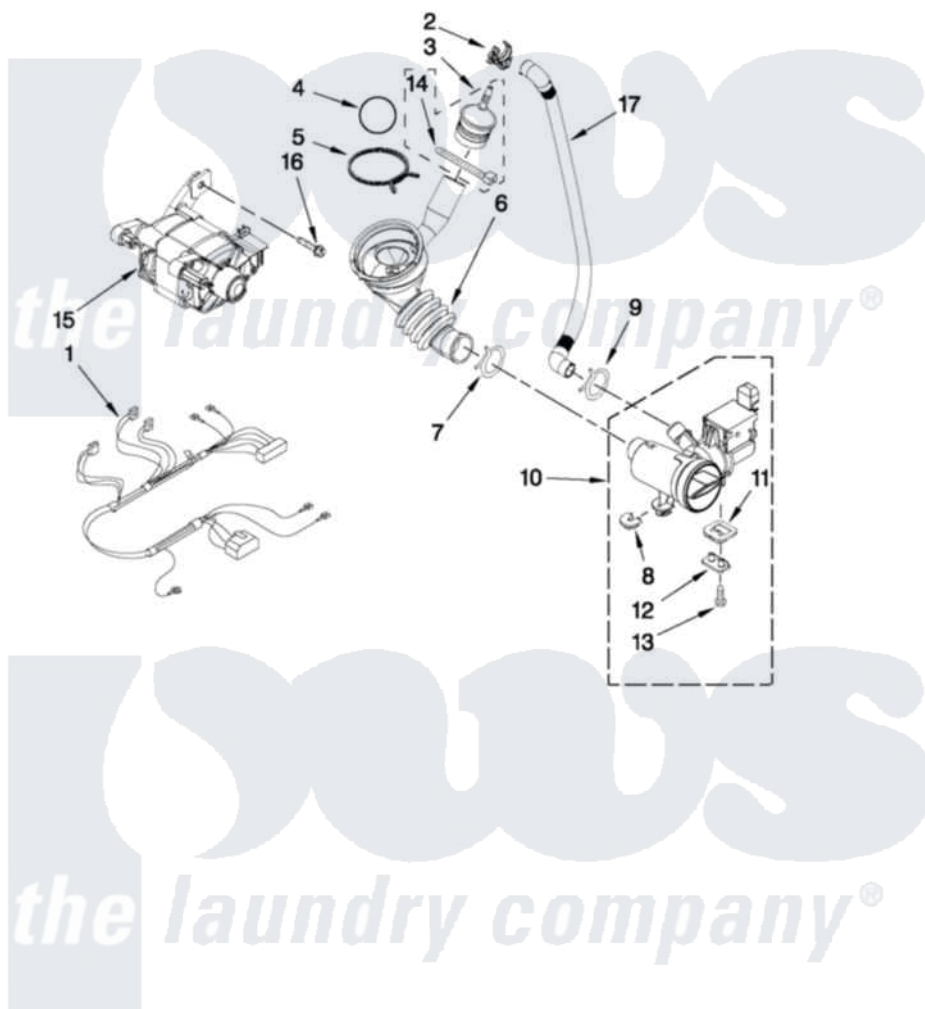

# Whirlpool WFW9150WW01 05 - PUMP AND MOTOR PARTS

## PUMP AND MOTOR PARTS

For Model: WFW9150WW01  
(White)

FOR ORDERING INFORMATION REFER TO PARTS PRICE LIST

6

W10315508

Whirlpool [Residential Whirlpool WFW9150WW01 Washer Parts](#) Parts Diagram 05 - PUMP AND MOTOR PARTS

Click on the part number to view part

Item	Original Part Number	Replaced By	Status	Part Description
1	<a href="#">W10201879</a>			Harness, Motor
2	W10003290	<a href="#">8182209</a>		Retainer, Drain Hose
3	<a href="#">W10405608</a>			Air Trap
4	<a href="#">8540013</a>			Ball
5	8181734	<a href="#">696392</a>		Hose Clamp
6	<a href="#">8540012</a>			Hose, Tub To Pump
7	370448	<a href="#">616099</a>		Clamp
8	<a href="#">W10034820</a>			Foot, Rubber
9	W10245724	<a href="#">285655</a>		Clamp, Hose
10	<a href="#">W10130913</a>			Pump
11	<a href="#">W10034830</a>			Foot, Rubber
12	<a href="#">8540033</a>			Cap, Right Foot
13	<a href="#">8533964</a>			Screw, 10-16 X 1.25
14	<a href="#">2262071</a>			Cable Tie
15	<a href="#">W10171902</a>			Motor, Drive
16	<a href="#">8540134</a>			Bolt, Motor