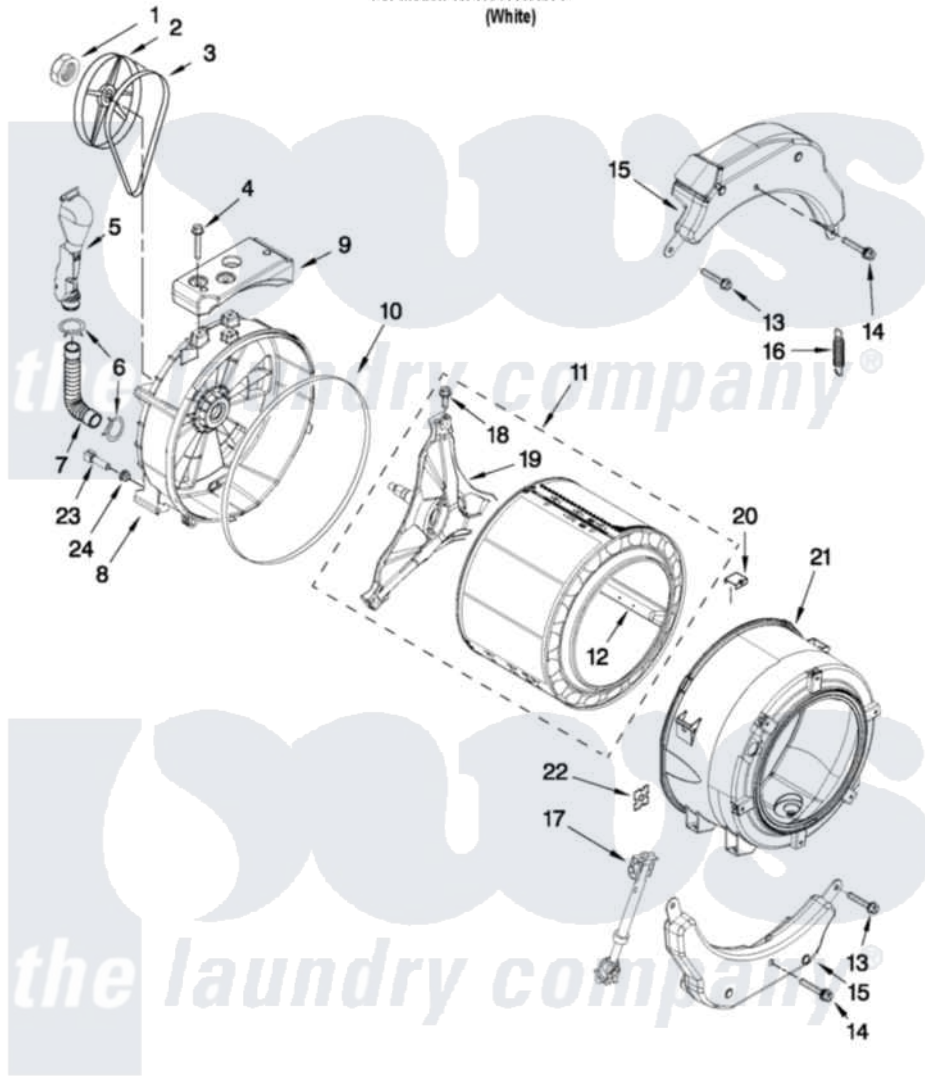

Whirlpool WFW9150WW01 06 - TUB AND BASKET PARTS

TUB AND BASKET PARTS

For Model: WFW9150WW01
(White)

FOR ORDERING INFORMATION REFER TO PARTS PRICE LIST

W10315508

7

Whirlpool [Residential Whirlpool WFW9150WW01 Washer Parts](#) Parts Diagram 06 - TUB AND BASKET PARTS
Click on the part number to view part

Item	Original Part Number	Replaced By	Status	Part Description
1	8533999	W10283361		Nut, Pulley
2	8540088C			Pulley
3	8540101			Belt, Drive
4	W10246531			Screw, Rear Counterweight
5	W10142720			Pipe, Ventilation
6	8540010	W10208156		Clamp
7	8540019			Hose, Exhaust
8	W10200751	W10285625		Tub-Outer
9	W10200747			Counterweight, Rear
10	8540090	W10111158		Gasket
11	W10202459			Basket, Complete
12	8540360			Baffle, Tub
13	W10094780	W10182109		Screw-Kit
14	W10259288			Bolt Assembly, Counterweight Center Hole
15	W10223198			Counterweight, Front
16	W10010360	280159		Spring

17	W10015830		Shock Absorber
18	8540382		Screw
19	W10202464		Crosspiece Assembly
20	8540092		Clamp, Tub
21	W10289875	W10313497	Tub-Outer
22	8540072	8182512	Nut, Push-In
23	W10176659	8181705	Ntc
24	8540766		Seal, Rubber