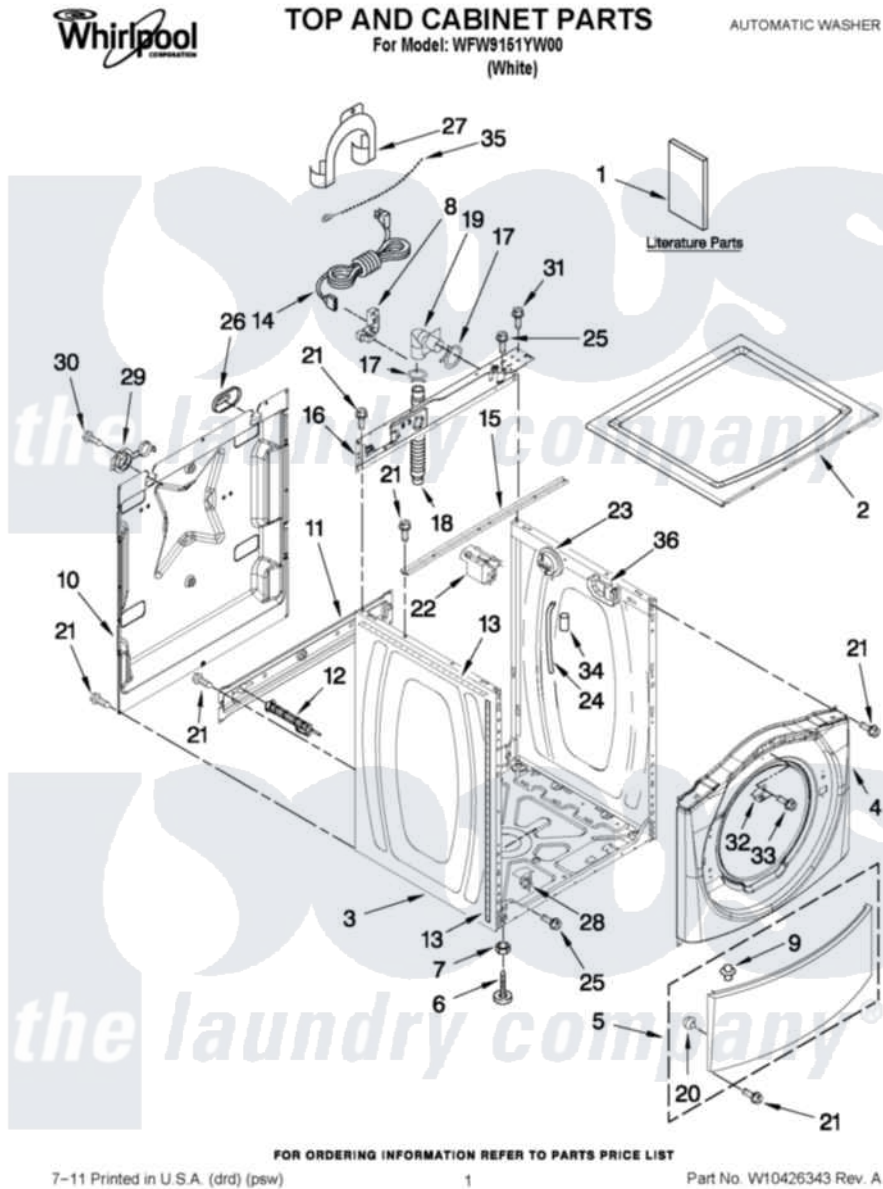

# Whirlpool WFW9151YW00 01 - TOP AND CABINET PARTS

Whirlpool [Residential Whirlpool WFW9151YW00 Washer Parts](#) Parts Diagram 01 - TOP AND CABINET PARTS  
Click on the part number to view part

Item	Original Part Number	Replaced By	Status	Part Description
1	W10408696		Not Available	INSTALLATION INSTRUCTIONS
"	W10432633		Not Available	USE & CARE GUIDE
"	W10385295		Not Available	TECH SHEET
"	W10404646		Not Available	ENERGY GUIDE
2	<a href="#">W10303994</a>			Top
3	<a href="#">W10410294</a>			Cabinet
4	W10255250	<a href="#">8540746</a>		Panel
5	8540813	<a href="#">8540664</a>		Toe Panel
6	<a href="#">W10245373</a>			Foot, Leveling
7	<a href="#">3359452</a>			Nut, Lock
8	W10110676	<a href="#">8182635</a>		Strain Relief
9	<a href="#">8518891</a>			Rivet
10	<a href="#">W10258341</a>			Panel, Rear
11	<a href="#">W10189657</a>			Brace, Transport
12	W10251449	<a href="#">W10285622</a>		Bolt
13	<a href="#">8318396</a>			Foam-Seal