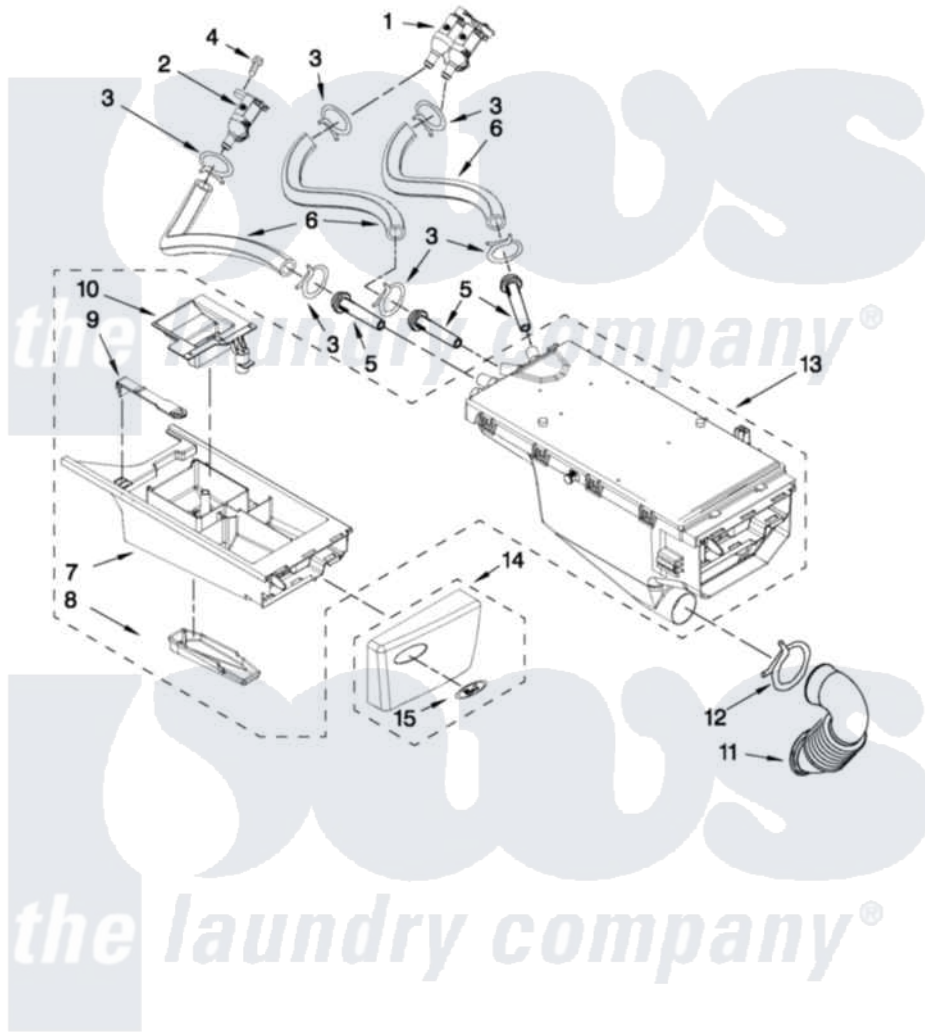

Whirlpool WFW9151YW00 04 - DISPENSER PARTS

DISPENSER PARTS

For Model: WFW9151YW00
(White)

FOR ORDERING INFORMATION REFER TO PARTS PRICE LIST

W10426343

5

Whirlpool [Residential Whirlpool WFW9151YW00 Washer Parts](#) Parts Diagram 04 - DISPENSER PARTS
Click on the part number to view part

Item	Original Part Number	Replaced By	Status	Part Description
1	W10212596			Valve, Water Inlet
2	W10212598			Valve, Water Inlet
3	370450	596669		Clamp, Manifold
4	8540513	8182214		Screw
5	8183181			Nozzle, Inlet
6	W10212611			Hose, Valve To Dispenser
7	8540402			Drawer, Detergent
8	8540399			Cover, Detergent Drawer
9	W10003170	8181721		Hook, Drawer
10	8540429			Siphon, Bleach/Softener
11	8540063			Hose, Dispenser To Tub
12	8281276			Clamp, Hose
13	W10399327			Dispenser, Complete
14	W10394867			Handle, Drawer
15	W10338425		Not Available	MEDALLION