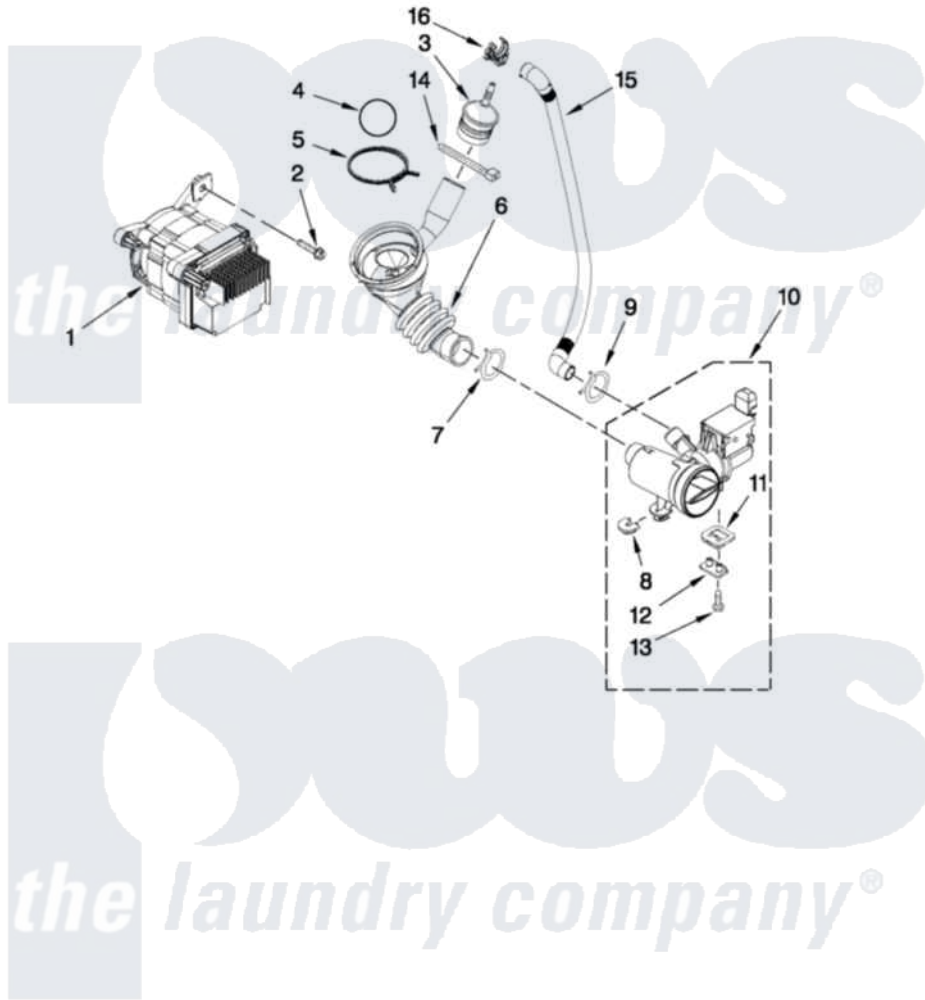

Whirlpool WFW9151YW00 05 - PUMP AND MOTOR PARTS

PUMP AND MOTOR PARTS

For Model: WFW9151YW00
(White)

FOR ORDERING INFORMATION REFER TO PARTS PRICE LIST

6

W10426343

Whirlpool [Residential Whirlpool WFW9151YW00 Washer Parts](#) Parts Diagram 05 - PUMP AND MOTOR PARTS

Click on the part number to view part

Item	Original Part Number	Replaced By	Status	Part Description
1	W10315848			Motor, Drive
2	8540134			Bolt, Motor
3	W10405608			Air Trap
4	8540013			Ball
5	8181734	696392		Hose Clamp
6	8540012			Hose, Tub To Pump
7	370448	616099		Clamp
8	W10034820			Foot, Rubber
9	W10245724	285655		Clamp, Hose
10	W10130913			Pump
11	W10034830			Foot, Rubber
12	8540033			Cap, Right Foot
13	8533964			Screw, 10-16 X 1.25
14	2262071			Cable Tie
15	W10272563			Hose, Drain- Inner
16	W10003290	8182209		Retainer, Drain Hose