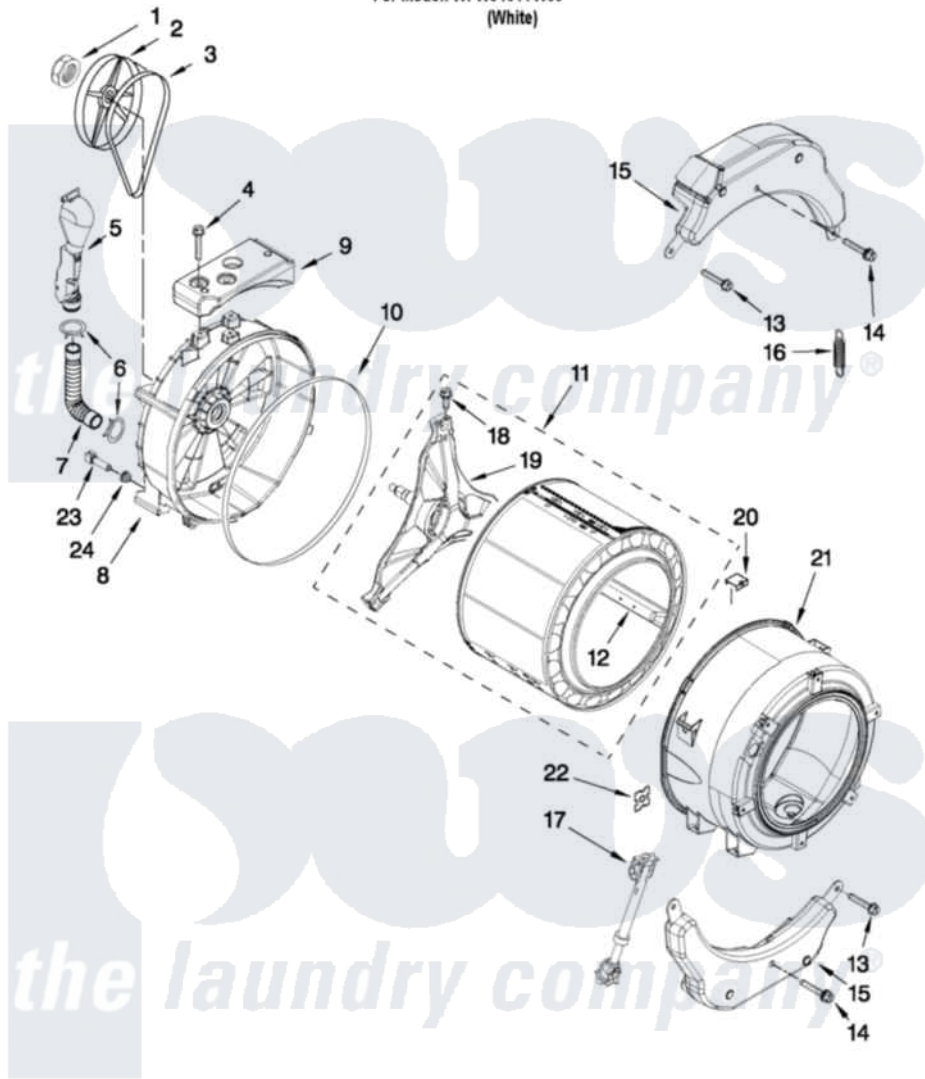

# Whirlpool WFW9151YW00 06 - TUB AND BASKET PARTS

## TUB AND BASKET PARTS

For Model: WFW9151YW00  
(White)

FOR ORDERING INFORMATION REFER TO PARTS PRICE LIST

W10426343

7

Whirlpool [Residential Whirlpool WFW9151YW00 Washer Parts](#) Parts Diagram 06 - TUB AND BASKET PARTS  
Click on the part number to view part

Item	Original Part Number	Replaced By	Status	Part Description
1	8533999	<a href="#">W10283361</a>		Nut, Pulley
2	<a href="#">8540088C</a>			Pulley
3	<a href="#">8540101</a>			Belt, Drive
4	<a href="#">W10246531</a>			Screw, Rear Counterweight
5	<a href="#">W10142720</a>			Pipe, Ventilation
6	8540010	<a href="#">W10208156</a>		Clamp
7	<a href="#">8540019</a>			Hose, Exhaust
8	W10200751	<a href="#">W10285625</a>		Tub-Outer
9	<a href="#">W10200747</a>			Counterweight, Rear
10	8540090	<a href="#">W10111158</a>		Gasket
11	<a href="#">W10202459</a>			Basket, Complete
12	<a href="#">8540360</a>			Baffle, Tub
13	W10094780	<a href="#">W10182109</a>		Screw-Kit
14	<a href="#">W10259288</a>			Bolt Assembly, Counterweight Center Hole
15	<a href="#">W10223198</a>			Counterweight, Front
16	W10010360	<a href="#">280159</a>		Spring

17	<a href="#">W10015830</a>		Shock Absorber
18	<a href="#">8540382</a>		Screw
19	<a href="#">W10202464</a>		Crosspiece Assembly
20	<a href="#">8540092</a>		Clamp, Tub
21	W10303340	<a href="#">W10313497</a>	Tub-Outer
22	8540072	<a href="#">8182512</a>	Nut, Push-In
23	W10176659	<a href="#">8181705</a>	Ntc
24	<a href="#">8540766</a>		Seal, Rubber