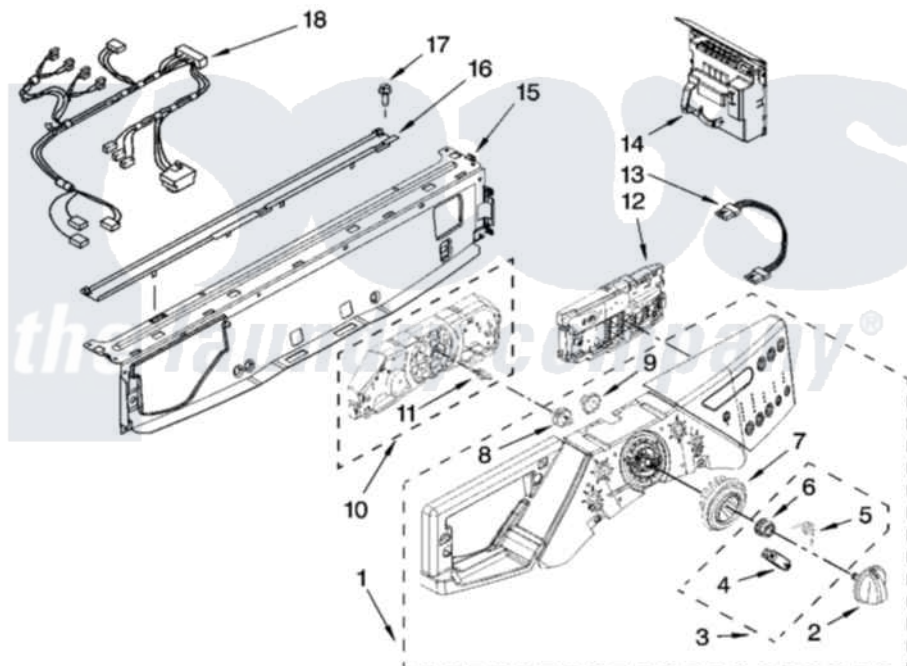

# Whirlpool WFW9200SQ00 03 - CONTROL PANEL PARTS

## CONTROL PANEL PARTS

For Model: WFW9200SQ00  
(White)

Whirlpool [Residential Whirlpool WFW9200SQ00 Washer Parts](#) Parts Diagram 03 - CONTROL PANEL PARTS

[Click on the part number to view part](#)

Item	Original Part Number	Replaced By	Status	Part Description
1	<a href="#">8183228</a>			Panel, Control
2	<a href="#">W10131368</a>			Knob, Control
3	<a href="#">W10133927</a>			Wheel, Detent Kit
4	W10131661	<a href="#">W10133927</a>		Wheel, Detent Kit
5	W10131377	<a href="#">W10133927</a>		Wheel, Detent Kit
6	W10131378	<a href="#">W10133927</a>		Wheel, Detent Kit
7	W10131376	<a href="#">W10012410</a>		Knob, Light Ring
8	<a href="#">W10131381</a>			Wheel, Encoder
9	W10131382	<a href="#">W10012440</a>		Retainer-Snap
10	8183260	<a href="#">W10319816</a>		Control-Elec
11	<a href="#">8183177</a>			Adapter, Encoder Wheel
12	8183261	<a href="#">W10319816</a>		Control-Elec
13	<a href="#">8183254</a>			Harness, Wiring
14	<a href="#">8183258</a>			Microcomputer, Machine Control
15	8183203	<a href="#">W10059240</a>		Brace, Front Top
16	<a href="#">8183204</a>			Channel, Water