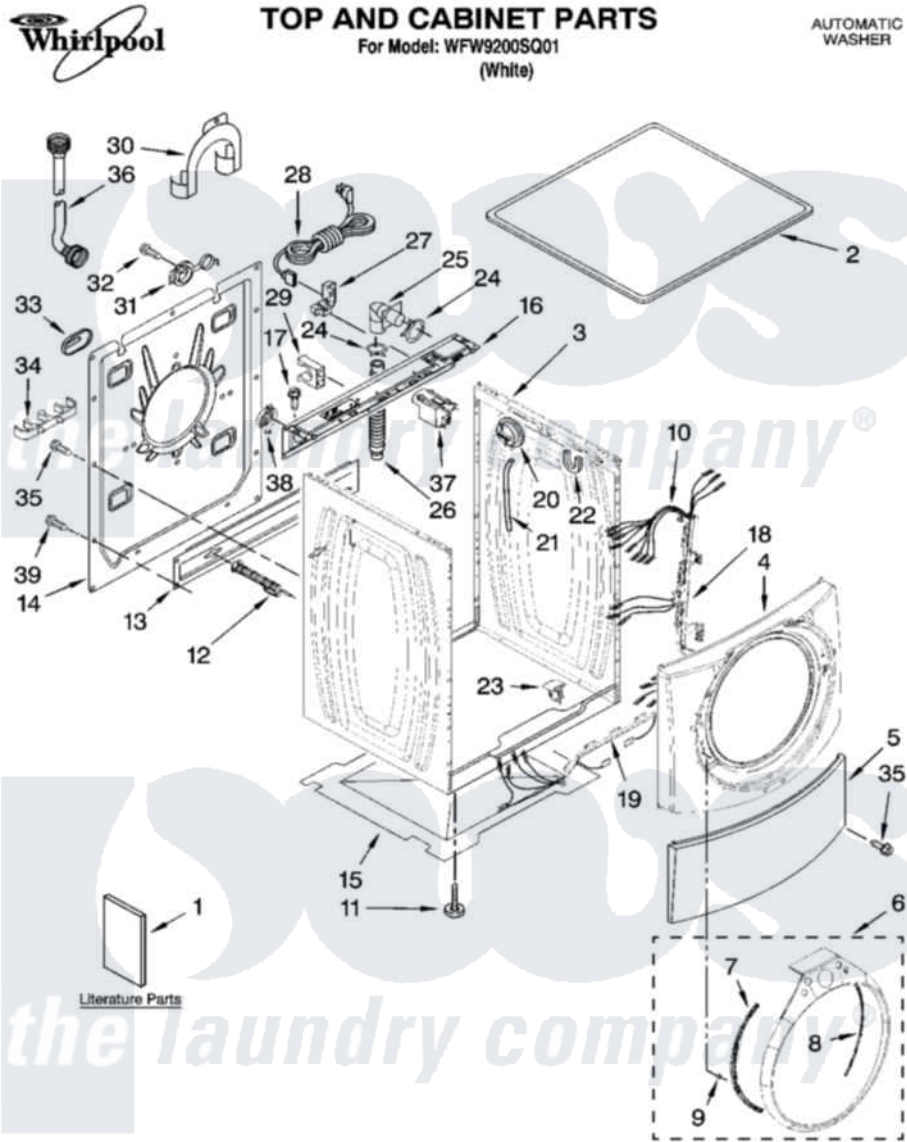

Whirlpool WFW9200SQ01 01 - TOP AND CABINET PARTS

10-07 Printed in U.S.A. (drd)

1

Part No. W10153496 Rev. A

Whirlpool Residential Whirlpool WFW9200SQ01 Washer Parts Parts Diagram 01 - TOP AND CABINET PARTS
 Click on the part number to view part

Item	Original Part Number	Replaced By	Status	Part Description
1	8183011			Use And Care Guide
"	W10168566		Not Available	Tech Sheet
"	8183017		Not Available	Quick Start Guide
"	W10140715		Not Available	Energy Guide
2	8181799	8181641		Top
3	8183144			Cabinet
4	8183151	W10015590		Panel
5	8181643			Toe Panel
6	8183222	W10159209		Trim Ring, Teardrop Assembly
7	8183208			Bracket, Trim Fixation
8	8183209			Bracket, Trim Fixation
9	8183210			Clip, Trim
10	8183189			Harness, Wiring
11	8181636			Foot, Leveling
12	8182797	W10289554A		Bolt
"	8182798	W10289554A		Bolt

13	8182661	W10003040	Brace, Transport
14	8182698		Panel, Rear
15	8181635		Pan, Bottom
16	W10138248		Brace, Rear
17	8181756	488729	Screw
18	W10121609		Channel, Harness
19	W10121610		Channel, Harness
20	8181695		Switch, Pressure
21	8181739	W10004260	Hose, Pressure Switch
22	8181763		Bracket, Spring
23	8183086	W10085220	Microswitch
24	8181752	3367052	Clamp, Hose
25	8181738		Connector, Hose Outlet
26	8181737		Hose, Drain
27	8181690	8182635	Strain Relief
28	8183009		Cord, Power
29	8182702		Clip, Outer Hose Holder
30	8181768	W10280024	U-Bend, Drain Hose
31	8182699		Grommet, Cord Support
32	8182201		Screw, 3 X 8 mm
33	8182700	8540268	Cover, Transport
34	8182701		Clip, Outer Hose Holder
35	8181828	488729	Screw
36	8182795	89503	Hose-Inlet
"	8182792	89503	Hose-Inlet
37	8183019	W10326464	Filter, Interference
38	8183030		Grid, Ventilation
39	W10157885		Screw, 4.2 X 14