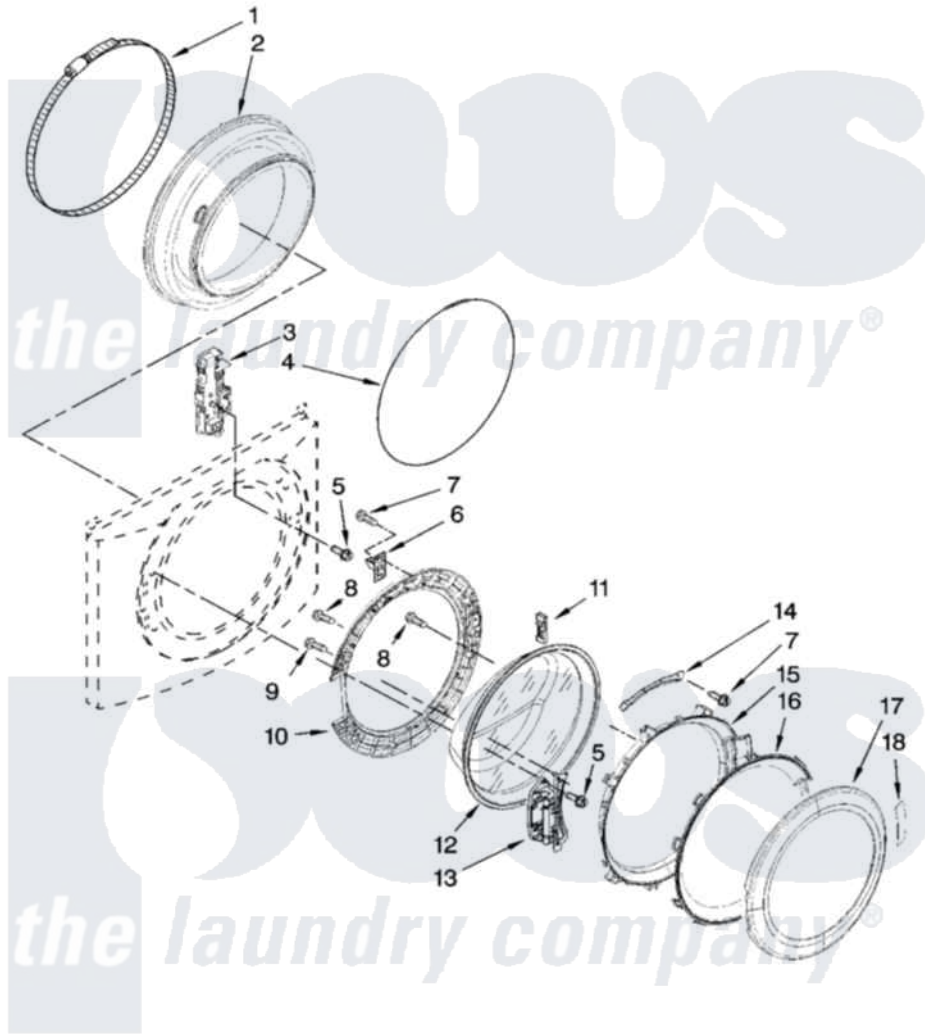

# Whirlpool WFW9200SQ01 02 - DOOR AND LATCH PARTS

## DOOR AND LATCH PARTS

For Model: WFW9200SQ01  
(White)

W10153496

3

Whirlpool [Residential Whirlpool WFW9200SQ01 Washer Parts](#) Parts Diagram 02 - DOOR AND LATCH PARTS  
Click on the part number to view part

Item	Original Part Number	Replaced By	Status	Part Description
1	<a href="#">8182210</a>			Clamp, Bellow
2	<a href="#">8182119</a>			Bellow
3	<a href="#">8183270</a>			Lock, Door
4	<a href="#">8182211</a>			Clamp, Bellow To Front Panel
5	8181760	<a href="#">8540725</a>		Screw
6	8183198	<a href="#">W10217552</a>		Hook, Door
7	8181758	<a href="#">8182214</a>		Screw
8	<a href="#">8181661</a>			Screw, Actuator
9	<a href="#">8181660</a>			Screw
10	<a href="#">8183195</a>			Frame, Door Back Support
11	8181659	<a href="#">W10128586</a>		Clamp, Glass Support
12	<a href="#">8181655</a>			Glass, Door
13	<a href="#">8183202</a>			Hinge, Door
14	8183199	<a href="#">W10295703</a>		Clamp, Glass
15	<a href="#">8183256</a>			Frame, Door Front Support
16	<a href="#">8183255</a>			Screen, Door