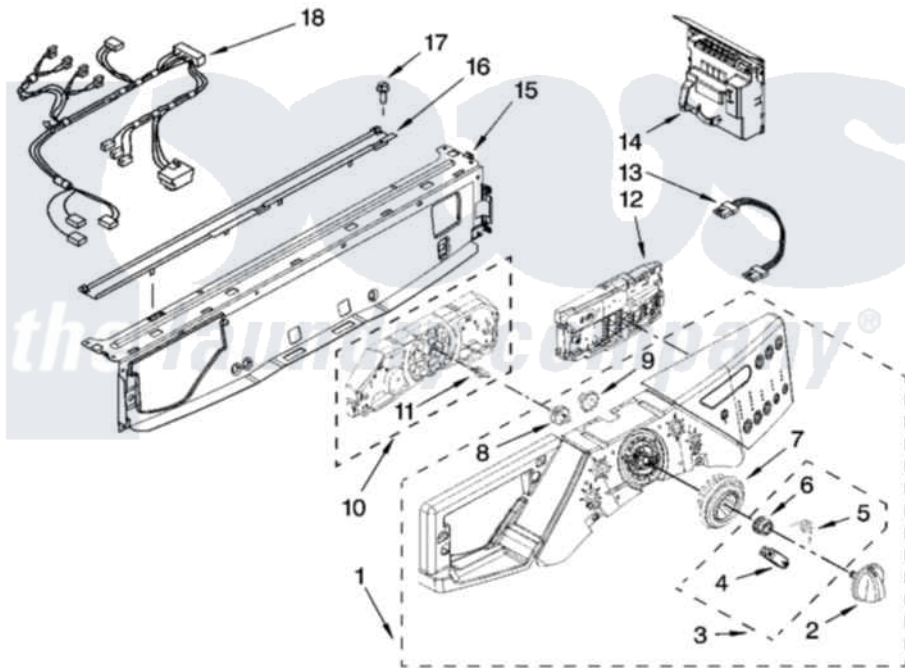

Whirlpool WFW9200SQ01 03 - CONTROL PANEL PARTS

CONTROL PANEL PARTS

For Model: WFW9200SQ01
(White)

4

W10153496

Whirlpool [Residential Whirlpool WFW9200SQ01 Washer Parts](#) Parts Diagram 03 - CONTROL PANEL PARTS

[Click on the part number to view part](#)

| Item | Original Part Number | Replaced By | Status | Part Description |
|------|---------------------------|---------------------------|--------|--------------------------------|
| 1 | 8183228 | | | Panel, Control |
| 2 | W10131368 | | | Knob, Control |
| 3 | W10133927 | | | Wheel, Detent Kit |
| 4 | W10131661 | W10133927 | | Wheel, Detent Kit |
| 5 | W10131377 | W10133927 | | Wheel, Detent Kit |
| 6 | W10131378 | W10133927 | | Wheel, Detent Kit |
| 7 | W10131376 | W10012410 | | Knob, Light Ring |
| 8 | W10131381 | | | Wheel, Encoder |
| 9 | W10131382 | W10012440 | | Retainer-Snap |
| 10 | W10168596 | W10319816 | | Control-Elec |
| 11 | 8183177 | | | Adapter, Encoder Wheel |
| 12 | W10168597 | W10319816 | | Control-Elec |
| 13 | W10168511 | 8183254 | | Harness, Wiring |
| 14 | 8183258 | | | Microcomputer, Machine Control |
| 15 | 8183203 | W10059240 | | Brace, Front Top |
| 16 | 8183204 | | | Channel, Water |