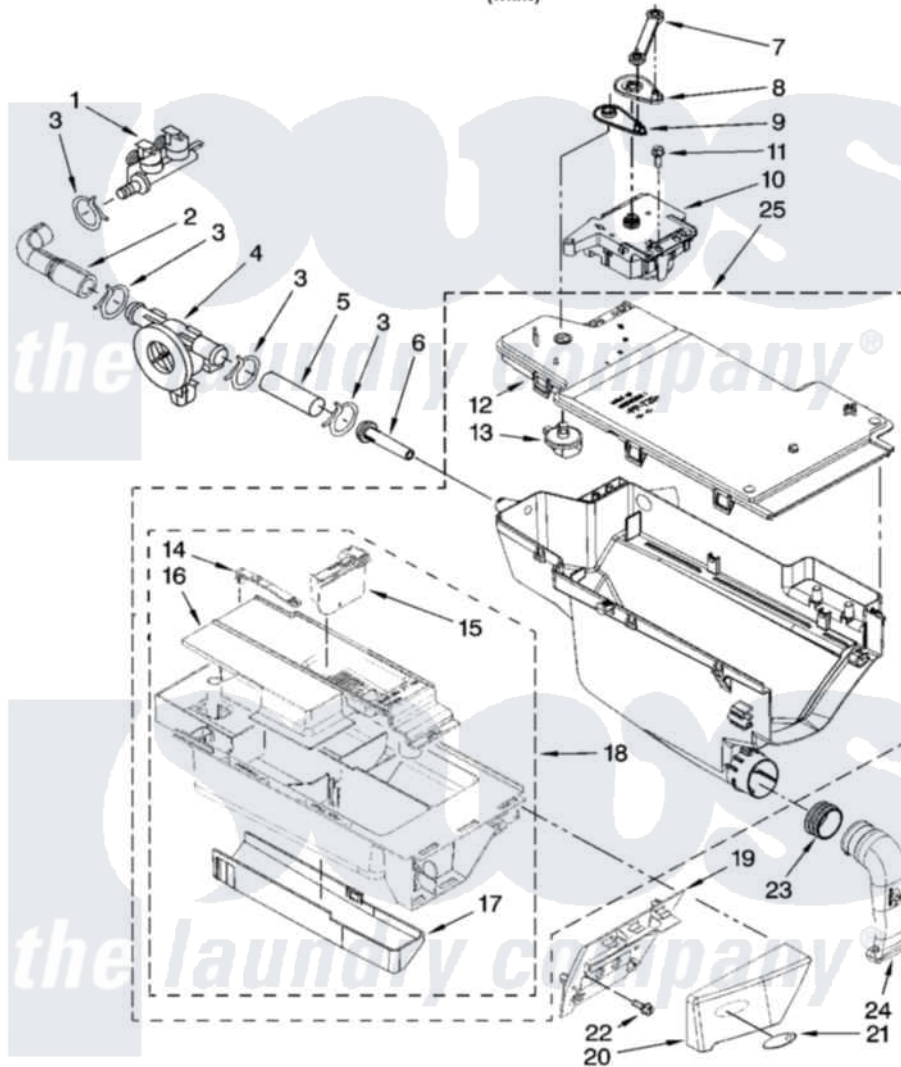

Whirlpool WFW9200SQ01 04 - DISPENSER PARTS

DISPENSER PARTS

For Model: WFW9200SQ01
(White)

W10153496

5

Whirlpool Residential Whirlpool WFW9200SQ01 Washer Parts Parts Diagram 04 - DISPENSER PARTS
Click on the part number to view part

Item	Original Part Number	Replaced By	Status	Part Description
1	8182862			Valve, Inlet
2	8183182			Hose, Flowmeter
3	8181751	489503		Clamp
4	8181696	W10110225		Flowmeter
5	8183180			Hose, Inlet Nozzle
6	8183181			Nozzle, Inlet
7	8183183			Lever, Water Distribution
8	8183184			Cam, Actuator
9	8183185	W10161052		Lever, Water Distribution
10	8183186	W10352973		Actuator
11	8181661			Screw, Actuator
12	W10164400			Plate, Distribution
13	8181712			Nozzle, Distribution
14	8181721			Hook, Drawer
15	W10121596			Separator, With Selection Slider
16	W10121598			Syphon, Bleach/Softener

17	8183179		Cover, Detergent Drawer
18	8183173		Drawer, Detergent
19	8183238	W10156617	Bracket, Handle Fixation
20	8183234	280214	Handle
21	8183253		Medallion
22	8182214		Screw
23	8181747		Seal
24	8181718		Tube, Dispenser To Bellow
25	W10157886		Dispenser, Complete