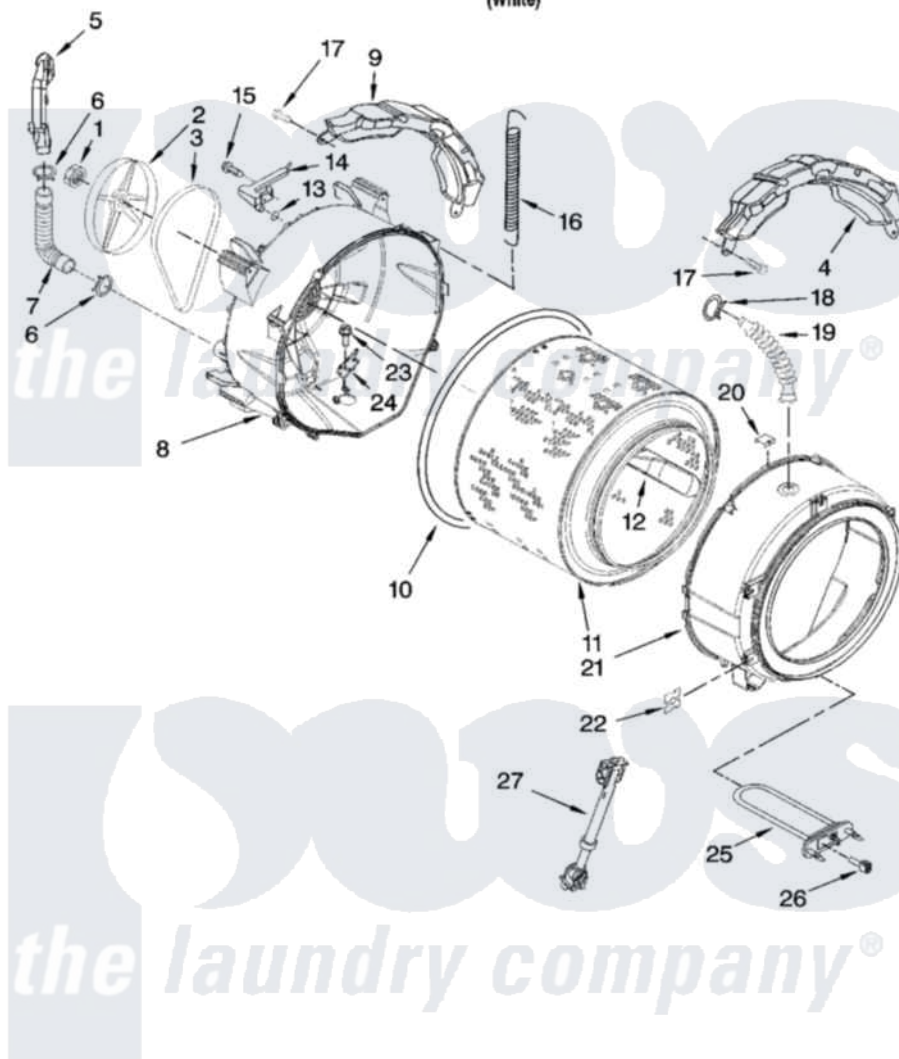

# Whirlpool WFW9200SQ01 05 - TUB AND BASKET PARTS

## TUB AND BASKET PARTS

For Model: WFW9200SQ01  
(White)

W10153496

7

Whirlpool Residential Whirlpool WFW9200SQ01 Washer Parts Parts Diagram 05 - TUB AND BASKET PARTS

[Click on the part number to view part](#)

Item	Original Part Number	Replaced By	Status	Part Description
1	8182132	<a href="#">W10283361</a>		Nut, Pulley
2	<a href="#">8182650</a>			Pulley
3	8183269	<a href="#">W10388414</a>		Belt
4	8181645	<a href="#">W10008880</a>		Counterweight, Front
5	<a href="#">8181744</a>			Pipe, Ventilation
6	8181746	<a href="#">W10208156</a>		Clamp
7	<a href="#">8181743</a>			Hose, Exhaust
8	8182284	<a href="#">W10253864</a>		Tub-Outer
9	8181913	<a href="#">W10008870</a>		Counterweight, Rear
10	<a href="#">8181673</a>			Gasket, Tub
11	8182232	<a href="#">W10250573</a>		Basket, Complete
12	<a href="#">8182233</a>			Baffle, Basket
13	8181748	<a href="#">W10250553</a>		O-Ring, Air Trap
14	<a href="#">8181731</a>			Airtrap
15	<a href="#">8181785</a>			Screw
16	<a href="#">8182814</a>			Spring, Suspension

17	8181647	<a href="#">W10182109</a>	Screw-Kit
18	8181742	<a href="#">3367052</a>	Clamp, Hose
19	8183187	<a href="#">8540015</a>	Hose, Exhaust
20	8181667	<a href="#">8540092</a>	Clamp, Tub
21	8182312	<a href="#">285981</a>	Tub-Outer
22	<a href="#">8182512</a>		Nut, Push-In
23	<a href="#">8182214</a>		Screw
24	8181686	<a href="#">W10250558</a>	Bracket, Heater Support
25	<a href="#">8182666</a>		Element, Heating
26	<a href="#">8181705</a>		Ntc
27	<a href="#">8182812</a>		Shock Absorber