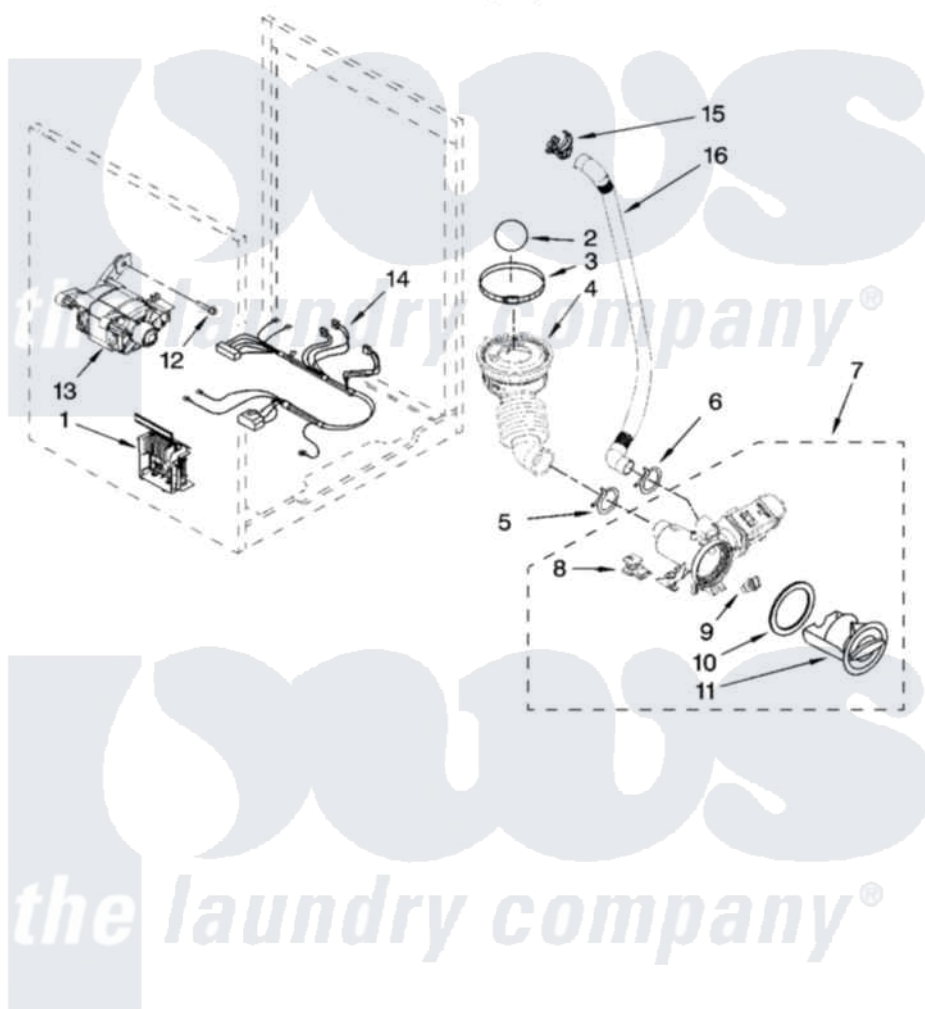

**Whirlpool WFW9200SQ01 06 - PUMP AND MOTOR PARTS, OPTIONAL PARTS (NOT INCLUDED)**

**PUMP AND MOTOR PARTS**

For Model: WFW9200SQ01  
(White)

W10153496

9

Whirlpool [Residential Whirlpool WFW9200SQ01 Washer Parts](#) Parts Diagram 06 - PUMP AND MOTOR PARTS, OPTIONAL PARTS (NOT INCLUDED)  
Click on the part number to view part

Item	Original Part Number	Replaced By	Status	Part Description
1	<a href="#">8183196</a>			Motor Control Unit
2	<a href="#">W10121657</a>			Ball
3	8181734	<a href="#">696392</a>		Hose Clamp
4	<a href="#">8181732</a>			Hose, Tub To Pump
5	8181753	<a href="#">285655</a>		Clamp, Hose
6	8181752	<a href="#">3367052</a>		Clamp, Hose
7	8182821	<a href="#">280187</a>		Pump-Water
8	<a href="#">8182820</a>			Grommet, Damper
9	<a href="#">8182816</a>			Grommet, Damper
10	<a href="#">8181736</a>			Seal, Filter Cap
11	<a href="#">8183027</a>			Cap, Filter
12	<a href="#">W10128585</a>			Bolt, Motor
13	<a href="#">8182793</a>			Motor, Drive
14	<a href="#">8183188</a>			Harness, Motor
15	<a href="#">8182209</a>			Retainer, Drain Hose

16	8181740	<a href="#">W10003250</a>	Hose, Drain-Inner
		<a href="#">72017</a>	Paint, Touch-Up
"		<a href="#">350938</a>	Paint, Pressurized Spray B
"		<a href="#">350930</a>	Paint, Pressurized Spray B
"		<a href="#">799344</a>	Paint, Touch-Up )
"	BLANK	Not Available	ACCESSORY PARTS
"		<a href="#">285863</a>	Water System Parts
"	4396899	<a href="#">8212452</a>	Guard-Rear
"	38005	<a href="#">8541503</a>	Kit, Stack Assembly