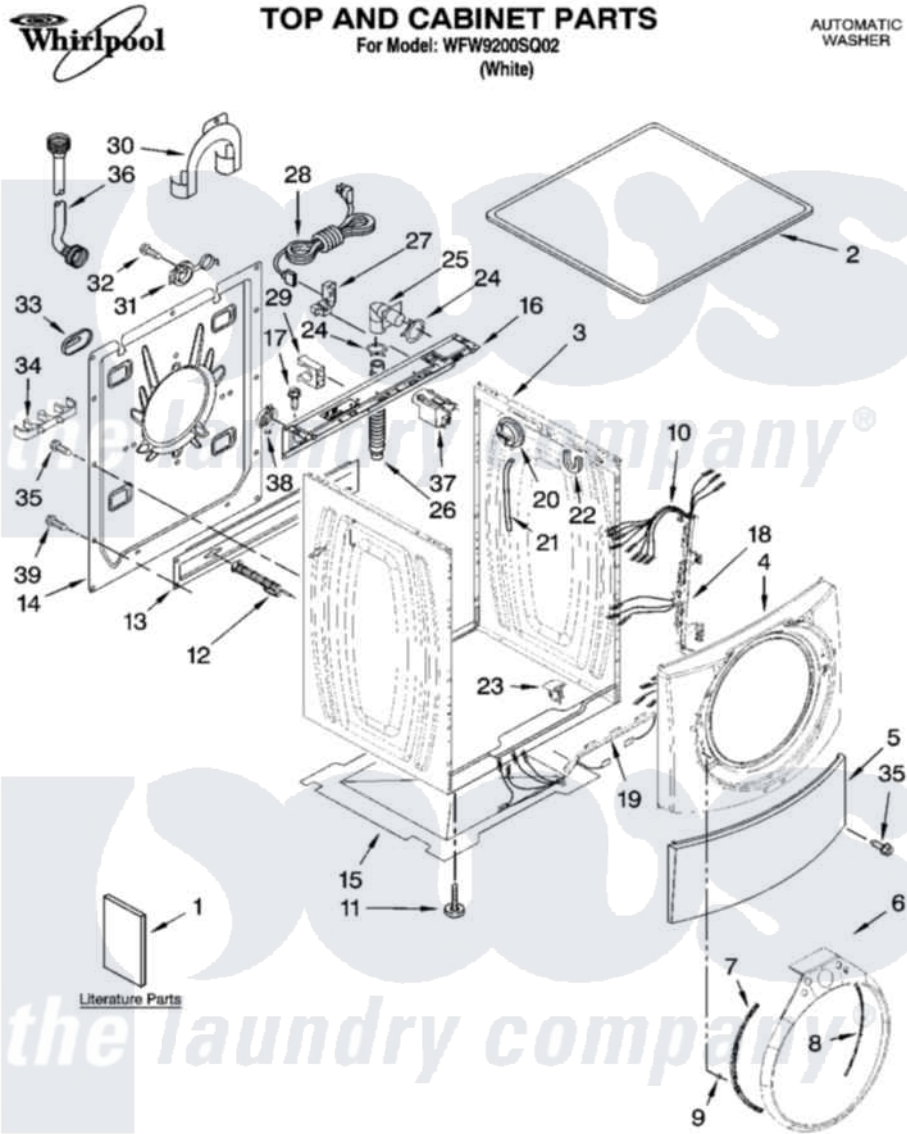

Whirlpool WFW9200SQ02 01 - TOP AND CABINET PARTS

10-07 Printed in U.S.A. (drd)

1

Part No. W10169532 Rev. A

Whirlpool [Residential Whirlpool WFW9200SQ02 Washer Parts](#) Parts Diagram 01 - TOP AND CABINET PARTS
 Click on the part number to view part

Item	Original Part Number	Replaced By	Status	Part Description
1	8183011			Use And Care Guide
"	W10168566		Not Available	Tech Sheet
"	8183017		Not Available	Quick Start Guide
"	W10140715		Not Available	Energy Guide
2	8181799	8181641		Top
3	8183144			Cabinet
4	8183151	W10015590		Panel
5	8181643			Toe Panel
6	8183222	W10159209		Trim Ring, Teardrop Assembly
7	8183208			Bracket, Trim Fixation
8	8183209			Bracket, Trim Fixation
9	8183210			Clip, Trim
10	8183189			Harness, Wiring
11	8181636			Foot, Leveling
12	8182797	W10289554A		Bolt
"	8182798	W10289554A		Bolt

13	8182661	W10003040	Brace, Transport
14	8182698		Panel, Rear
15	8181635		Pan, Bottom
16	W10138248		Brace, Rear
17	8181756	488729	Screw
18	W10121609		Channel, Harness
19	W10121610		Channel, Harness
20	8181695		Switch, Pressure
21	8181739	W10004260	Hose, Pressure Switch
22	8181763		Bracket, Spring
23	8183086	W10085220	Microswitch
24	8181752	3367052	Clamp, Hose
25	8181738		Connector, Hose Outlet
26	8181737		Hose, Drain
27	8181690	8182635	Strain Relief
28	8183009		Cord, Power
29	8182702		Clip, Outer Hose Holder
30	8181768	W10280024	U-Bend, Drain Hose
31	8182699		Grommet, Cord Support
32	8182201		Screw, 3 X 8 mm
33	8182700	8540268	Cover, Transport
34	8182701		Clip, Outer Hose Holder
35	8181828	488729	Screw
36	8182795	89503	Hose-Inlet
"	8182792	89503	Hose-Inlet
37	8183019	W10326464	Filter, Interference
38	8183030		Grid, Ventilation
39	W10157885		Screw, 4.2 X 14