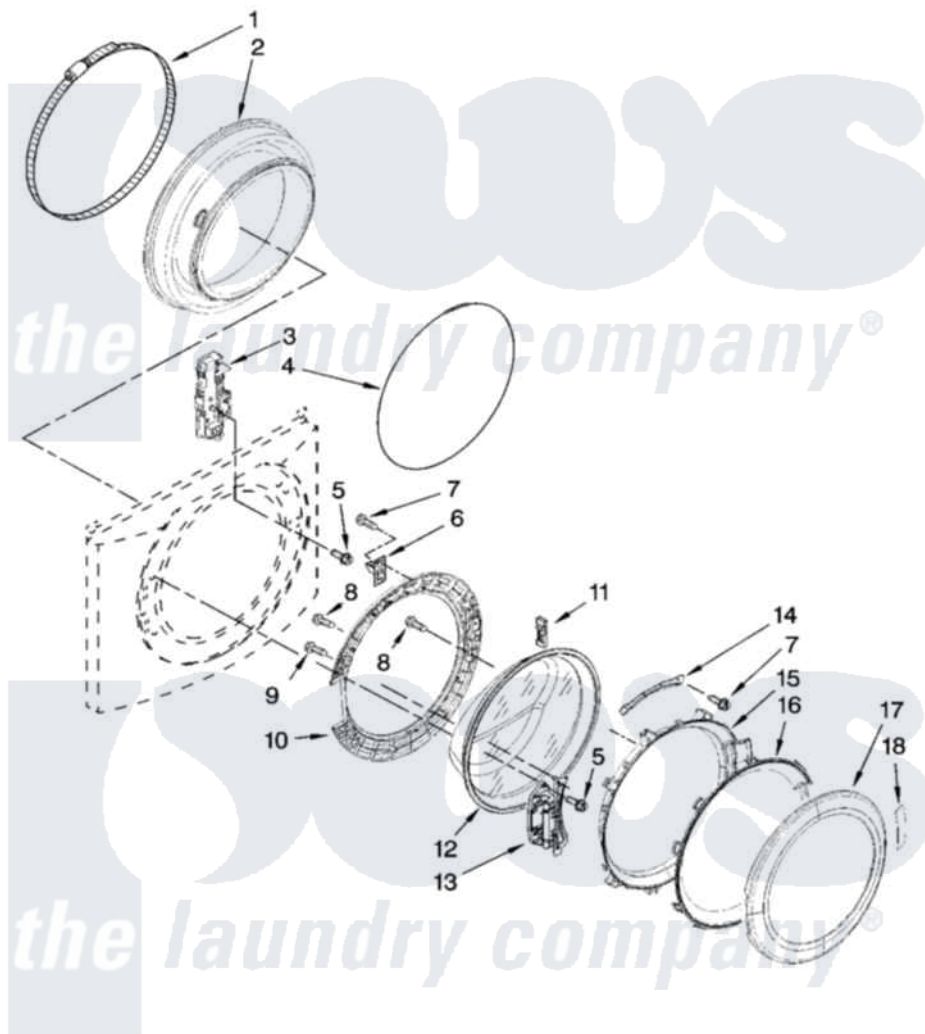

Whirlpool WFW9200SQ02 02 - DOOR AND LATCH PARTS

DOOR AND LATCH PARTS

For Model: WFW9200SQ02
(White)

W10169532

3

Whirlpool [Residential Whirlpool WFW9200SQ02 Washer Parts](#) Parts Diagram 02 - DOOR AND LATCH PARTS

[Click on the part number to view part](#)

Item	Original Part Number	Replaced By	Status	Part Description
1	8182210			Clamp, Bellow
2	8182119			Bellow
3	8183270			Lock, Door
4	8182211			Clamp, Bellow To Front Panel
5	8181760	8540725		Screw
6	8183198	W10217552		Hook, Door
7	8181758	8182214		Screw
8	8181661			Screw, Actuator
9	8181660			Screw
10	8183195			Frame, Door Back Support
11	8181659	W10128586		Clamp, Glass Support
12	8181655			Glass, Door
13	8183202			Hinge, Door
14	8183199	W10295703		Clamp, Glass
15	8183256			Frame, Door Front Support
16	8183255			Screen, Door