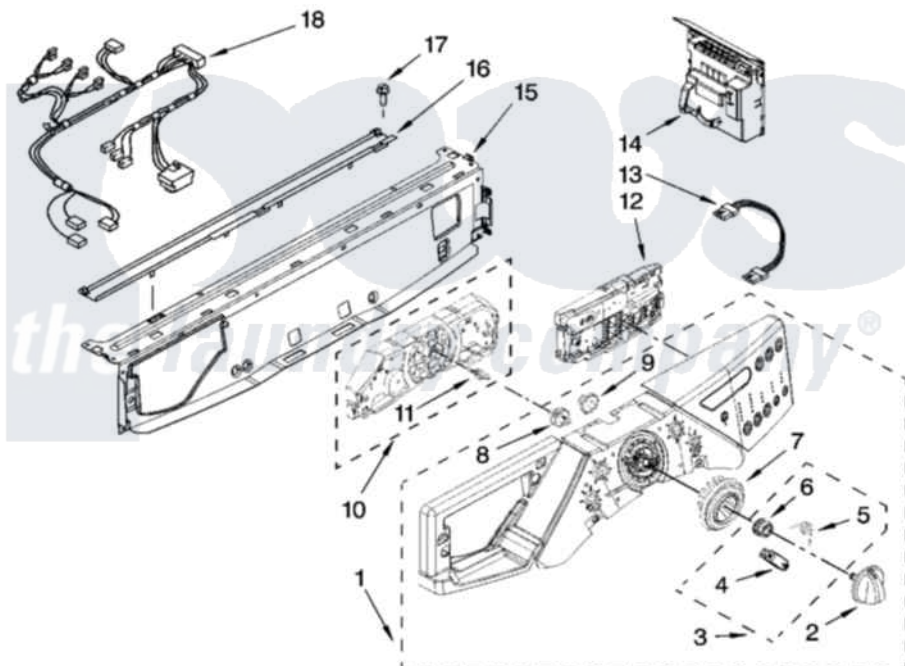

Whirlpool WFW9200SQ02 03 - CONTROL PANEL PARTS

CONTROL PANEL PARTS

For Model: WFW9200SQ02
(White)

4

W10169532

Whirlpool [Residential Whirlpool WFW9200SQ02 Washer Parts](#) Parts Diagram 03 - CONTROL PANEL PARTS

[Click on the part number to view part](#)

Item	Original Part Number	Replaced By	Status	Part Description
1	8183228			Panel, Control
2	W10131368			Knob, Control
3	W10133927			Wheel, Detent Kit
4	W10131661	W10133927		Wheel, Detent Kit
5	W10131377	W10133927		Wheel, Detent Kit
6	W10131378	W10133927		Wheel, Detent Kit
7	W10131376	W10012410		Knob, Light Ring
8	W10131381			Wheel, Encoder
9	W10131382	W10012440		Retainer-Snap
10	W10168596	W10319816		Control-Elec
11	8183177			Adapter, Encoder Wheel
12	W10168597	W10319816		Control-Elec
13	W10168511	8183254		Harness, Wiring
14	W10169230			Microcomputer, Machine Control
15	8183203	W10059240		Brace, Front Top
16	8183204			Channel, Water