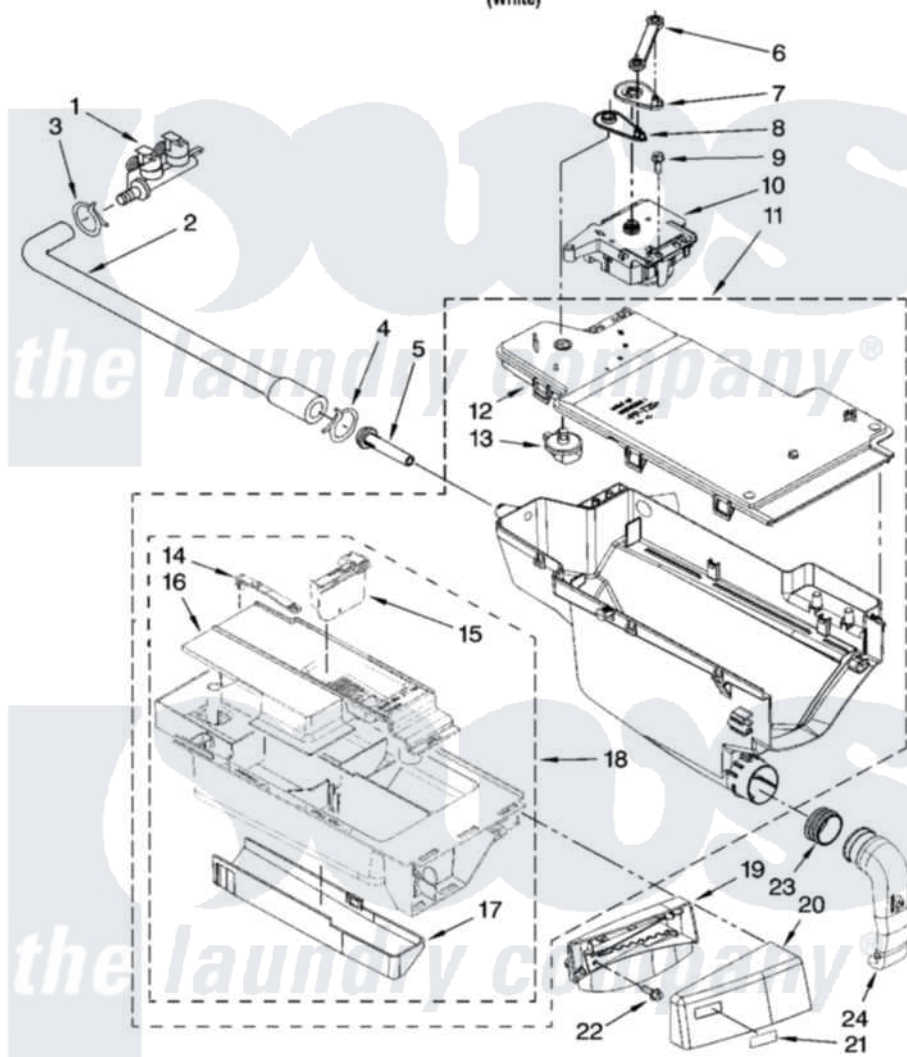

Whirlpool WFW9200SQ02 04 - DISPENSER PARTS

DISPENSER PARTS

For Model: WFW9200SQ02
(White)

W10169532

5

Whirlpool [Residential Whirlpool WFW9200SQ02 Washer Parts](#) Parts Diagram 04 - DISPENSER PARTS
Click on the part number to view part

Item	Original Part Number	Replaced By	Status	Part Description
1	8182862			Valve, Inlet
2	W10168480			Hose, Inlet Valve To Dispenser
3	8181754	489503		Clamp
4	8181751	489503		Clamp
5	8183181			Nozzle, Inlet
6	8183183			Lever, Water Distribution
7	8183184			Cam, Actuator
8	8183185	W10161052		Lever, Water Distribution
9	8181661			Screw, Actuator
10	8183186	W10352973		Actuator
11	W10157886			Dispenser, Complete
12	W10164400			Plate, Distribution
13	8181712			Nozzle, Distribution
14	8181721			Hook, Drawer
15	W10121596			Separator, With Selection Slider

16	W10121598		Syphon, Bleach/Softener
17	8183179		Cover, Detergent Drawer
18	8183173		Drawer, Detergent
19	W10156617		Bracket, Handle Fixation
20	8183234	280214	Handle
21	8183253		Medallion
22	8182214		Screw
23	8181747		Seal
24	8181718		Tube, Dispenser To Bellow