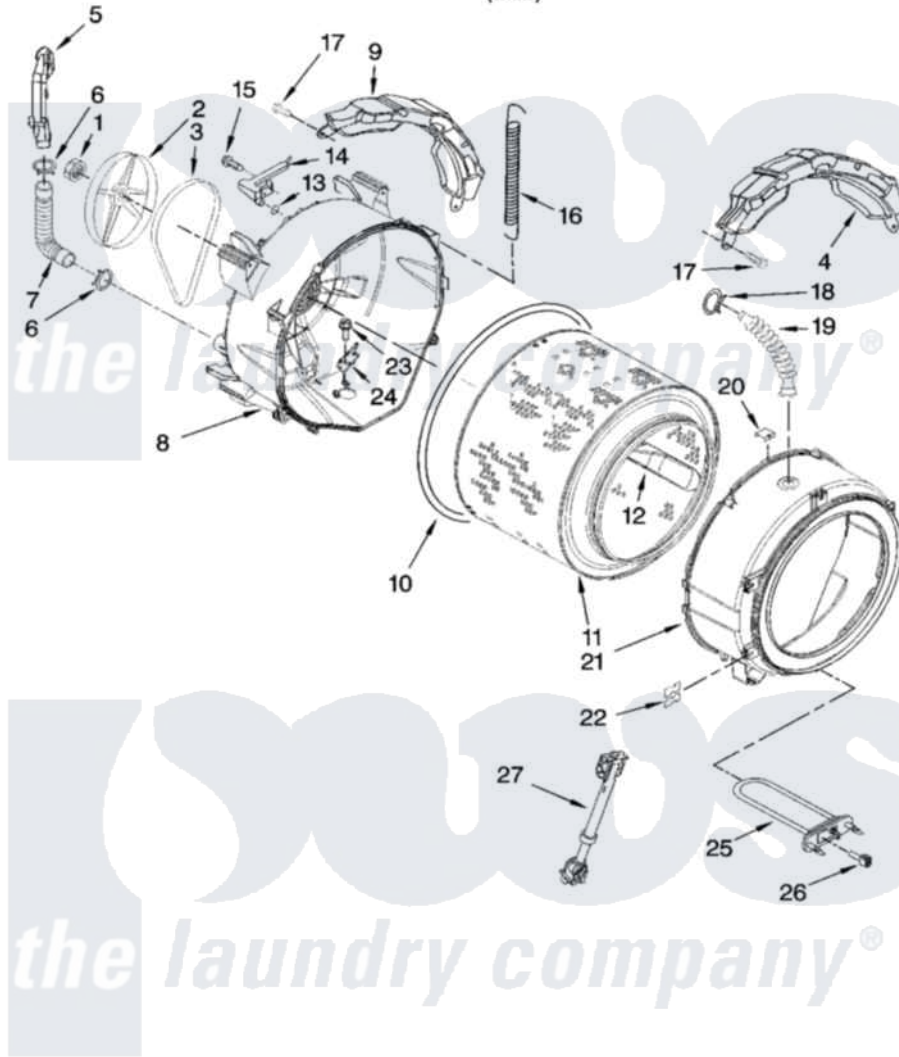

Whirlpool WFW9200SQ02 05 - TUB AND BASKET PARTS

TUB AND BASKET PARTS

For Model: WFW9200SQ02
(White)

W10169532

7

Whirlpool Residential Whirlpool WFW9200SQ02 Washer Parts Parts Diagram 05 - TUB AND BASKET PARTS
Click on the part number to view part

Item	Original Part Number	Replaced By	Status	Part Description
1	8182132	W10283361		Nut, Pulley
2	8182650			Pulley
3	8183269	W10388414		Belt
4	8181645	W10008880		Counterweight, Front
5	8181744			Pipe, Ventilation
6	8181746	W10208156		Clamp
7	8181743			Hose, Exhaust
8	8182284	W10253864		Tub-Outer
9	8181913	W10008870		Counterweight, Rear
10	8181673			Gasket, Tub
11	8182232	W10250573		Basket, Complete
12	8182233			Baffle, Basket
13	8181748	W10250553		O-Ring, Air Trap
14	8181731			Airtrap
15	8181785			Screw
16	8182814			Spring, Suspension

17	8181647	W10182109	Screw-Kit
18	8181742	3367052	Clamp, Hose
19	8183187	8540015	Hose, Exhaust
20	8181667	8540092	Clamp, Tub
21	8182312	285981	Tub-Outer
22	8182512		Nut, Push-In
23	8182214		Screw
24	8181686	W10250558	Bracket, Heater Support
25	8182666		Element, Heating
26	8181705		Ntc
27	8182812		Shock Absorber