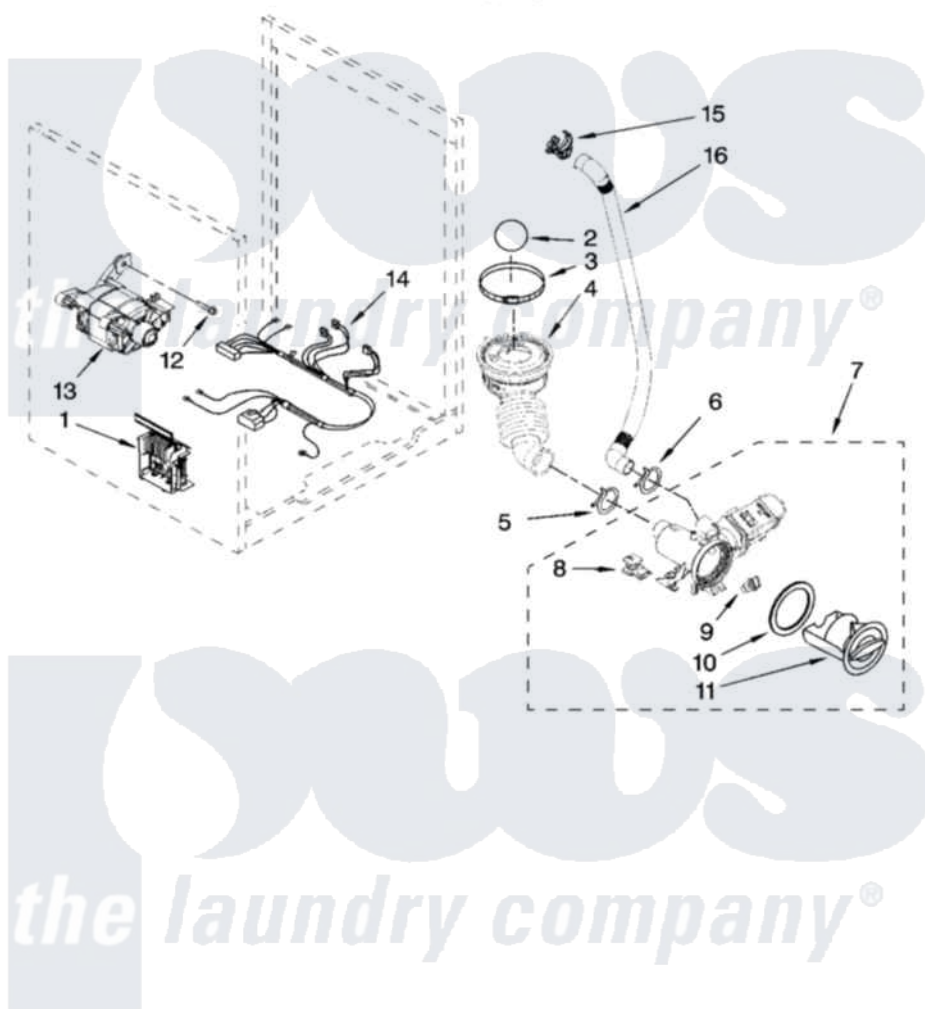

Whirlpool WFW9200SQ02 06 - PUMP AND MOTOR PARTS, OPTIONAL PARTS (NOT INCLUDED)

PUMP AND MOTOR PARTS

For Model: WFW9200SQ02

(White)

W10169532

9

Whirlpool [Residential Whirlpool WFW9200SQ02 Washer Parts](#) Parts Diagram 06 - PUMP AND MOTOR PARTS, OPTIONAL PARTS (NOT INCLUDED)
 Click on the part number to view part

Item	Original Part Number	Replaced By	Status	Part Description
1	8183196			Motor Control Unit
2	W10121657			Ball
3	8181734	696392		Hose Clamp
4	8181732			Hose, Tub To Pump
5	8181753	285655		Clamp, Hose
6	8181752	3367052		Clamp, Hose
7	8182821	280187		Pump-Water
8	8182820			Grommet, Damper
9	8182816			Grommet, Damper
10	8181736			Seal, Filter Cap
11	8183027			Cap, Filter
12	W10128585			Bolt, Motor
13	8182793			Motor, Drive
14	8183188			Harness, Motor
15	8182209			Retainer, Drain Hose

16	8181740	W10003250	Hose, Drain-Inner
		72017	Paint, Touch-Up
"		350938	Paint, Pressurized Spray B
"		350930	Paint, Pressurized Spray B
"		799344	Paint, Touch-Up)
"	BLANK	Not Available	ACCESSORY PARTS
"		285863	Water System Parts
"	4396899	8212452	Guard-Rear
"	38005	8541503	Kit, Stack Assembly