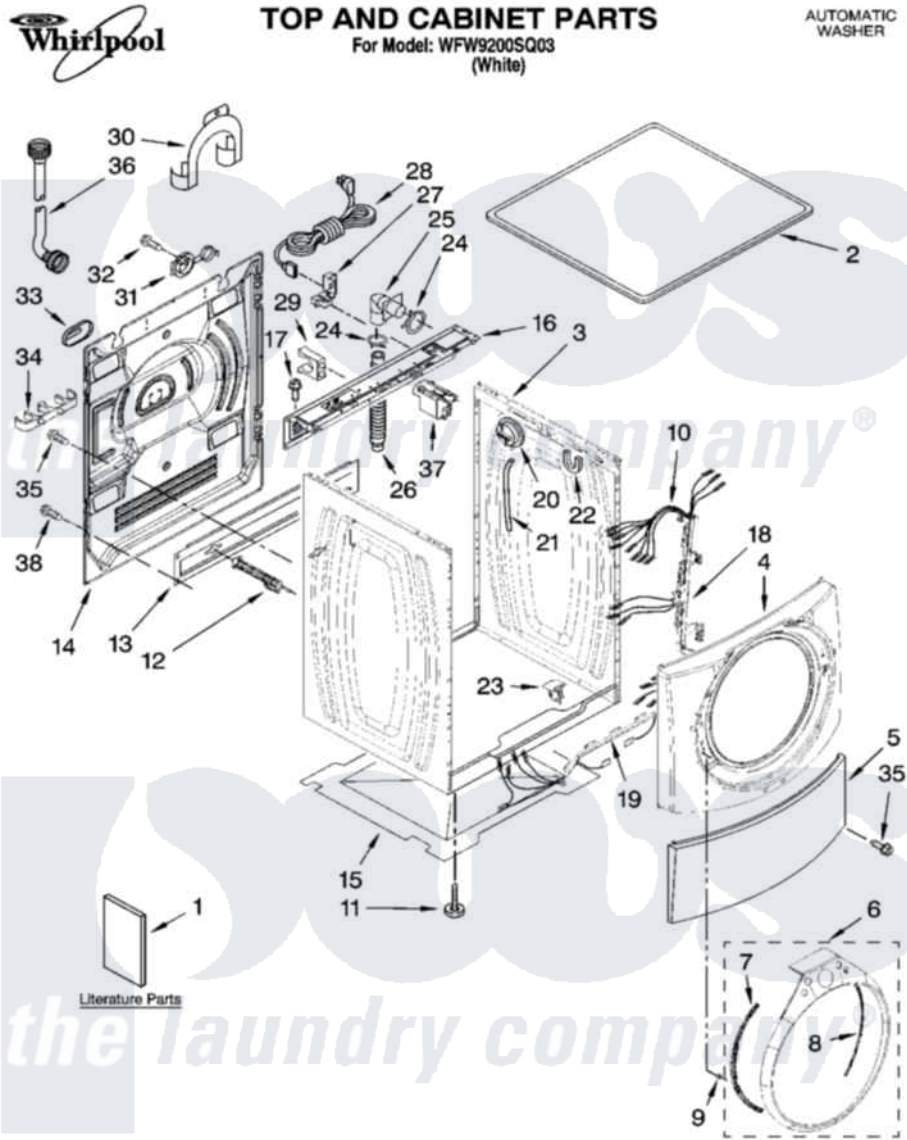

Whirlpool WFW9200SQ03 01 - TOP AND CABINET PARTS

2-09 Printed in U.S.A. (drd)(bay)

1

Part No. W10252271 Rev. A

Whirlpool Residential Whirlpool WFW9200SQ03 Washer Parts Parts Diagram 01 - TOP AND CABINET PARTS

Click on the part number to view part

Item	Original Part Number	Replaced By	Status	Part Description
1	W10158200		Not Available	Use & Care Guide
"	W10250503		Not Available	Tech Sheet
"	8183017		Not Available	Quick Start Guide
"	W10223673		Not Available	Energy Guide
2	8181799	8181641		Top
3	W10250656			Cabinet
4	8183151	W10015590		Panel
5	8181643			Toe Panel
6	8183222	W10159209		Trim Ring, Teardrop Assembly
7	8183208			Bracket, Trim Fixation
8	8183209			Bracket, Trim Fixation
9	8183210			Clip, Trim
10	8183189			Harness, Wiring
11	8181636			Foot, Leveling
12	8182797	W10289554A		Bolt
"	8182798	W10289554A		Bolt

13	8182661	W10003040	Brace, Transport
14	W10242507		Panel, Rear
15	8181635		Pan, Bottom
16	W10250578		Brace, Rear
17	8181756	488729	Screw
18	W10121609		Channel, Harness
19	W10121610		Channel, Harness
20	8181695		Switch, Pressure
21	8181739	W10004260	Hose, Pressure Switch
22	8181763		Bracket, Spring
23	W10189678	W10085220	Microswitch
24	8181752	3367052	Clamp, Hose
25	8181738		Connector, Hose Outlet
26	8181737		Hose, Drain
27	8181690	8182635	Strain Relief
28	8183009		Cord, Power
29	8182702		Clip, Outer Hose Holder
30	8181768	W10280024	U-Bend, Drain Hose
31	8182699		Grommet, Cord Support
32	8182201		Screw, 3 X 8 mm
33	8182700	8540268	Cover, Transport
34	8182701		Clip, Outer Hose Holder
35	8181828	488729	Screw
36	8182795	89503	Hose-Inlet
"	8182792	89503	Hose-Inlet
37	8183019	W10326464	Filter, Interference
38	W10157885		Screw, 4.2 X 14