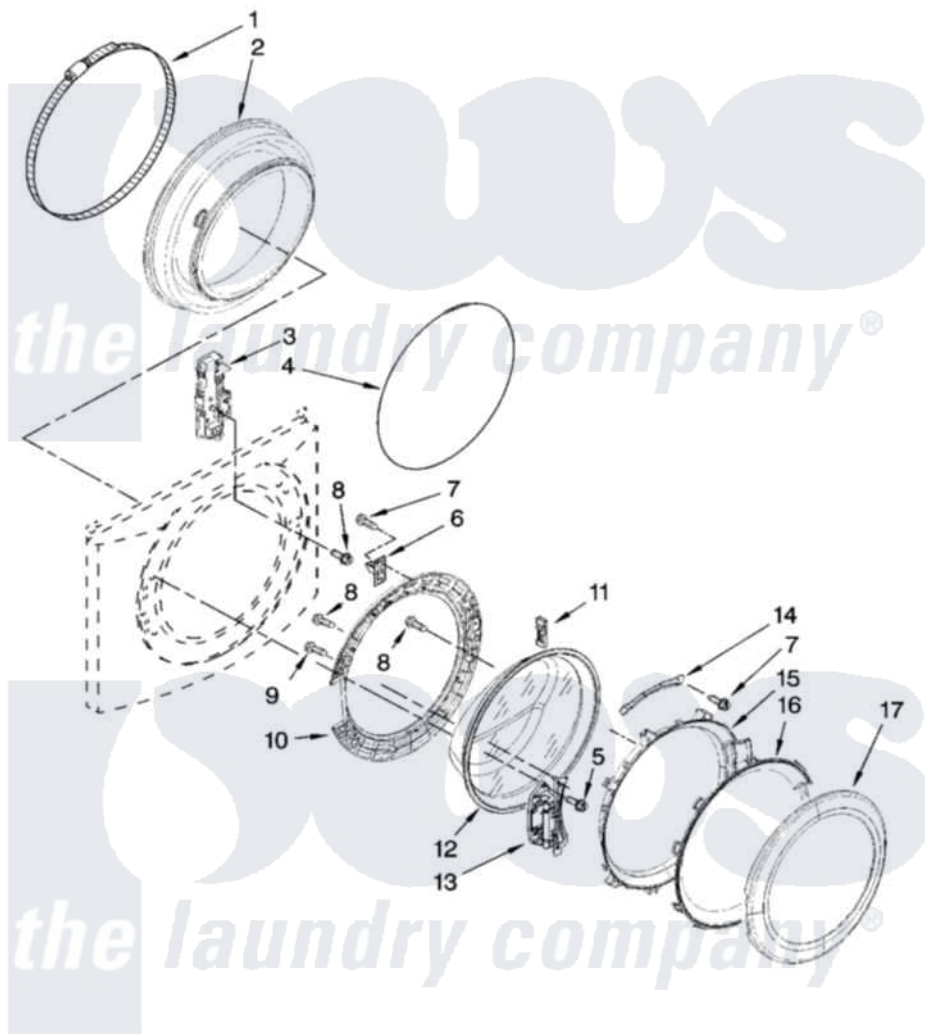

Whirlpool WFW9200SQ03 02 - DOOR AND LATCH PARTS

DOOR AND LATCH PARTS

For Model: WFW9200SQ03
(White)

W10252271

3

Whirlpool [Residential Whirlpool WFW9200SQ03 Washer Parts](#) Parts Diagram 02 - DOOR AND LATCH PARTS

[Click on the part number to view part](#)

Item	Original Part Number	Replaced By	Status	Part Description
1	8182210			Clamp, Bellow
2	8182119			Bellow
3	8183270			Lock, Door
4	8182211			Clamp, Bellow To Front Panel
5	8181760	8540725		Screw
6	8183198	W10217552		Hook, Door
7	8181758	8182214		Screw
8	8181661			Screw, Actuator
9	8181660			Screw
10	8183195			Frame, Door Back Support
11	8181659	W10128586		Clamp, Glass Support
12	8181655			Glass, Door
13	8183202			Hinge, Door
14	8183199	W10295703		Clamp, Glass
15	8183256			Frame, Door Front Support
16	8183255			Screen, Door