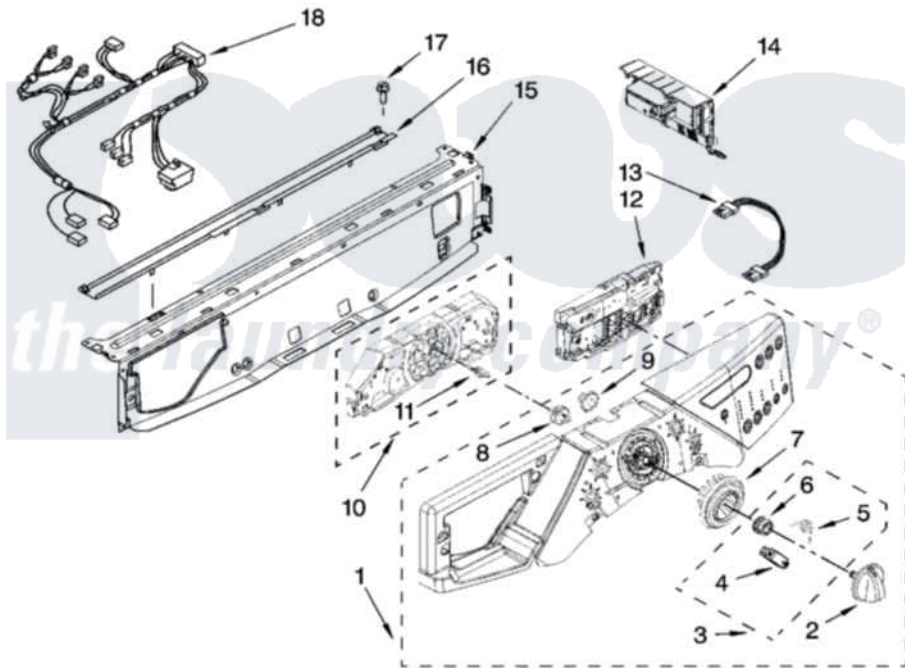

Whirlpool WFW9200SQ03 03 - CONTROL PANEL PARTS

CONTROL PANEL PARTS

For Model: WFW9200SQ03
(White)

4

W10252271

Whirlpool [Residential Whirlpool WFW9200SQ03 Washer Parts](#) Parts Diagram 03 - CONTROL PANEL PARTS

[Click on the part number to view part](#)

Item	Original Part Number	Replaced By	Status	Part Description
1	8183228			Panel, Control
2	W10131368			Knob, Control
3	W10133927			Wheel, Detent Kit
4	W10131661	W10133927		Wheel, Detent Kit
5	W10131377	W10133927		Wheel, Detent Kit
6	W10131378	W10133927		Wheel, Detent Kit
7	W10131376	W10012410		Knob, Light Ring
8	W10131381			Wheel, Encoder
9	W10131382	W10012440		Retainer-Snap
10	W10168596	W10319816		Control-Elec
11	8183177			Adapter, Encoder Wheel
12	W10191965	W10319816		Control-Elec
13	W10168511	8183254		Harness, Wiring
14	W10169230			Microcomputer, Machine Control
15	8183203	W10059240		Brace, Front Top
16	8183204			Channel, Water