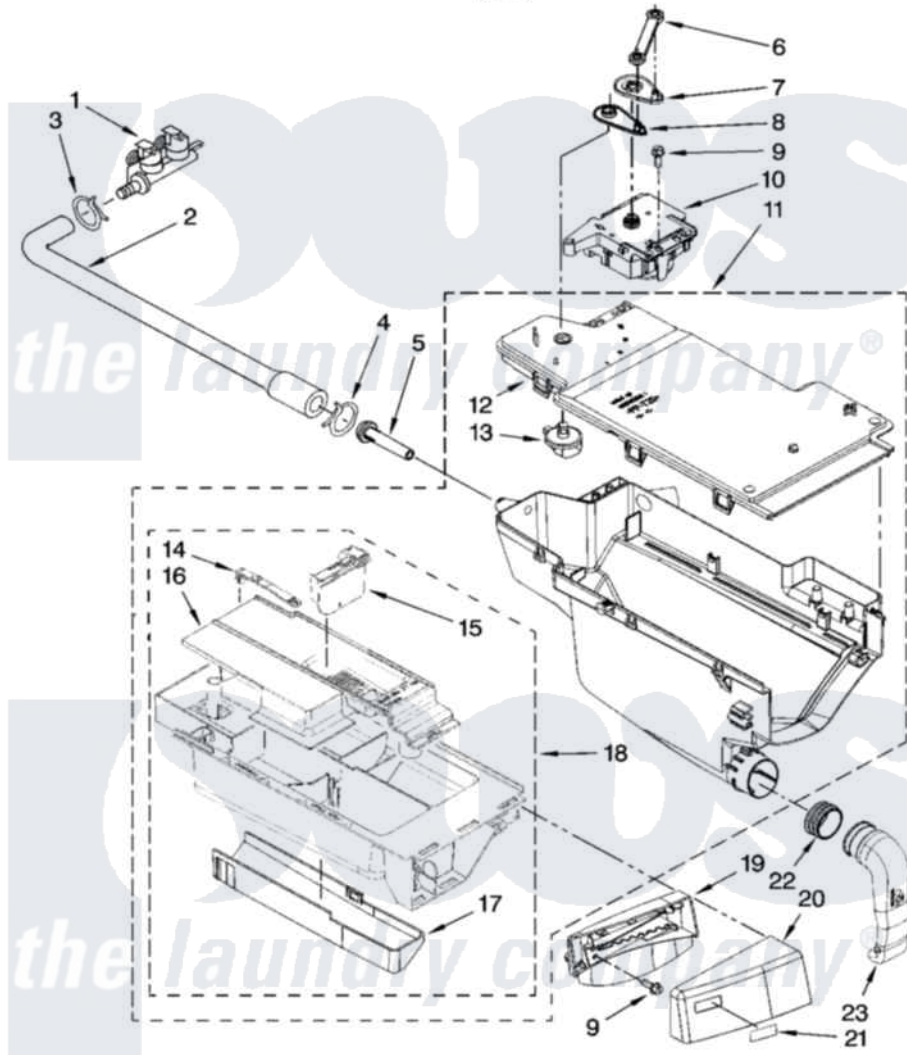

Whirlpool WFW9200SQ03 04 - DISPENSER PARTS

DISPENSER PARTS

For Model: WFW9200SQ03
(White)

W10252271

5

Whirlpool [Residential Whirlpool WFW9200SQ03 Washer Parts](#) Parts Diagram 04 - DISPENSER PARTS
Click on the part number to view part

Item	Original Part Number	Replaced By	Status	Part Description
1	8182862			Valve, Inlet
2	W10168480			Hose, Inlet Valve To Dispenser
3	8181754	489503		Clamp
4	8181751	489503		Clamp
5	8183181			Nozzle, Inlet
6	8183183			Lever, Water Distribution
7	8183184			Cam, Actuator
8	W10161052			Lever, Water Distribution
9	8181661			Screw, Actuator
10	8183186	W10352973		Actuator
11	W10157886			Dispenser, Complete
12	W10164400			Plate, Distribution
13	8181712			Nozzle, Distribution
14	8181721			Hook, Drawer
15	W10121596			Separator, With Selection Slider

16	W10121598		Syphon, Bleach/Softener
17	8183179		Cover, Detergent Drawer
18	8183173		Drawer, Detergent
19	W10156617		Bracket, Handle Fixation
20	8183234	280214	Handle
21	8183253		Medallion
22	8181747		Seal
23	8181718		Tube, Dispenser To Bellow