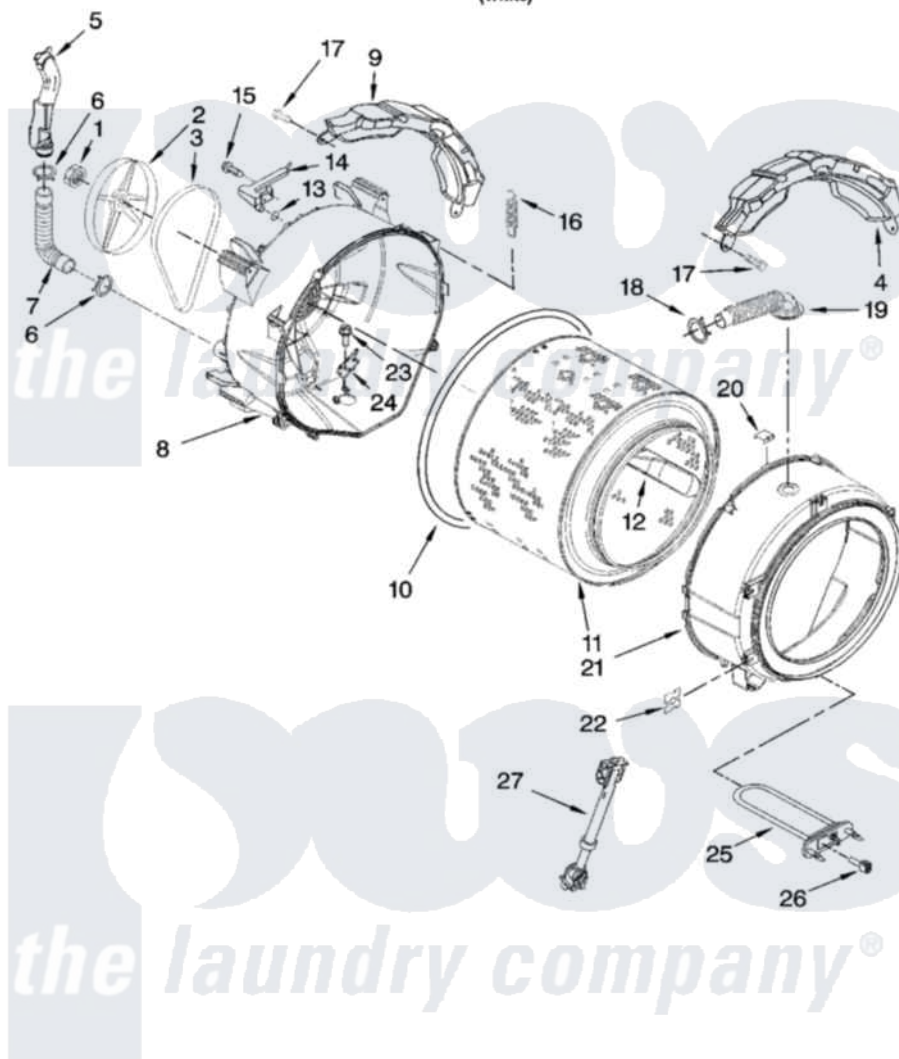

# Whirlpool WFW9200SQ03 05 - TUB AND BASKET PARTS

## TUB AND BASKET PARTS

For Model: WFW9200SQ03  
(White)

W10252271

7

Whirlpool Residential Whirlpool WFW9200SQ03 Washer Parts Parts Diagram 05 - TUB AND BASKET PARTS

[Click on the part number to view part](#)

Item	Original Part Number	Replaced By	Status	Part Description
1	8182132	<a href="#">W10283361</a>		Nut, Pulley
2	<a href="#">8182650</a>			Pulley
3	8181670	<a href="#">W10388414</a>		Belt
4	8181645	<a href="#">W10008880</a>		Counterweight, Front
5	<a href="#">W10253670</a>			Pipe, Ventilation
6	<a href="#">W10208156</a>			Clamp
7	<a href="#">8181743</a>			Hose, Exhaust
8	W10253855	<a href="#">W10253864</a>		Tub-Outer
9	8181913	<a href="#">W10008870</a>		Counterweight, Rear
10	<a href="#">8181673</a>			Gasket, Tub
11	<a href="#">W10250573</a>			Basket, Complete
12	<a href="#">W10250572</a>			Baffle, Tub
13	<a href="#">W10250553</a>			O-Ring, Air Trap
14	<a href="#">8181731</a>			Airtrap
15	<a href="#">8181785</a>			Screw
16	<a href="#">8182814</a>			Spring, Suspension

17	8181647	<a href="#">W10182109</a>	Screw-Kit
18	8181742	<a href="#">3367052</a>	Clamp, Hose
19	8183187	<a href="#">8540015</a>	Hose, Exhaust
20	8181667	<a href="#">8540092</a>	Clamp, Tub
21	8182312	<a href="#">285981</a>	Tub-Outer
22	<a href="#">8182512</a>		Nut, Push-In
23	<a href="#">8182214</a>		Screw
24	<a href="#">W10250558</a>		Bracket, Heater Support
25	<a href="#">8182666</a>		Element, Heating
26	<a href="#">8181705</a>		Ntc
27	<a href="#">8182812</a>		Shock Absorber