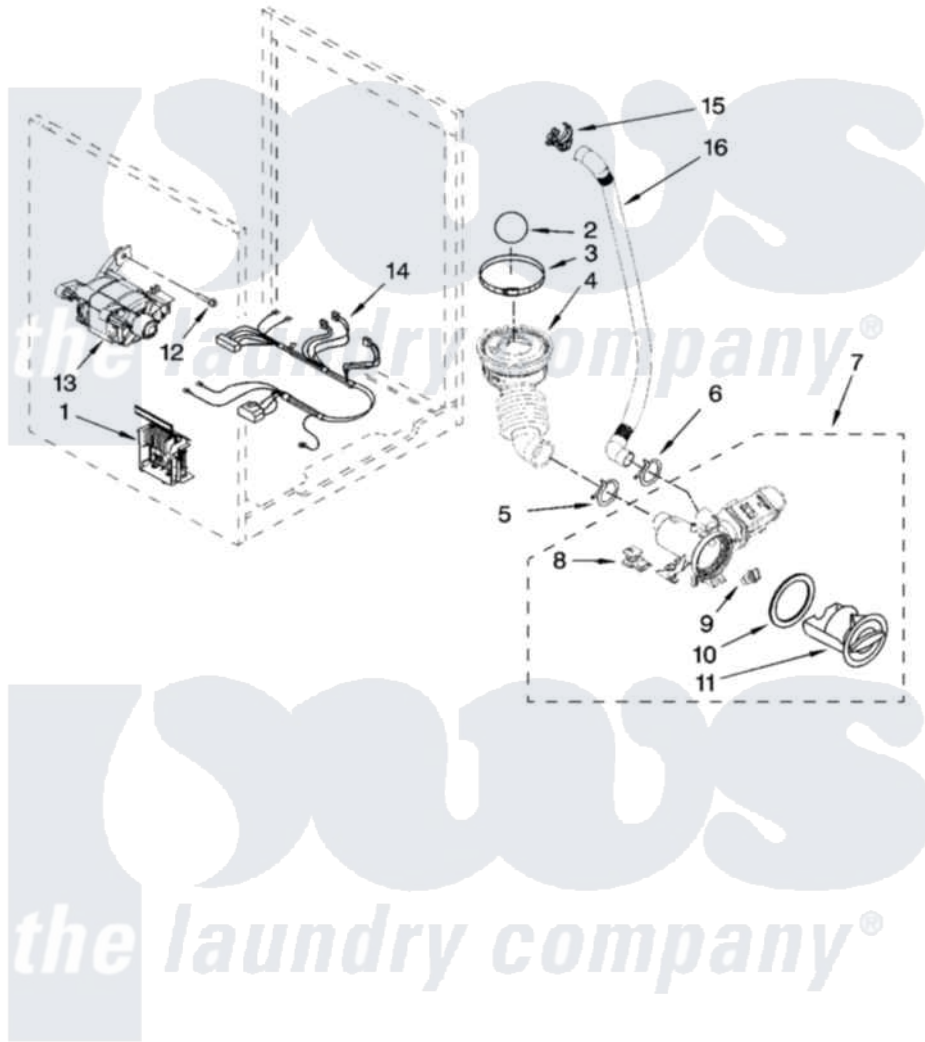

# Whirlpool WFW9200SQ03 06 - PUMP AND MOTOR PARTS

## PUMP AND MOTOR PARTS

For Model: WFW9200SQ03  
(White)

W10252271

9

Whirlpool [Residential Whirlpool WFW9200SQ03 Washer Parts](#) Parts Diagram 06 - PUMP AND MOTOR PARTS

[Click on the part number to view part](#)

Item	Original Part Number	Replaced By	Status	Part Description
1	<a href="#">8183196</a>			Motor Control Unit
2	<a href="#">W10121657</a>			Ball
3	8181734	<a href="#">696392</a>		Hose Clamp
4	<a href="#">8181732</a>			Hose, Tub To Pump
5	8181753	<a href="#">285655</a>		Clamp, Hose
6	8181752	<a href="#">3367052</a>		Clamp, Hose
7	8182821	<a href="#">280187</a>		Pump-Water
8	<a href="#">8182820</a>			Grommet, Damper
9	<a href="#">8182816</a>			Grommet, Damper
10	<a href="#">8181736</a>			Seal, Filter Cap
11	<a href="#">8183027</a>			Cap, Filter
12	<a href="#">W10128585</a>			Bolt, Motor
13	<a href="#">8182793</a>			Motor, Drive
14	<a href="#">W10189680</a>			Harness, Motor
15	<a href="#">8182209</a>			Retainer, Drain Hose
16	8181740	<a href="#">W10003250</a>		Hose, Drain-Inner