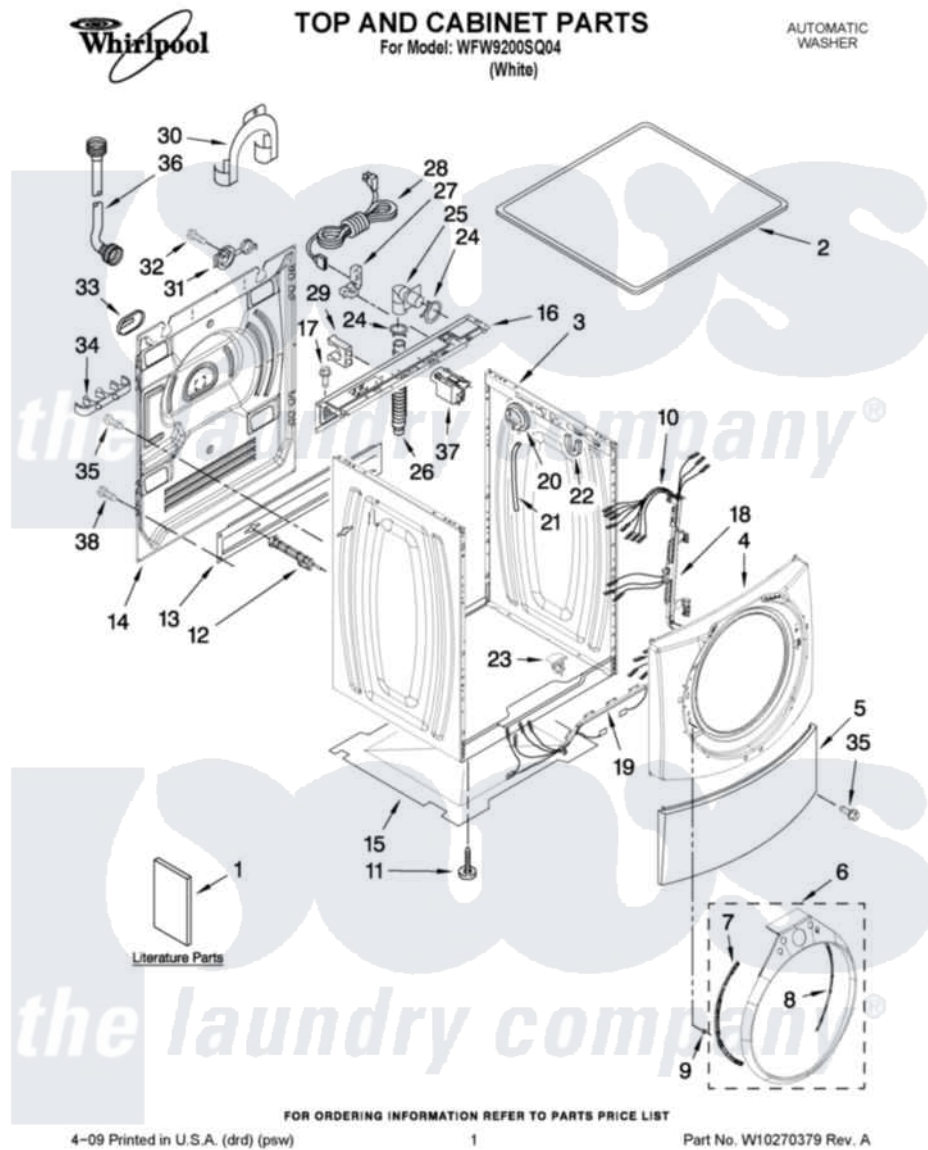

# Whirlpool WFW9200SQ04 01 - TOP AND CABINET PARTS

Whirlpool Residential Whirlpool WFW9200SQ04 Washer Parts Parts Diagram 01 - TOP AND CABINET PARTS  
 Click on the part number to view part

Item	Original Part Number	Replaced By	Status	Part Description
1	W10158200		Not Available	Use & Care Guide
"	W10250503		Not Available	Tech Sheet
"	8183017		Not Available	Quick Start Guide
"	W10223673		Not Available	Energy Guide
2	8181799	<a href="#">8181641</a>		Top
3	<a href="#">W10250656</a>			Cabinet
4	8183151	<a href="#">W10015590</a>		Panel
5	<a href="#">8181643</a>			Toe Panel
6	8183222	<a href="#">W10159209</a>		Trim Ring, Teardrop Assembly
7	<a href="#">8183208</a>			Bracket, Trim Fixation
8	<a href="#">8183209</a>			Bracket, Trim Fixation
9	<a href="#">8183210</a>			Clip, Trim
10	<a href="#">8183189</a>			Harness, Wiring
11	<a href="#">8181636</a>			Foot, Leveling
12	8182797	<a href="#">W10289554A</a>		Bolt
"	8182798	<a href="#">W10289554A</a>		Bolt