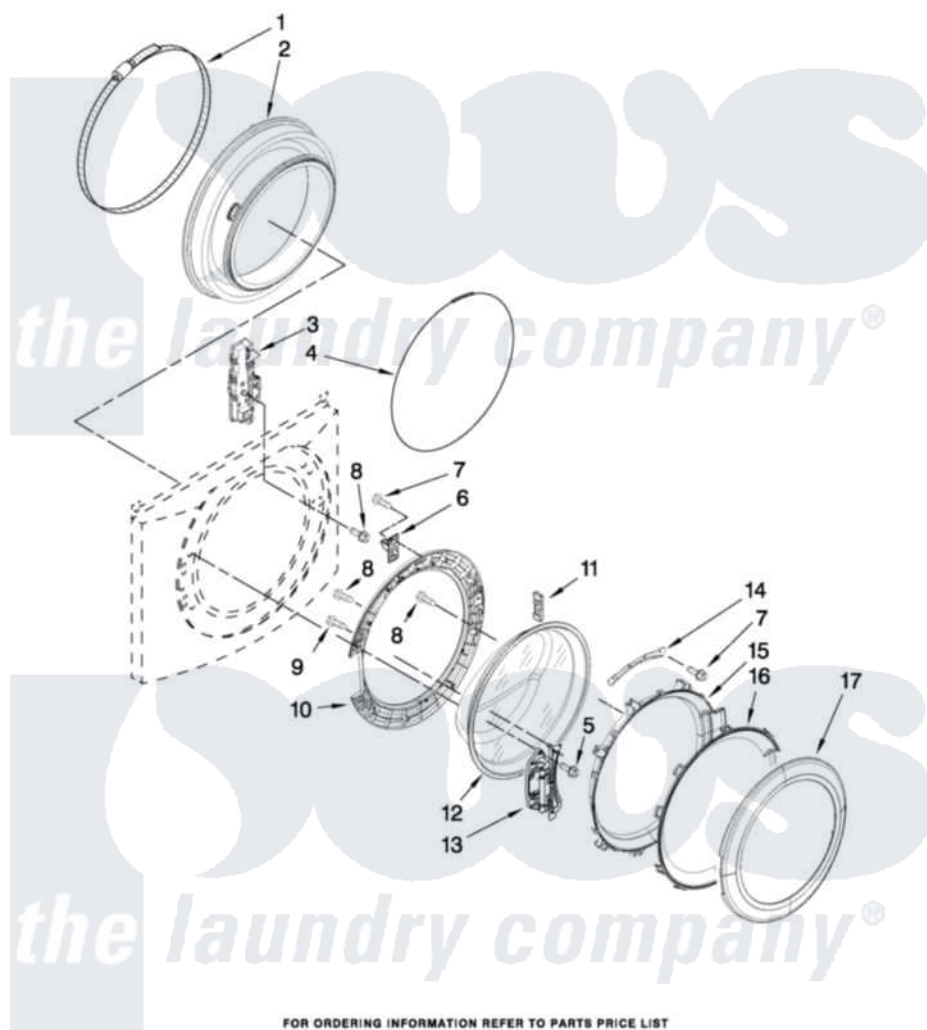

Whirlpool WFW9200SQ04 02 - DOOR AND LATCH PARTS

DOOR AND LATCH PARTS

For Model: WFW9200SQ04
(White)

W10270379

FOR ORDERING INFORMATION REFER TO PARTS PRICE LIST

3

Whirlpool [Residential Whirlpool WFW9200SQ04 Washer Parts](#) Parts Diagram 02 - DOOR AND LATCH PARTS

[Click on the part number to view part](#)

Item	Original Part Number	Replaced By	Status	Part Description
1	8182210			Clamp, Bellow
2	8182119			Bellow
3	8183270			Lock, Door
4	8182211			Clamp, Bellow To Front Panel
5	8181760	8540725		Screw
6	8183198	W10217552		Hook, Door
7	8181758	8182214		Screw
8	8181661			Screw, Actuator
9	8181660			Screw
10	8183195			Frame, Door Back Support
11	8181659	W10128586		Clamp, Glass Support
12	8181655			Glass, Door
13	8183202			Hinge, Door
14	8183199	W10295703		Clamp, Glass
15	8183256			Frame, Door Front Support
16	8183255			Screen, Door