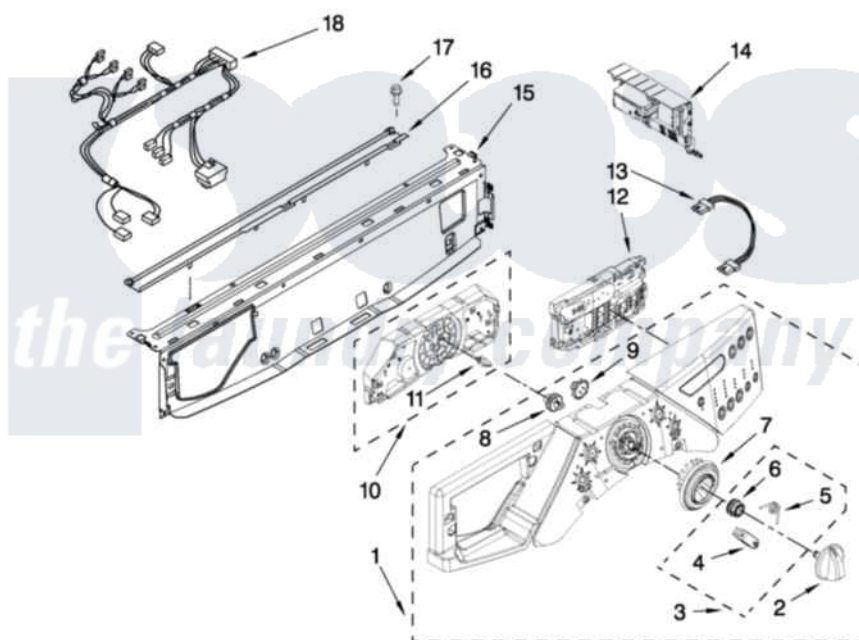

Whirlpool WFW9200SQ04 03 - CONTROL PANEL PARTS

CONTROL PANEL PARTS

For Model: WFW9200SQ04

(White)

FOR ORDERING INFORMATION REFER TO PARTS PRICE LIST

4

W10270379

Whirlpool [Residential Whirlpool WFW9200SQ04 Washer Parts](#) Parts Diagram 03 - CONTROL PANEL PARTS

[Click on the part number to view part](#)

Item	Original Part Number	Replaced By	Status	Part Description
1	8183228			Panel, Control
2	W10131368			Knob, Control
3	W10133927			Wheel, Detent Kit
4	W10131661	W10133927		Wheel, Detent Kit
5	W10131377	W10133927		Wheel, Detent Kit
6	W10131378	W10133927		Wheel, Detent Kit
7	W10131376	W10012410		Knob, Light Ring
8	W10131381			Wheel, Encoder
9	W10131382	W10012440		Retainer-Snap
10	W10168596	W10319816		Control-Elec
11	8183177			Adapter, Encoder Wheel
12	W10271609			User Interface, Right
13	W10168511	8183254		Harness, Wiring
14	W10271605		Not Available	MICROCOMPUTER, MACHINE CONTROL
15	8183203	W10059240		Brace, Front Top
16	8183204			Channel, Water