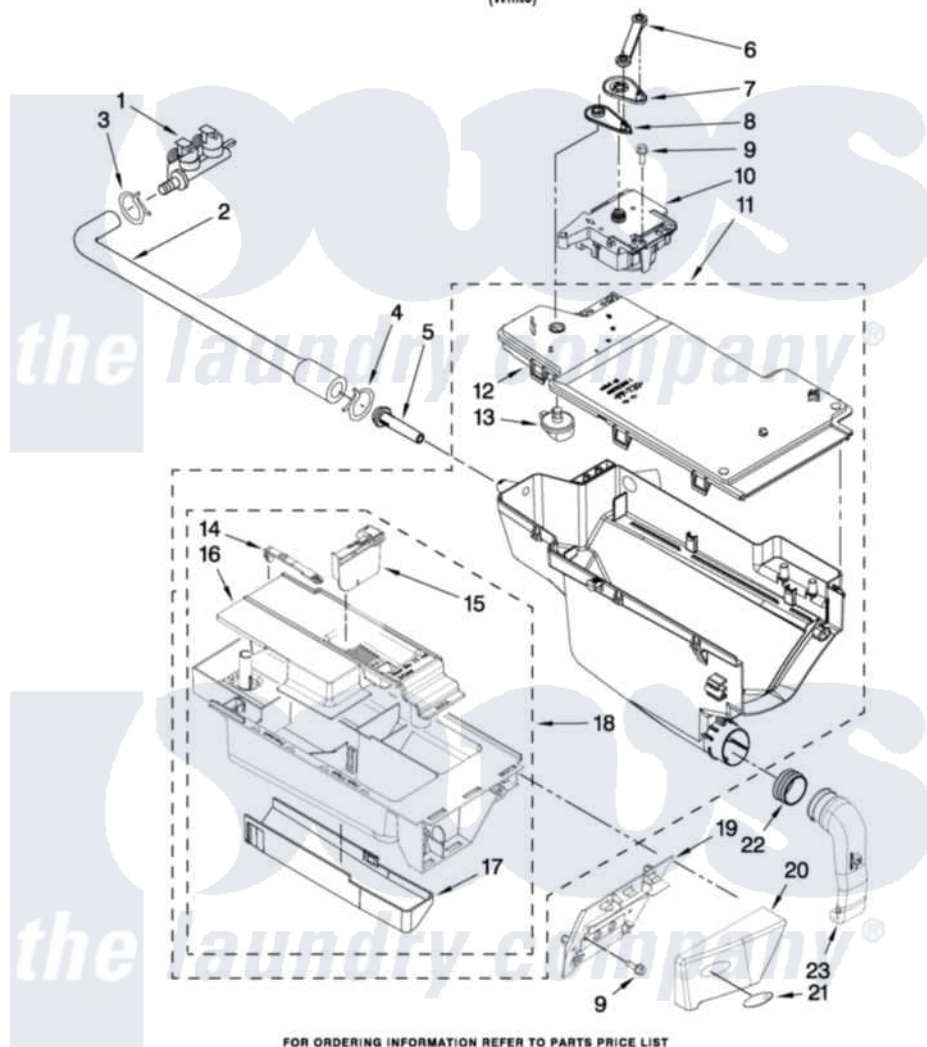

# Whirlpool WFW9200SQ04 04 - DISPENSER PARTS

## DISPENSER PARTS

For Model: WFW9200SQ04

(White)

FOR ORDERING INFORMATION REFER TO PARTS PRICE LIST

W10270379

5

Whirlpool Residential Whirlpool WFW9200SQ04 Washer Parts Parts Diagram 04 - DISPENSER PARTS

[Click on the part number to view part](#)

Item	Original Part Number	Replaced By	Status	Part Description
1	<a href="#">8182862</a>			Valve, Inlet
2	<a href="#">W10168480</a>			Hose, Inlet Valve To Dispenser
3	8181754	<a href="#">489503</a>		Clamp
4	8181751	<a href="#">489503</a>		Clamp
5	<a href="#">8183181</a>			Nozzle, Inlet
6	<a href="#">8183183</a>			Lever, Water Distribution
7	<a href="#">8183184</a>			Cam, Actuator
8	<a href="#">W10161052</a>			Lever, Water Distribution
9	<a href="#">8181661</a>			Screw, Actuator
10	8183186	<a href="#">W10352973</a>		Actuator
11	<a href="#">W10157886</a>			Dispenser, Complete
12	<a href="#">W10164400</a>			Plate, Distribution
13	<a href="#">8181712</a>			Nozzle, Distribution
14	<a href="#">8181721</a>			Hook, Drawer
15	<a href="#">W10121596</a>			Separator, With Selection Slider

16	<a href="#">W10121598</a>		Syphon, Bleach/Softener
17	<a href="#">8183179</a>		Cover, Detergent Drawer
18	<a href="#">8183173</a>		Drawer, Detergent
19	<a href="#">W10156617</a>		Bracket, Handle Fixation
20	8183234	<a href="#">280214</a>	Handle
21	<a href="#">8183253</a>		Medallion
22	<a href="#">8181747</a>		Seal
23	<a href="#">8181718</a>		Tube, Dispenser To Bellow