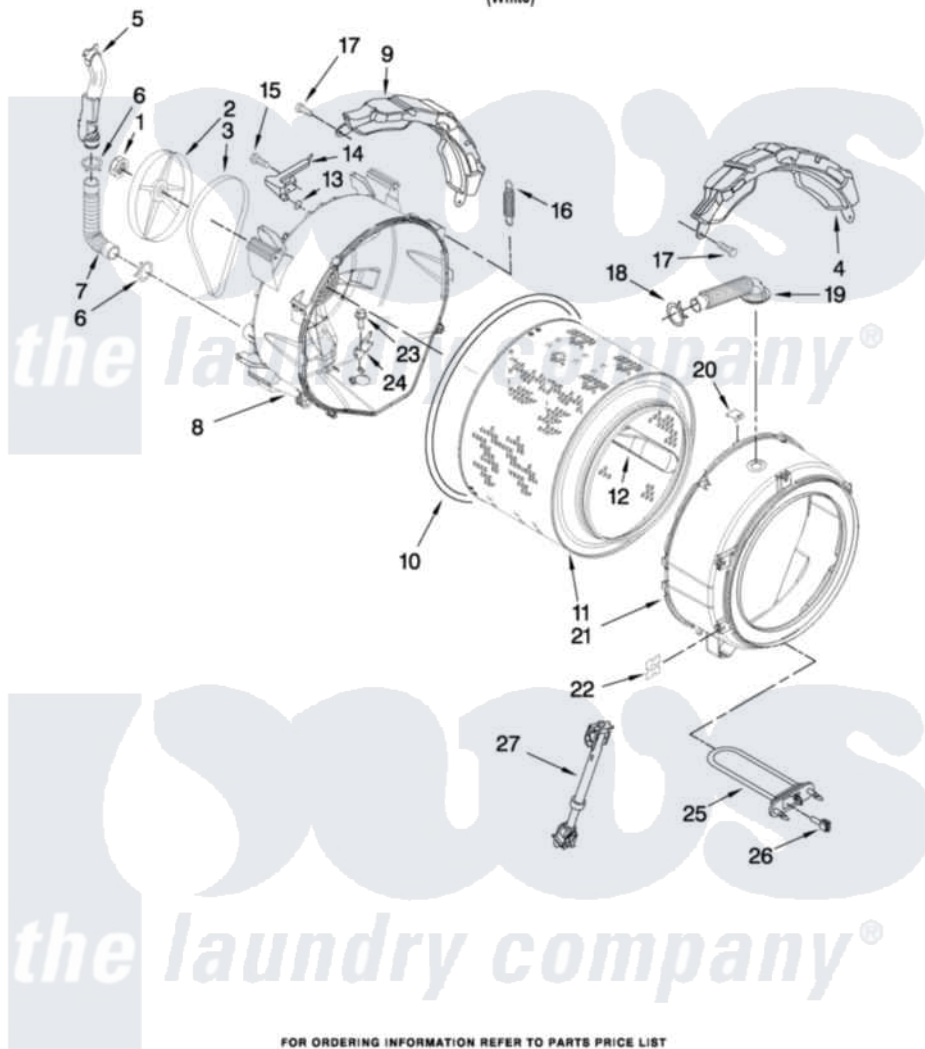

Whirlpool WFW9200SQ04 05 - TUB AND BASKET PARTS

TUB AND BASKET PARTS

For Model: WFW9200SQ04

(White)

W10270379

7

FOR ORDERING INFORMATION REFER TO PARTS PRICE LIST

Whirlpool Residential Whirlpool WFW9200SQ04 Washer Parts Parts Diagram 05 - TUB AND BASKET PARTS

Click on the part number to view part

Item	Original Part Number	Replaced By	Status	Part Description
1	8182132	W10283361		Nut, Pulley
2	8182650			Pulley
3	8181670	W10388414		Belt
4	8181645	W10008880		Counterweight, Front
5	W10253670			Pipe, Ventilation
6	W10208156			Clamp
7	8181743			Hose, Exhaust
8	W10253855	W10253864		Tub-Outer
9	8181913	W10008870		Counterweight, Rear
10	8181673			Gasket, Tub
11	W10250573			Basket, Complete
12	W10250572			Baffle, Tub
13	W10250553			O-Ring, Air Trap
14	8181731			Airtrap
15	8181785			Screw
16	8182814			Spring, Suspension

17	8181647	W10182109	Screw-Kit
18	8181742	3367052	Clamp, Hose
19	8183187	8540015	Hose, Exhaust
20	8181667	8540092	Clamp, Tub
21	8182312	285981	Tub-Outer
22	8182512		Nut, Push-In
23	8182214		Screw
24	W10250558		Bracket, Heater Support
25	8182666		Element, Heating
26	8181705		Ntc
27	8182812		Shock Absorber