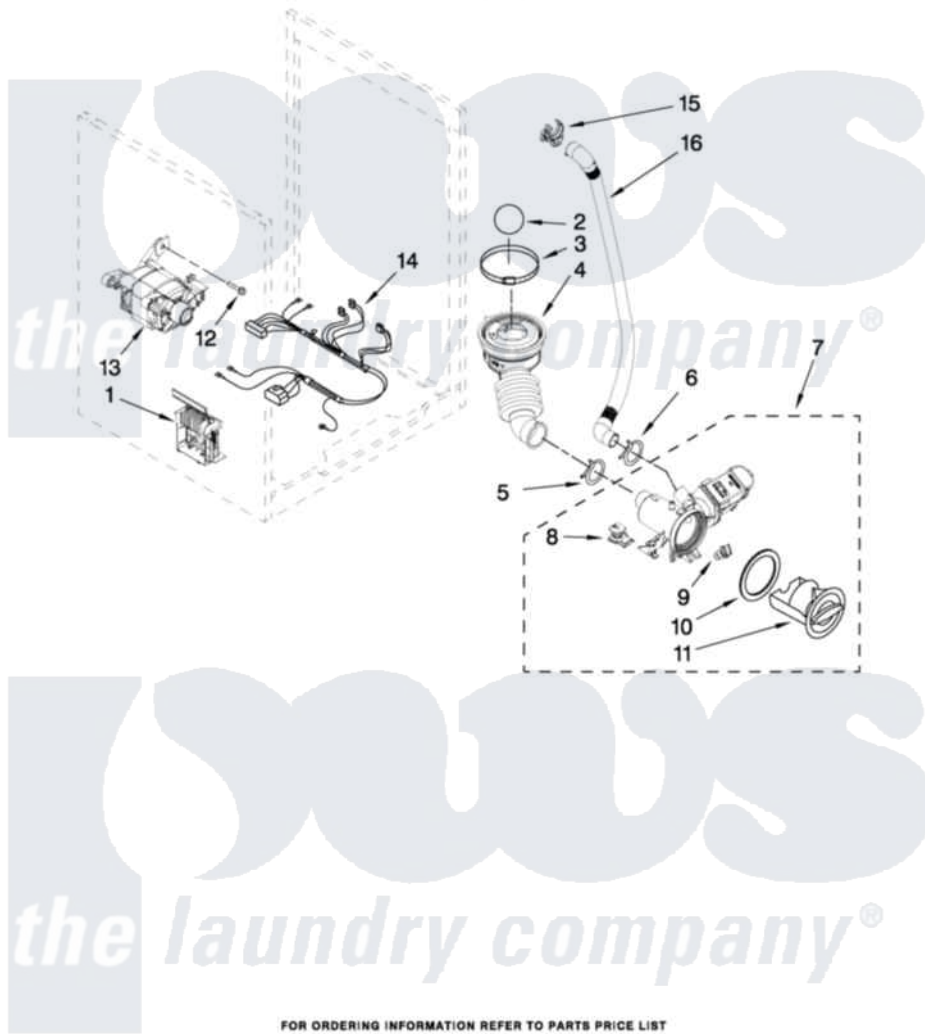

# Whirlpool WFW9200SQ04 06 - PUMP AND MOTOR PARTS

## PUMP AND MOTOR PARTS

For Model: WFW9200SQ04  
(White)

W10270379

FOR ORDERING INFORMATION REFER TO PARTS PRICE LIST

9

Whirlpool [Residential Whirlpool WFW9200SQ04 Washer Parts](#) Parts Diagram 06 - PUMP AND MOTOR PARTS

Click on the part number to view part

Item	Original Part Number	Replaced By	Status	Part Description
1	<a href="#">8183196</a>			Motor Control Unit
2	<a href="#">W10121657</a>			Ball
3	8181734	<a href="#">696392</a>		Hose Clamp
4	<a href="#">8181732</a>			Hose, Tub To Pump
5	8181753	<a href="#">285655</a>		Clamp, Hose
6	8181752	<a href="#">3367052</a>		Clamp, Hose
7	8182821	<a href="#">280187</a>		Pump-Water
8	<a href="#">8182820</a>			Grommet, Damper
9	<a href="#">8182816</a>			Grommet, Damper
10	<a href="#">8181736</a>			Seal, Filter Cap
11	<a href="#">8183027</a>			Cap, Filter
12	<a href="#">W10128585</a>			Bolt, Motor
13	<a href="#">8182793</a>			Motor, Drive
14	<a href="#">W10189680</a>			Harness, Motor
15	<a href="#">8182209</a>			Retainer, Drain Hose
16	8181740	<a href="#">W10003250</a>		Hose, Drain-Inner