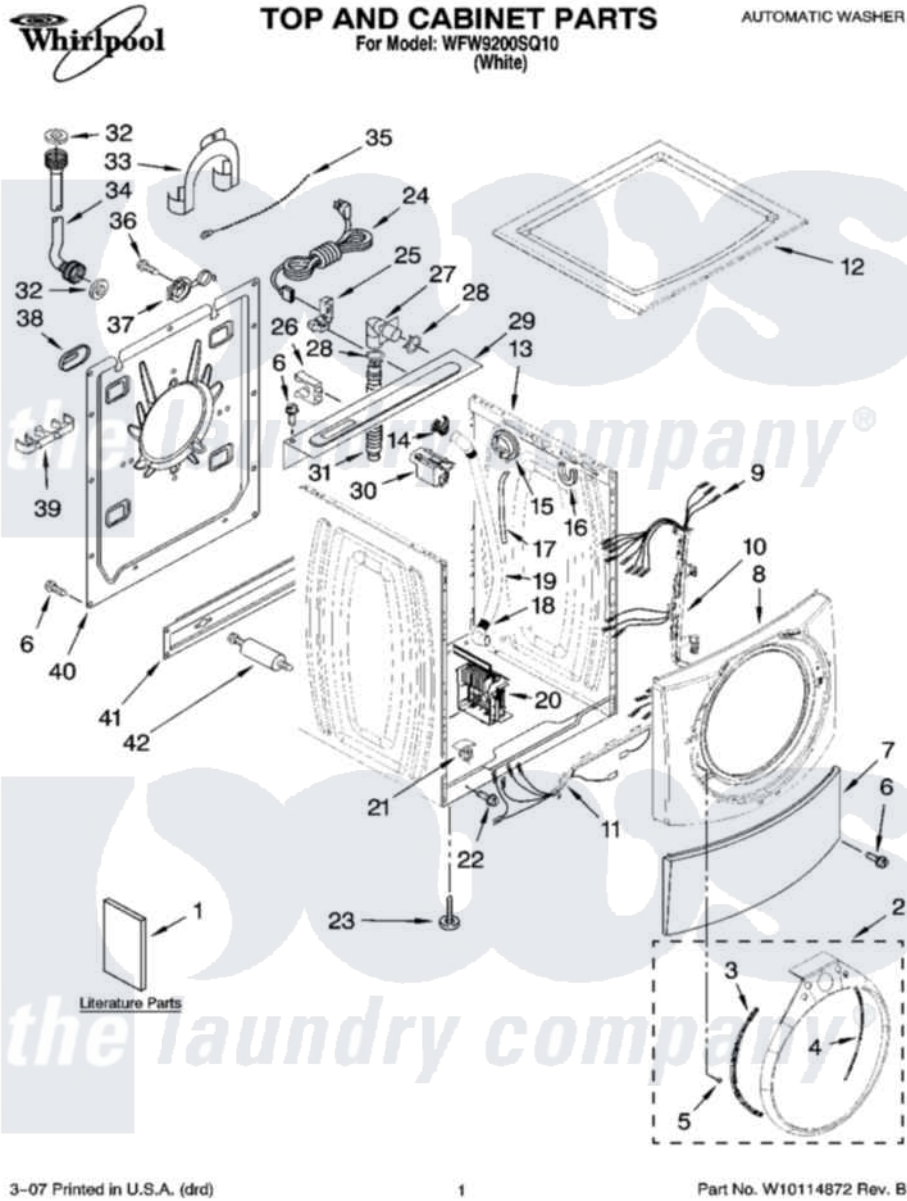

# Whirlpool WFW9200SQ10 01 - TOP AND CABINET PARTS

3-07 Printed in U.S.A. (drd)

1

Part No. W10114872 Rev. B

Whirlpool [Residential Whirlpool WFW9200SQ10 Washer Parts](#) Parts Diagram 01 - TOP AND CABINET PARTS  
 Click on the part number to view part

Item	Original Part Number	Replaced By	Status	Part Description
1	<a href="#">8183011</a>			Use And Care Guide
"	8183018		Not Available	Tech Sheet
"	W10015910		Not Available	Energy Guide
"	8183017		Not Available	Quick Start Guide
2	W10015850	<a href="#">W10159209</a>		Trim Ring, Teardrop Assembly
3	W10015770	<a href="#">8183208</a>		Bracket, Trim Fixation
4	W10015780	<a href="#">8183209</a>		Bracket, Trim Fixation
5	W10029650	<a href="#">8183210</a>		Clip, Trim
6	W10015090	<a href="#">489442</a>		Screw 3 2217757 Roller, Front
7	W10003640	<a href="#">8181643</a>		Toe Panel
8	W10015580	<a href="#">W10015590</a>		Panel
9	<a href="#">W10116562</a>			Harness, Wiring
10	W10003460	<a href="#">W10216383</a>		Channel, Harness
11	W10047920	<a href="#">W10168549</a>		Channel, Harness
12	<a href="#">W10003900</a>			Top
13	<a href="#">W10002880</a>			Cabinet