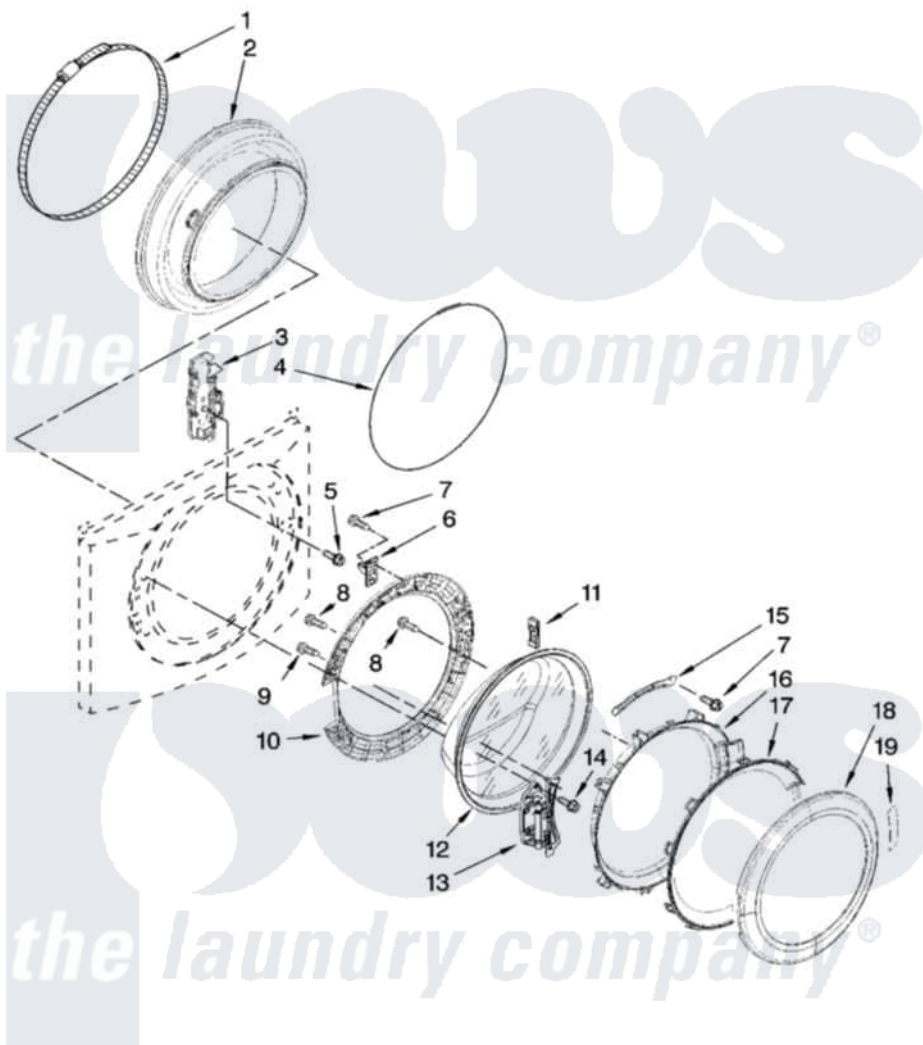

Whirlpool WFW9200SQ10 02 - DOOR AND LATCH PARTS

DOOR AND LATCH PARTS

For Model: WFW9200SQ10
(White)

W10114872

3

Whirlpool [Residential Whirlpool WFW9200SQ10 Washer Parts](#) Parts Diagram 02 - DOOR AND LATCH PARTS

[Click on the part number to view part](#)

| Item | Original Part Number | Replaced By | Status | Part Description |
|------|-------------------------|---------------------------|--------|-------------------------------|
| 1 | W10100790 | 8182210 | | Clamp, Bellow |
| 2 | W10003800 | 8182119 | | Bellow |
| 3 | 8540772 | W10253483 | | Lock, Door |
| 4 | W10003490 | 8182211 | | Clamp, Bellow To Front Panel |
| 5 | 8540725 | | | Screw |
| 6 | W10003390 | W10217552 | | Hook, Door |
| 7 | 8540513 | 8182214 | | Screw |
| 8 | 8540282 | 8181661 | | Screw, Actuator |
| 9 | 8540284 | 8181660 | | Screw |
| 10 | W10003390 | W10217552 | | Hook, Door |
| 11 | W10003430 | W10128586 | | Clamp, Glass Support |
| 12 | W10003520 | 8181655 | | Glass, Door |
| 13 | W10005090 | 8183202 | | Hinge, Door |
| 14 | W10015090 | 489442 | | Screw 3 2217757 Roller, Front |
| 15 | W10003440 | W10295703 | | Clamp, Glass |
| 16 | W10005220 | 8183256 | | Frame, Door Front Support |

17 W10008990

[8183255](#)

Screen, Door

18 W10015680

[W10015740](#)

Trim Ring, Outer Door

19 [W10121607](#)

Pad, Door Handle