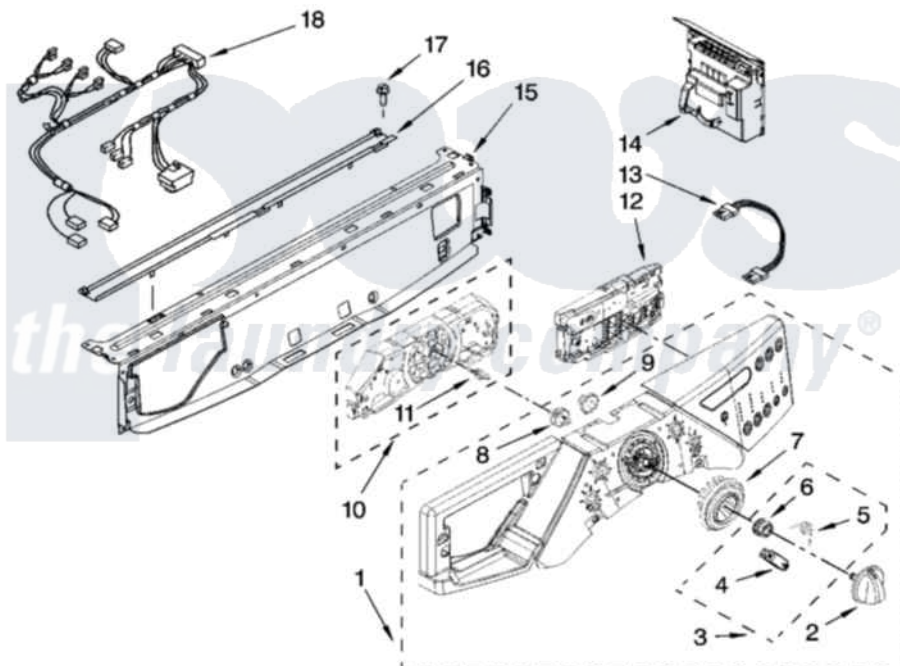

Whirlpool WFW9200SQ10 03 - CONTROL PANEL PARTS

CONTROL PANEL PARTS

For Model: WFW9200SQ10
(White)

Whirlpool Residential Whirlpool WFW9200SQ10 Washer Parts Parts Diagram 03 - CONTROL PANEL PARTS
Click on the part number to view part

Item	Original Part Number	Replaced By	Status	Part Description
1	8183228			Panel, Control
2	W10131368			Knob, Control
3	W10133927			Wheel, Detent Kit
4	W10131661	W10133927		Wheel, Detent Kit
5	W10131377	W10133927		Wheel, Detent Kit
6	W10131378	W10133927		Wheel, Detent Kit
7	W10131376	W10012410		Knob, Light Ring
8	W10131381			Wheel, Encoder
9	W10131382	W10012440		Retainer-Snap
10	8183260	W10319816		Control-Elec
11	8183177			Adapter, Encoder Wheel
12	8183261	W10319816		Control-Elec
13	8183254			Harness, Wiring
14	W10015490	W10115079		Control-Elec
15	W10059240			Brace, Front Top
16	W10003700	8183204		Channel, Water