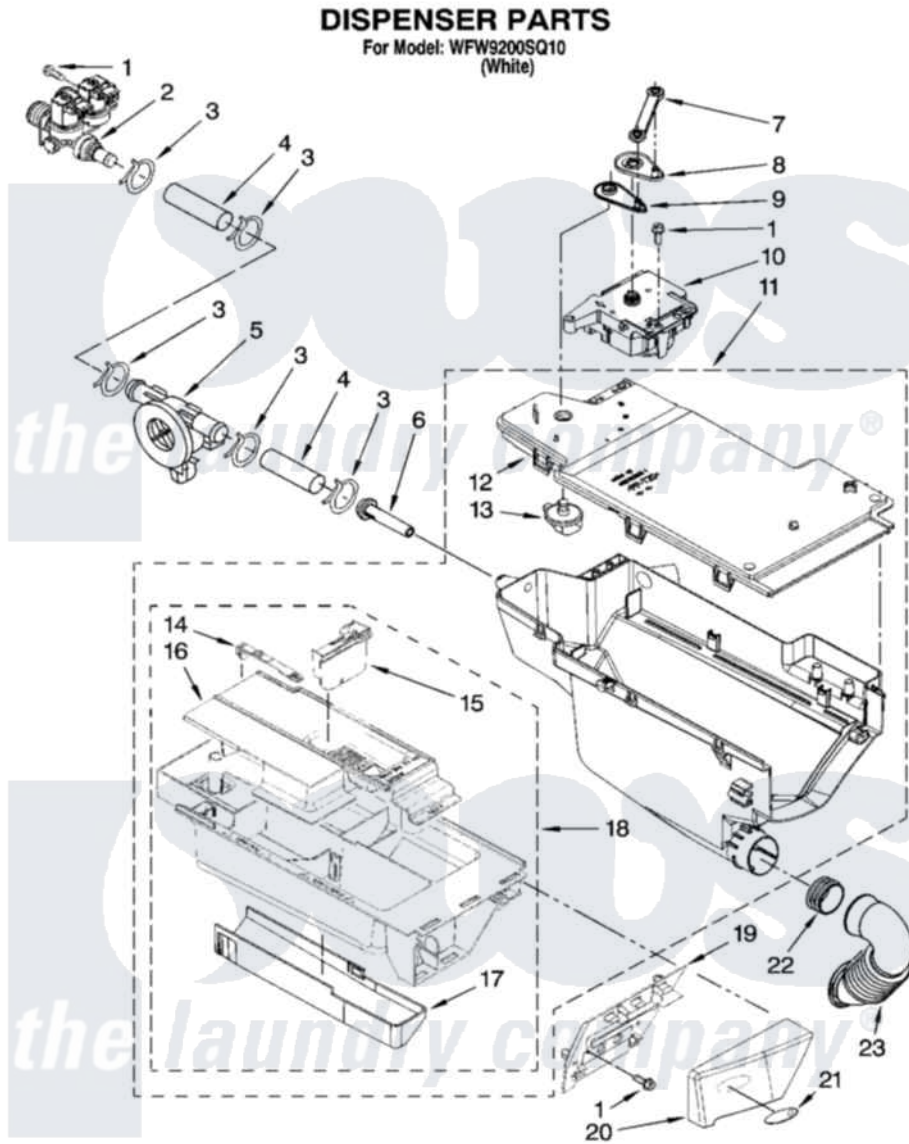

Whirlpool WFW9200SQ10 04 - DISPENSER PARTS

W10114872

5

Whirlpool [Residential Whirlpool WFW9200SQ10 Washer Parts](#) Parts Diagram 04 - DISPENSER PARTS
Click on the part number to view part

Item	Original Part Number	Replaced By	Status	Part Description
1	8540282	8181661		Screw, Actuator
2	8540751			Valve, Water Inlet
3	370450	596669		Clamp, Manifold
4	W10003220			Hose, Flowmeter And Valve
5	W10110225			Flowmeter
6	8540042	8183181		Nozzle, Inlet
7	W10003830	8183183		Lever, Water Distribution
8	W10003190	8183184		Cam, Actuator
9	W10003180	W10161052		Lever, Water Distribution
10	W10065190	W10352973		Actuator
11	W10074160	W10157886		Dispenser, Complete
12	W10005080	W10164400		Plate, Distribution
13	W10003110	8181712		Nozzle, Distribution
14	W10003170	8181721		Hook, Drawer
15	W10015200	W10121596		Separator, With Selection Slider
16	W10003150	W10121598		Syphon, Bleach/Softener

17	W10003140	8183179	Cover, Detergent Drawer
18	W10015190	8183173	Drawer, Detergent
19	8183238	W10156617	Bracket, Handle Fixation
20	8183234	280214	Handle
21	8183253		Medallion
22	W10003360	8181747	Seal
23	W10005300	8181718	Tube, Dispenser To Bellow