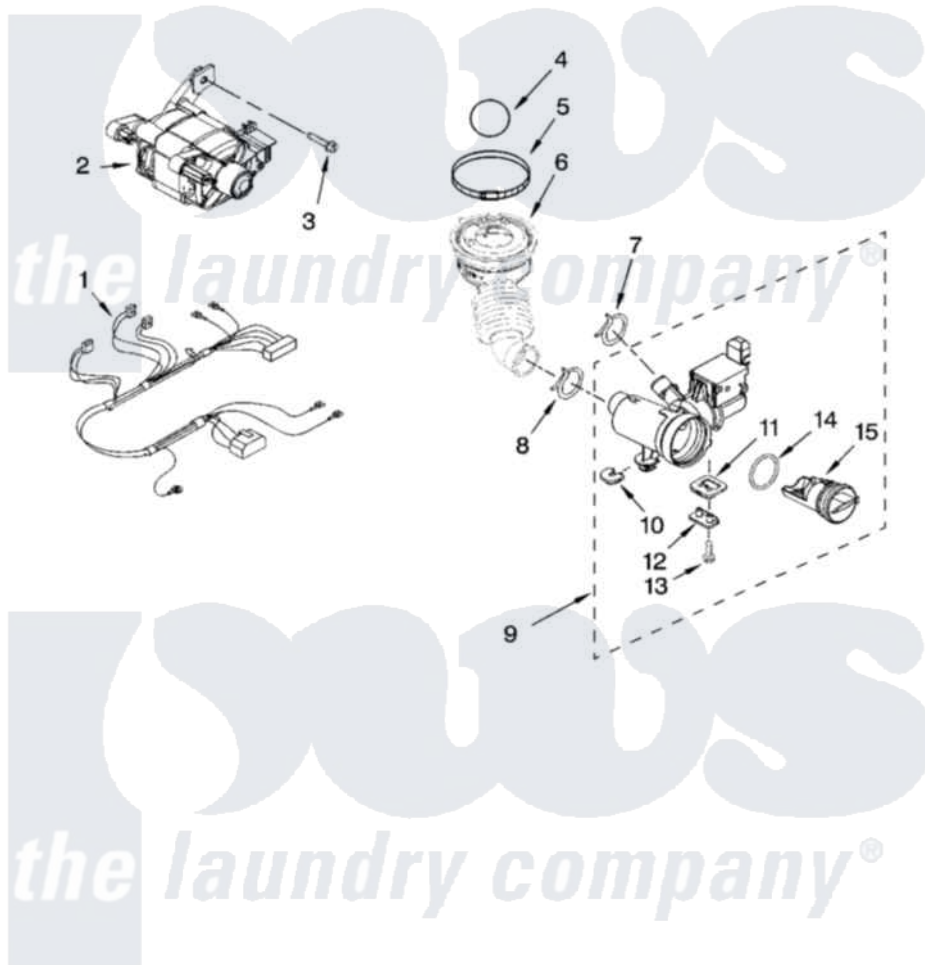

**Whirlpool WFW9200SQ10 06 - PUMP AND MOTOR PARTS, OPTIONAL PARTS (NOT INCLUDED)**

**PUMP AND MOTOR PARTS**

For Model: WFW9200SQ10  
(White)

W10114872

9

Whirlpool [Residential Whirlpool WFW9200SQ10 Washer Parts](#) Parts Diagram 06 - PUMP AND MOTOR PARTS, OPTIONAL PARTS (NOT INCLUDED)  
Click on the part number to view part

Item	Original Part Number	Replaced By	Status	Part Description
1	<a href="#">W10116561</a>			Harness, Motor
2	W10004230	<a href="#">W10140583</a>		Motor, Drive
3	<a href="#">8540134</a>			Bolt, Motor
4	W10003330	<a href="#">W10121657</a>		Ball
5	<a href="#">8540008</a>			Clamp
6	W10003240	<a href="#">8181732</a>		Hose, Tub To Pump
7	<a href="#">356138</a>			Clamp, Hose
8	370448	<a href="#">616099</a>		Clamp
9	W10117829	<a href="#">W10130913</a>		Pump
10	<a href="#">W10034820</a>			Foot, Rubber
11	<a href="#">W10034830</a>			Foot, Rubber
12	<a href="#">8540033</a>			Cap, Right Foot
13	<a href="#">8533964</a>			Screw, 10-16 X 1.25
14	8540025	<a href="#">W10130913</a>		Pump
15	8540996	<a href="#">W10130913</a>		Pump

	<a href="#">72017</a>		Paint, Touch-Up
"	<a href="#">350938</a>		Paint, Pressurized Spray B
"	<a href="#">350930</a>		Paint, Pressurized Spray B
"	<a href="#">799344</a>		Paint, Touch-Up )
"	BLANK	Not Available	ACCESSORY PARTS
"	<a href="#">285863</a>		Water System Parts