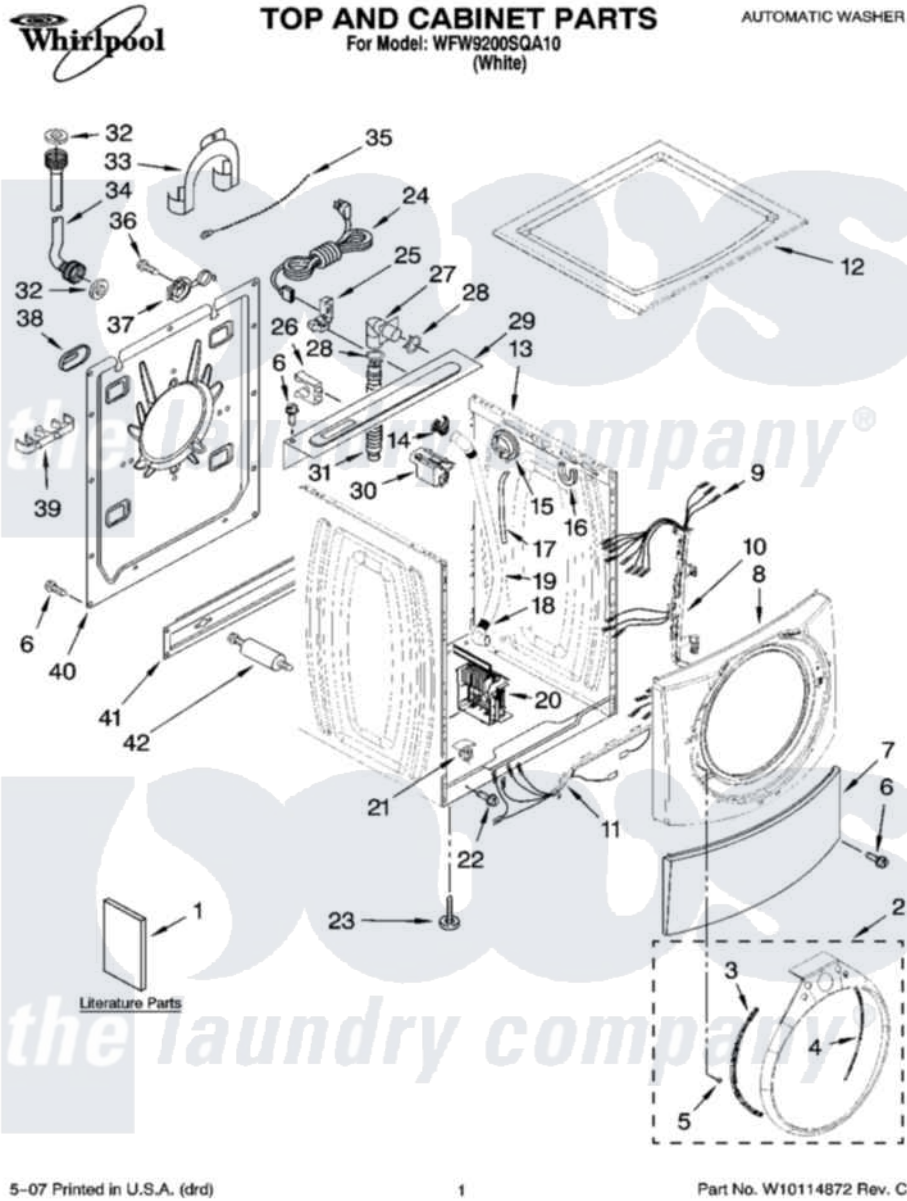

Whirlpool WFW9200SQA10 01 - TOP AND CABINET PARTS

5-07 Printed in U.S.A. (dtd)

1

Part No. W10114872 Rev. C

Whirlpool [Residential Whirlpool WFW9200SQA10 Washer Parts](#) Parts Diagram 01 - TOP AND CABINET PARTS
 Click on the part number to view part

Item	Original Part Number	Replaced By	Status	Part Description
1	8183011			Use And Care Guide
"	8183018		Not Available	Tech Sheet
"	W10128100		Not Available	Energy Guide
"	8183017		Not Available	Quick Start Guide
2	W10015850	W10159209		Trim Ring, Teardrop Assembly
3	W10015770	8183208		Bracket, Trim Fixation
4	W10015780	8183209		Bracket, Trim Fixation
5	W10029650	8183210		Clip, Trim
6	W10015090	489442		Screw 3 2217757 Roller, Front
7	W10003640	8181643		Toe Panel
8	W10015580	W10015590		Panel
9	W10116562			Harness, Wiring
10	W10003460	W10216383		Channel, Harness
11	W10047920	W10168549		Channel, Harness
12	W10003900			Top
13	W10002880			Cabinet

14	W10003290	8182209	Retainer, Drain Hose
15	W10065150	W10163982	Switch, Pressure
16	W10008890	8181763	Bracket, Spring
17	W10004260		Hose, Pressure Switch
18	W10003250		Hose, Drain-Inner
19	W10004320		Sleeve, Drain Hose
20	W10015480	W10384846	Motor Control Unit
21	8540210	W10085220	Microswitch
22	8540479		Screw, Grounding
23	W10064810		Foot, Leveling
24	W10110674	8183009	Cord, Power
25	W10110676	8182635	Strain Relief
26	W10022290	8182702	Clip, Outer Hose Holder
27	W10003260	8181738	Connector, Hose Outlet
28	356138		Clamp, Hose
29	W10110677		Brace, Rear
30	8540230	W10339736	Filter, Interference
31	W10003280	8181737	Hose, Drain
32	16123		Washer Inlet-Hose Miscellaneous Parts Must be Ordered Separately.
33	8540021	W10280024	U-Bend, Drain Hose
34	8571377	89503	Hose-Inlet
"	8571378	89503	Hose-Inlet
35	3347868	W10339879	Tie, Cable
36	8540727	8182201	Screw, 3 X 8 mm
37	8540728	8182699	Grommet, Cord Support
38	8540268		Cover, Transport
39	W10003270	8182701	Clip, Outer Hose Holder
40	W10003030		Panel, Rear
41	W10003040		Brace, Transport
42	W10003340	W10289554A	Bolt
"	W10003350	W10289554A	Bolt