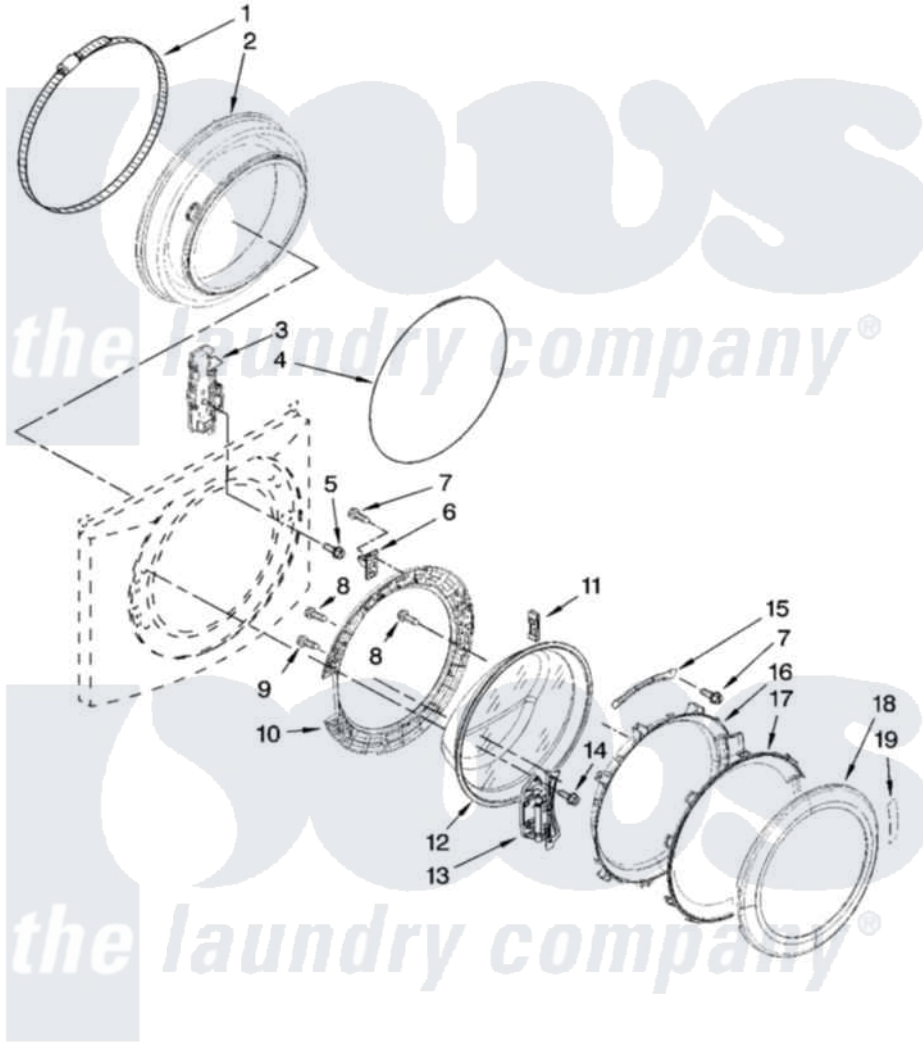

Whirlpool WFW9200SQA10 02 - DOOR AND LATCH PARTS

DOOR AND LATCH PARTS

For Model: WFW9200SQA10
(White)

W10114872

3

Whirlpool [Residential Whirlpool WFW9200SQA10 Washer Parts](#) Parts Diagram 02 - DOOR AND LATCH PARTS

[Click on the part number to view part](#)

Item	Original Part Number	Replaced By	Status	Part Description
1	W10100790	8182210		Clamp, Bellow
2	W10003800	8182119		Bellow
3	8540772	W10253483		Lock, Door
4	W10003490	8182211		Clamp, Bellow To Front Panel
5	8540725			Screw
6	W10003390	W10217552		Hook, Door
7	8540513	8182214		Screw
8	8540282	8181661		Screw, Actuator
9	8540284	8181660		Screw
10	W10003390	W10217552		Hook, Door
11	W10003430	W10128586		Clamp, Glass Support
12	W10003520	8181655		Glass, Door
13	W10005090	8183202		Hinge, Door
14	W10015090	489442		Screw 3 2217757 Roller, Front
15	W10003440	W10295703		Clamp, Glass
16	W10005220	8183256		Frame, Door Front Support

17 W10008990

[8183255](#)

Screen, Door

18 W10015680

[W10015740](#)

Trim Ring, Outer Door

19 [W10121607](#)

Pad, Door Handle