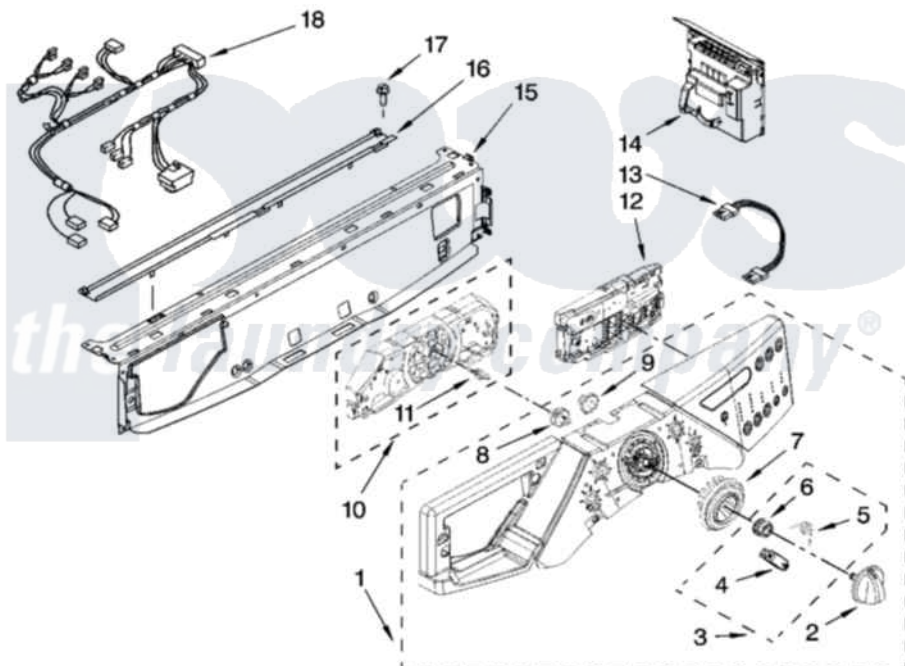

Whirlpool WFW9200SQA10 03 - CONTROL PANEL PARTS

CONTROL PANEL PARTS

For Model: WFW9200SQA10
(White)

Whirlpool [Residential Whirlpool WFW9200SQA10 Washer Parts](#) Parts Diagram 03 - CONTROL PANEL PARTS

[Click on the part number to view part](#)

Item	Original Part Number	Replaced By	Status	Part Description
1	8183228			Panel, Control
2	W10131368			Knob, Control
3	W10133927			Wheel, Detent Kit
4	W10131661	W10133927		Wheel, Detent Kit
5	W10131377	W10133927		Wheel, Detent Kit
6	W10131378	W10133927		Wheel, Detent Kit
7	W10131376	W10012410		Knob, Light Ring
8	W10131381			Wheel, Encoder
9	W10131382	W10012440		Retainer-Snap
10	8183260	W10319816		Control-Elec
11	8183177			Adapter, Encoder Wheel
12	8183261	W10319816		Control-Elec
13	8183254			Harness, Wiring
14	W10015490	W10115079		Control-Elec
15	W10059240			Brace, Front Top
16	W10003700	8183204		Channel, Water