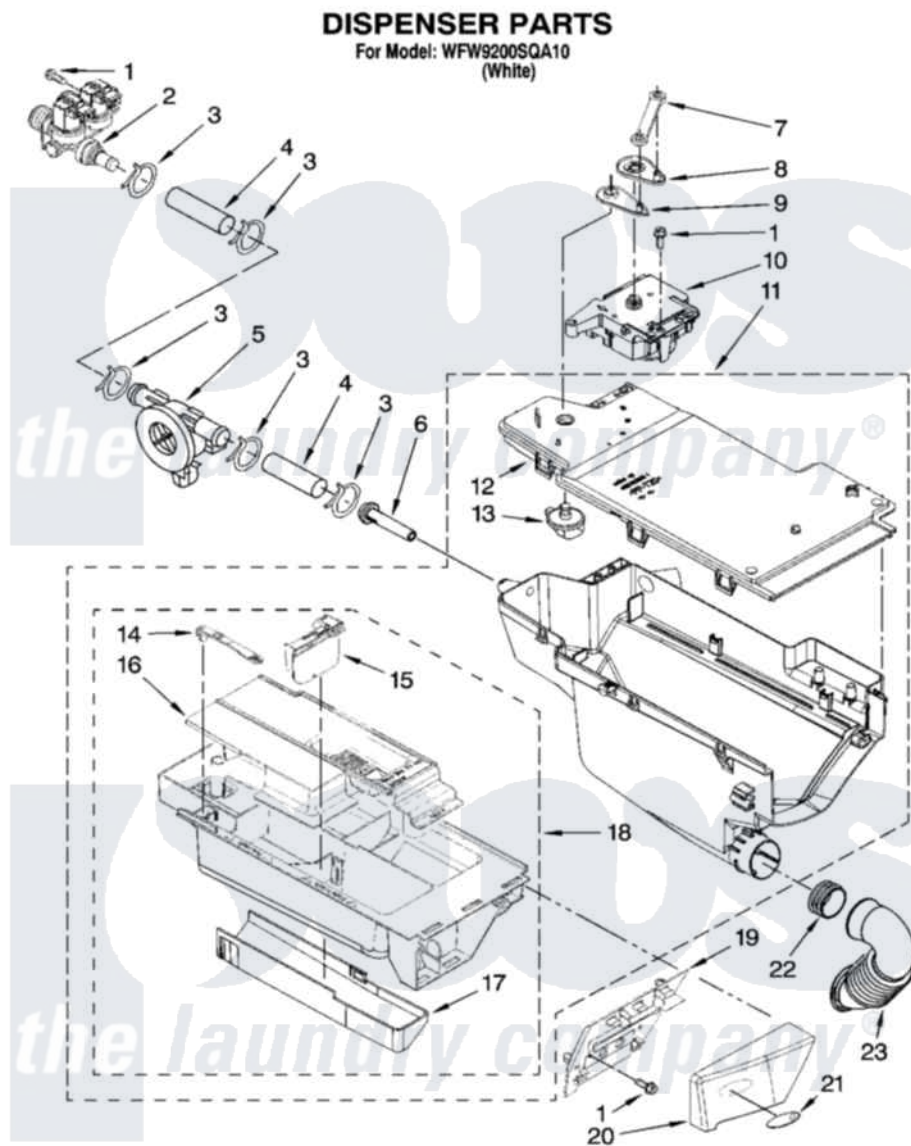

Whirlpool WFW9200SQA10 04 - DISPENSER PARTS

W10114872

5

Whirlpool [Residential Whirlpool WFW9200SQA10 Washer Parts](#) Parts Diagram 04 - DISPENSER PARTS
Click on the part number to view part

Item	Original Part Number	Replaced By	Status	Part Description
1	8540282	8181661		Screw, Actuator
2	8540751			Valve, Water Inlet
3	370450	596669		Clamp, Manifold
4	W10003220			Hose, Flowmeter And Valve
5	W10110225			Flowmeter
6	8540042	8183181		Nozzle, Inlet
7	W10003830	8183183		Lever, Water Distribution
8	W10003190	8183184		Cam, Actuator
9	W10003180	W10161052		Lever, Water Distribution
10	W10065190	W10352973		Actuator
11	W10074160	W10157886		Dispenser, Complete
12	W10005080	W10164400		Plate, Distribution
13	W10003110	8181712		Nozzle, Distribution
14	W10003170	8181721		Hook, Drawer
15	W10015200	W10121596		Separator, With Selection Slider
16	W10003150	W10121598		Syphon, Bleach/Softener

17	W10003140	8183179	Cover, Detergent Drawer
18	W10015190	8183173	Drawer, Detergent
19	8183238	W10156617	Bracket, Handle Fixation
20	8183234	280214	Handle
21	8183253		Medallion
22	W10003360	8181747	Seal
23	W10005300	8181718	Tube, Dispenser To Bellow