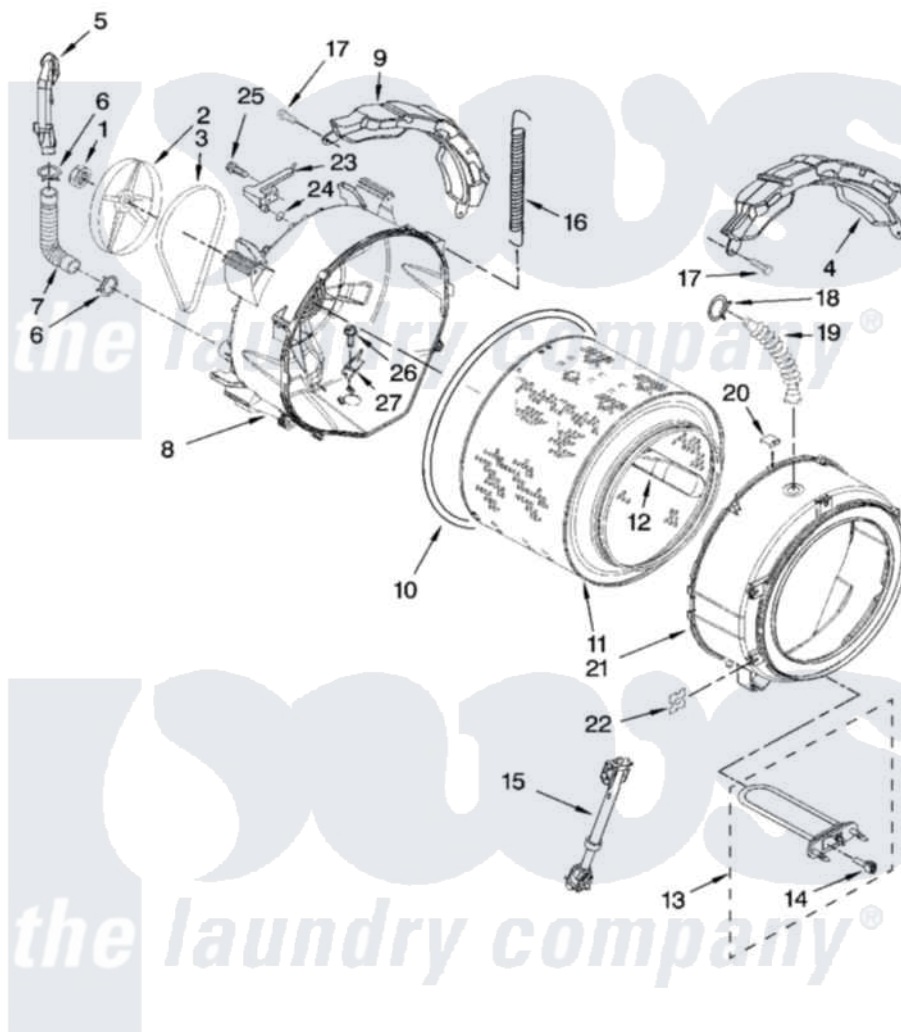

Whirlpool WFW9200SQA10 05 - TUB AND BASKET PARTS

TUB AND BASKET PARTS

For Model: WFW9200SQA10
(White)

W10114872

7

Whirlpool [Residential Whirlpool WFW9200SQA10 Washer Parts](#) Parts Diagram 05 - TUB AND BASKET PARTS

[Click on the part number to view part](#)

Item	Original Part Number	Replaced By	Status	Part Description
1	8533999	W10283361		Nut, Pulley
2	W10003730	8182650		Pulley
3	W10116915	W10388414		Belt
4	W10008880			Counterweight, Front
5	W10003500			Pipe, Ventilation
6	8540010	W10208156		Clamp
7	W10004330	8181743		Hose, Exhaust
8	W10004170	280232		Tub-Outer
9	W10008870			Counterweight, Rear
10	W10036350			Gasket, Tub
11	W10040480			Basket, Complete
12	W10002770	W10200794		Baffle, Tub
13	8540323	8182666		Element, Heating
14	8540226	8181705		Ntc
15	W10015830			Shock Absorber
16	W10127411	8182814		Spring, Suspension

17	W10094780	W10182109	Screw-Kit
18	3363365		Clamp, Hose
19	8540015		Hose, Exhaust
20	8540092		Clamp, Tub
21	W10004180	280238	Tub-Outer
22	8540072	8182512	Nut, Push-In
23	W10003600	8181731	Airtrap
24	W10004270	W10250553	O-Ring, Air Trap
25	8540513	8182214	Screw
26	8540880	8182214	Screw
27	W10015240	W10250558	Bracket, Heater Support