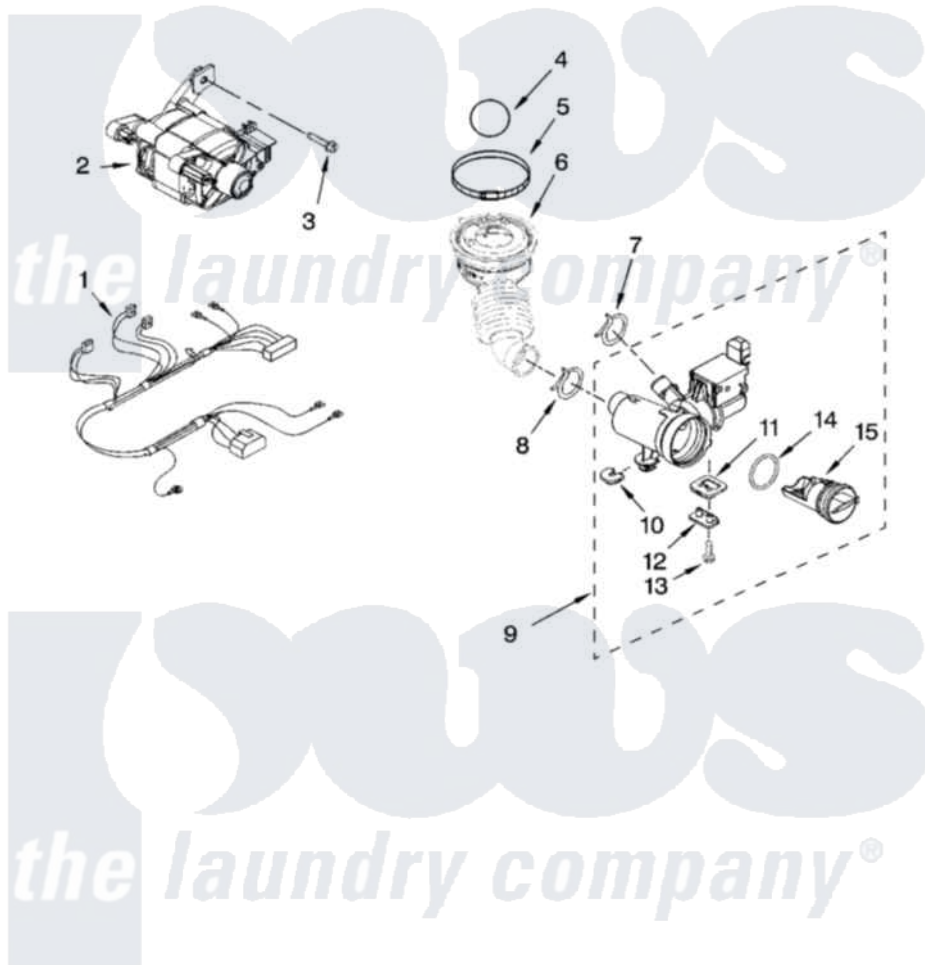

Whirlpool WFW9200SQA10 06 - PUMP AND MOTOR PARTS, OPTIONAL PARTS (NOT INCLUDED)

PUMP AND MOTOR PARTS

For Model: WFW9200SQA10
(White)

W10114872

9

Whirlpool [Residential Whirlpool WFW9200SQA10 Washer Parts](#) Parts Diagram 06 - PUMP AND MOTOR PARTS, OPTIONAL PARTS (NOT INCLUDED)
Click on the part number to view part

Item	Original Part Number	Replaced By	Status	Part Description
1	W10116561			Harness, Motor
2	W10004230	W10140583		Motor, Drive
3	8540134			Bolt, Motor
4	W10003330	W10121657		Ball
5	8540008			Clamp
6	W10003240	8181732		Hose, Tub To Pump
7	356138			Clamp, Hose
8	370448	616099		Clamp
9	W10117829	W10130913		Pump
10	W10034820			Foot, Rubber
11	W10034830			Foot, Rubber
12	8540033			Cap, Right Foot
13	8533964			Screw, 10-16 X 1.25
14	8540025	W10130913		Pump
15	8540996	W10130913		Pump

	72017		Paint, Touch-Up
"	350938		Paint, Pressurized Spray B
"	350930		Paint, Pressurized Spray B
"	799344		Paint, Touch-Up)
"	BLANK	Not Available	ACCESSORY PARTS
"	285863		Water System Parts