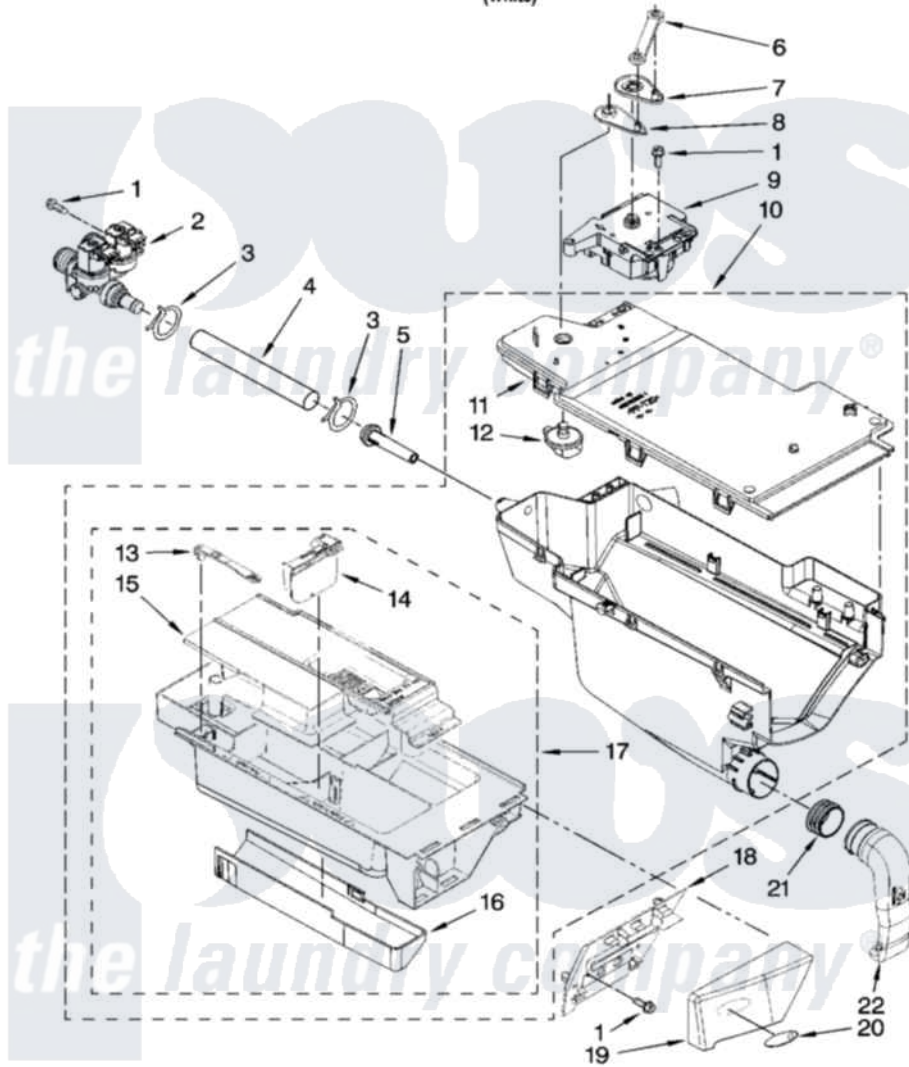

Whirlpool WFW9200SQA12 04 - DISPENSER PARTS

DISPENSER PARTS

For Model: WFW9200SQA12
(White)

W10188972

5

Whirlpool [Residential Whirlpool WFW9200SQA12 Washer Parts](#) Parts Diagram 04 - DISPENSER PARTS
Click on the part number to view part

Item	Original Part Number	Replaced By	Status	Part Description
1	8540282	8181661		Screw, Actuator
2	8540751			Valve, Water Inlet
3	370450	596669		Clamp, Manifold
4	8540065			Hose, Valve To Dispenser
5	8540042	8183181		Nozzle, Inlet
6	W10003830	8183183		Lever, Water Distribution
7	W10003190	8183184		Cam, Actuator
8	W10003180	W10161052		Lever, Water Distribution
9	W10163975	W10352973		Actuator
10	W10074160	W10157886		Dispenser, Complete
11	W10005080	W10164400		Plate, Distribution
12	W10003110	8181712		Nozzle, Distribution
13	W10003170	8181721		Hook, Drawer
14	W10015200	W10121596		Separator, With Selection Slider
15	W10003150	W10121598		Syphon, Bleach/Softener
16	W10003140	8183179		Cover, Detergent Drawer

17	W10015190	8183173	Drawer, Detergent
18	W10156617		Bracket, Handle Fixation
19	8183234	280214	Handle
20	8183253		Medallion
21	W10003360	8181747	Seal
22	W10005300	8181718	Tube, Dispenser To Bellow