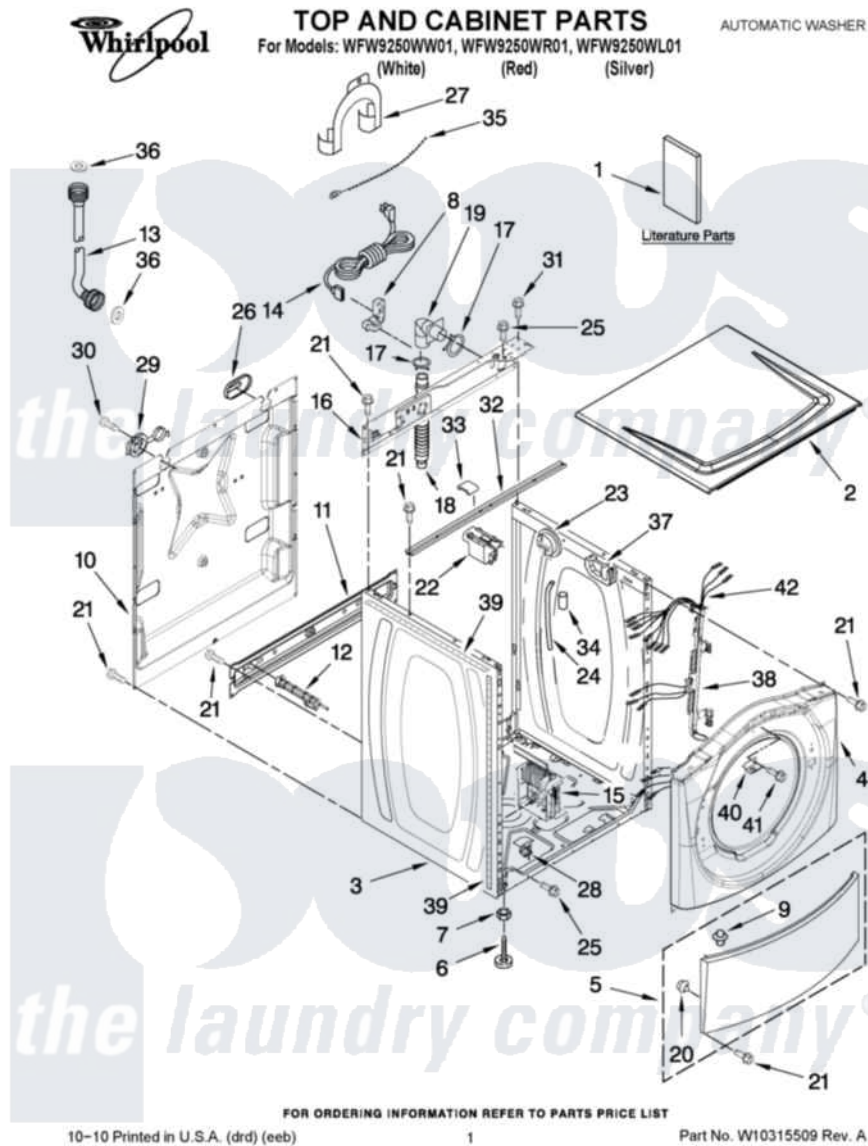

# Whirlpool WFW9250WL01 01 - TOP AND CABINET PARTS

Whirlpool Residential Whirlpool WFW9250WL01 Washer Parts Parts Diagram 01 - TOP AND CABINET PARTS  
 Click on the part number to view part

Item	Original Part Number	Replaced By	Status	Part Description
1	W10275729		Not Available	USE & CARE GUIDE
"	W10252711		Not Available	TECH SHEET
"	W10252712		Not Available	ENERGY GUIDE
2	8540716	<a href="#">W10303994</a>		Top
"	W10255321	<a href="#">W10303996</a>		Top
"	W10255320	<a href="#">W10303995</a>		Top
3	W10245758	<a href="#">W10410294</a>		Cabinet
"	<a href="#">W10251612</a>			Cabinet
"	W10251611	<a href="#">W10410323</a>		Cabinet
4	W10255250	<a href="#">8540746</a>		Panel
"	<a href="#">W10255252</a>			Panel, Front
"	<a href="#">W10255251</a>			Panel, Front
5	8540813	<a href="#">8540664</a>		Toe Panel
"	W10254154	<a href="#">W10254157</a>		Panel
"	<a href="#">W10254153</a>			Toe Panel
6	<a href="#">W10245373</a>			Foot, Leveling