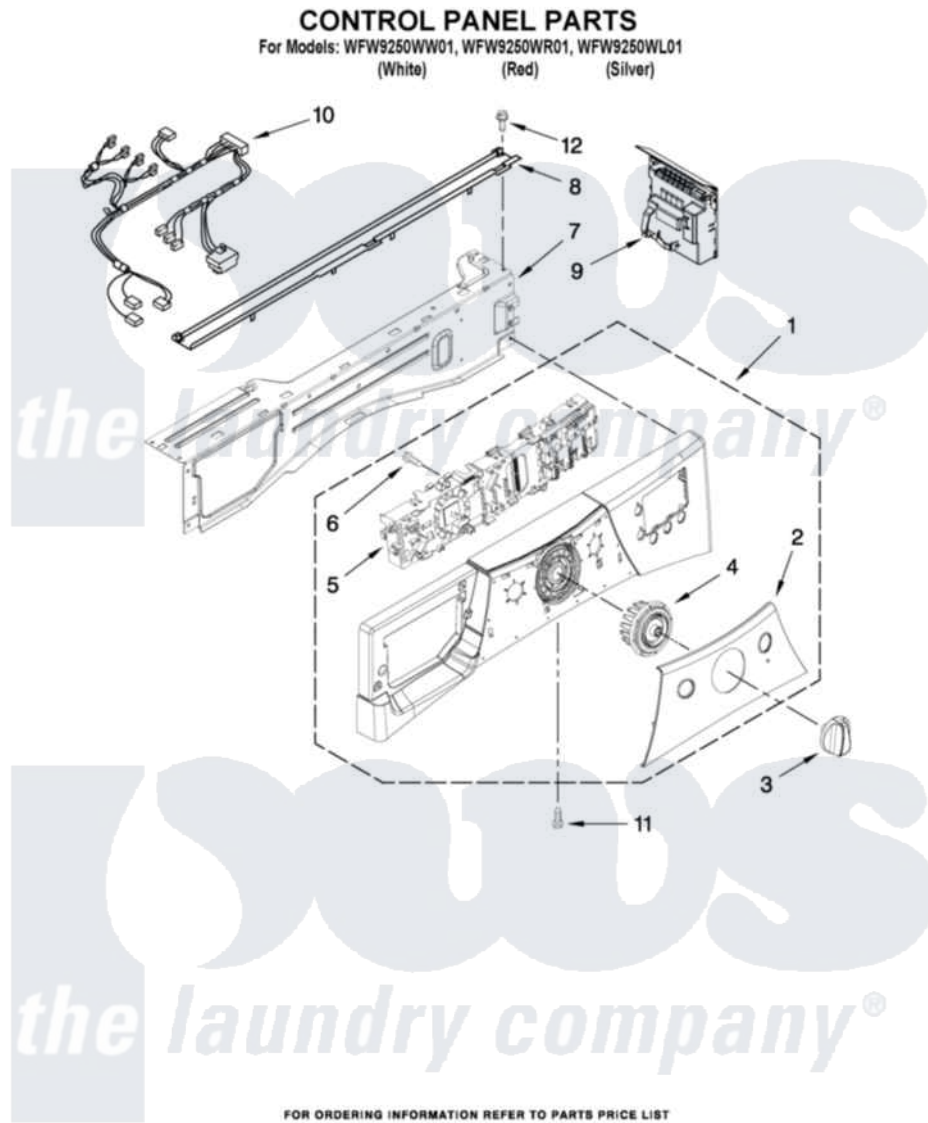

# Whirlpool WFW9250WL01 03 - CONTROL PANEL PARTS

4

W10315509

Whirlpool [Residential Whirlpool WFW9250WL01 Washer Parts](#) Parts Diagram 03 - CONTROL PANEL PARTS  
Click on the part number to view part

Item	Original Part Number	Replaced By	Status	Part Description
1	<a href="#">W10325313</a>			Console
"	<a href="#">W10253387</a>			Console
"	<a href="#">W10325314</a>			Console
2	<a href="#">W10237305</a>			Cover, Center
"	<a href="#">W10272152</a>			Cover, Center
"	<a href="#">W10272146</a>			Cover, Center
3	<a href="#">W10215781</a>			Knob Assembly
"	<a href="#">W10247262</a>			Knob Assembly
4	<a href="#">W10237301</a>			Cycle, Light Guide
5	W10212769	<a href="#">W10402922</a>		Control-Elec
6	<a href="#">W10006580</a>			Screw, M3-1.12 X12 Pn 6l Spl
7	<a href="#">W10240776</a>			Brace, Top Front
8	<a href="#">8540839</a>			Channel, Water
9	<a href="#">W10309219</a>			Microcomputer, Machine Control
10	<a href="#">W10298263</a>			Harness, Wiring
11	8540282	<a href="#">8181661</a>		Screw, Actuator