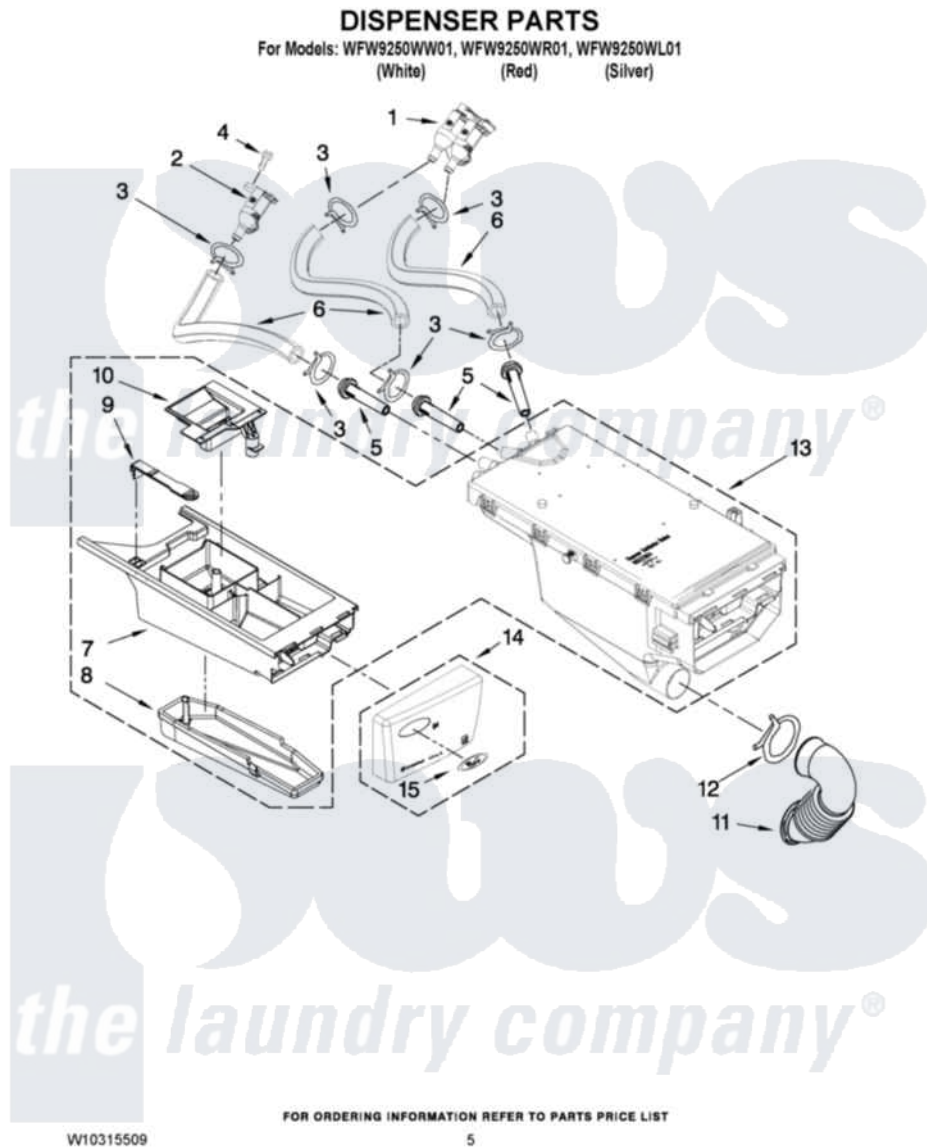

Whirlpool WFW9250WL01 04 - DISPENSER PARTS

Whirlpool [Residential Whirlpool WFW9250WL01 Washer Parts](#) Parts Diagram 04 - DISPENSER PARTS
Click on the part number to view part

Item	Original Part Number	Replaced By	Status	Part Description
1	W10212596			Valve, Water Inlet
2	W10212598			Valve, Water Inlet
3	370450	596669		Clamp, Manifold
4	8540513	8182214		Screw
5	8183181			Nozzle, Inlet
6	W10212611			Hose, Valve To Dispenser
7	8540402			Drawer, Detergent
8	8540399			Cover, Detergent Drawer
9	W10003170	8181721		Hook, Drawer
10	8540429			Siphon, Bleach/Softener
11	8540063			Hose, Dispenser To Tub
12	8281276			Clamp, Hose
13	W10212602	W10399327		Dispenser, Complete
14	W10212806			Handle, Drawer
"	W10253396			Handle, Drawer
"	W10253394			Handle, Drawer