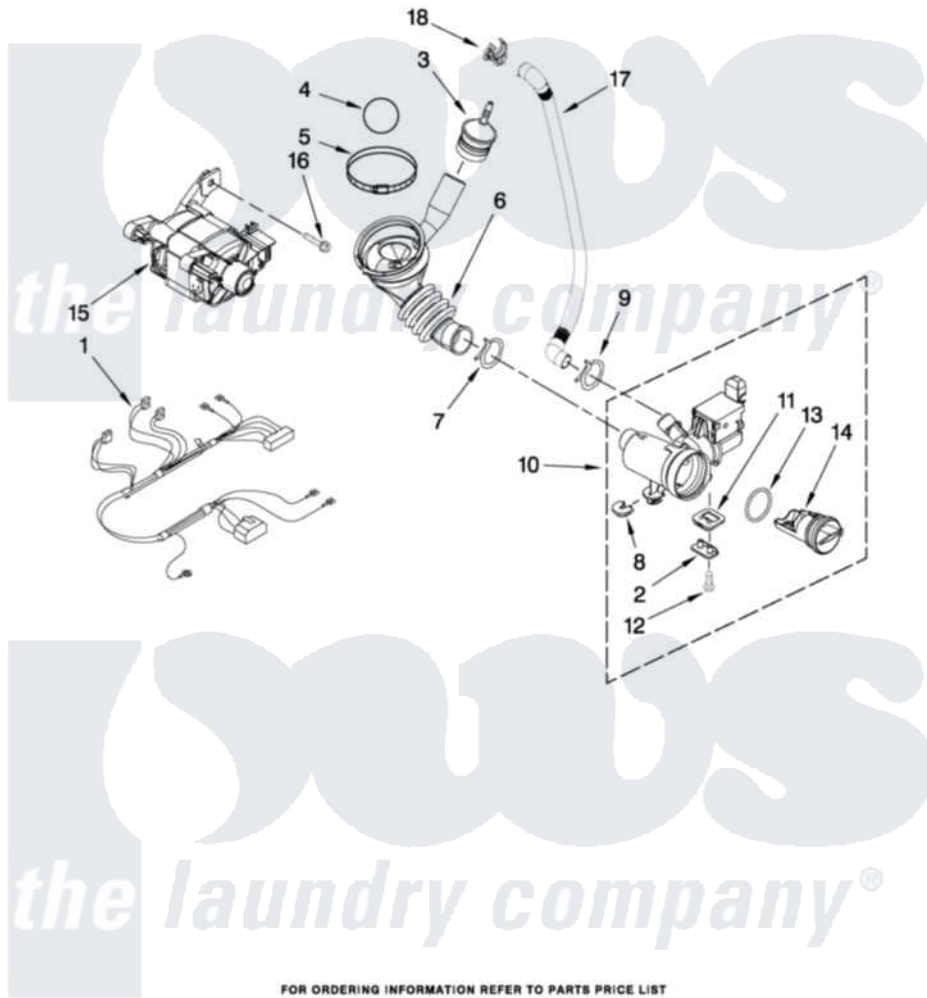

Whirlpool WFW9250WL01 05 - PUMP AND MOTOR PARTS

PUMP AND MOTOR PARTS

For Models: WFW9250WW01, WFW9250WR01, WFW9250WL01
(White) (Red) (Silver)

FOR ORDERING INFORMATION REFER TO PARTS PRICE LIST

6

W10315509

Whirlpool Residential Whirlpool WFW9250WL01 Washer Parts Parts Diagram 05 - PUMP AND MOTOR PARTS

Click on the part number to view part

Item	Original Part Number	Replaced By	Status	Part Description
1	W10201879			Harness, Motor
2	8540033			Cap, Right Foot
3	8540180	W10405608		Air Trap
4	8540013			Ball
5	8181734	696392		Hose Clamp
6	8540012			Hose, Tub To Pump
7	370448	616099		Clamp
8	W10034820			Foot, Rubber
9	W10245724	285655		Clamp, Hose
10	W10130913			Pump
11	W10034830			Foot, Rubber
12	8533964			Screw, 10-16 X 1.25
13	8540025	W10130913		Pump
14	8540996	W10130913		Pump
15	W10171902			Motor, Drive
16	8540134			Bolt, Motor