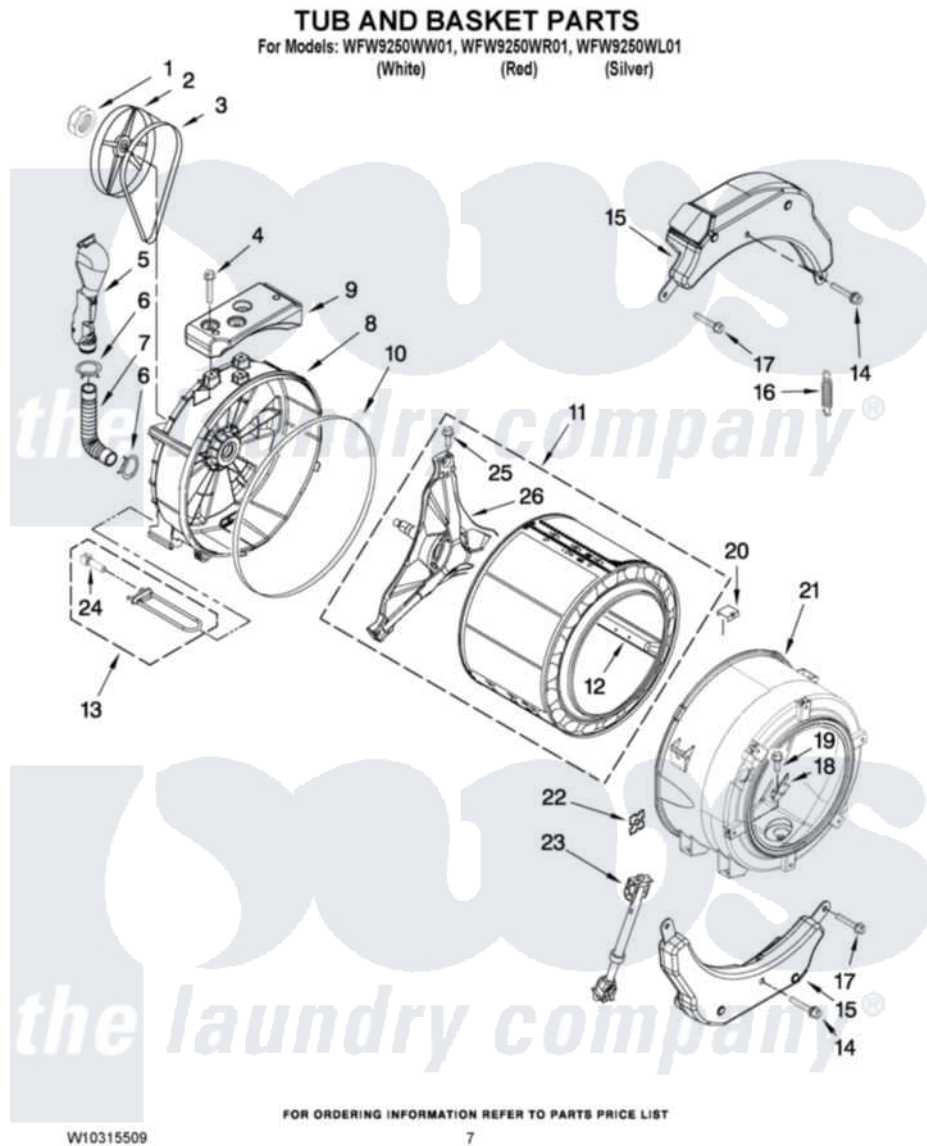

# Whirlpool WFW9250WL01 06 - TUB AND BASKET PARTS

Whirlpool [Residential Whirlpool WFW9250WL01 Washer Parts](#) Parts Diagram 06 - TUB AND BASKET PARTS  
Click on the part number to view part

Item	Original Part Number	Replaced By	Status	Part Description
1	8533999	<a href="#">W10283361</a>		Nut, Pulley
2	<a href="#">8540088C</a>			Pulley
3	<a href="#">8540101</a>			Belt, Drive
4	<a href="#">W10246531</a>			Screw, Rear Counterweight
5	<a href="#">W10142720</a>			Pipe, Ventilation
6	8540010	<a href="#">W10208156</a>		Clamp
7	<a href="#">8540019</a>			Hose, Exhaust
8	W10200752	<a href="#">W10285623</a>		Tub-Outer
9	<a href="#">W10200747</a>			Counterweight, Rear
10	8540090	<a href="#">W10111158</a>		Gasket
11	<a href="#">W10202459</a>			Basket, Complete
12	<a href="#">8540360</a>			Baffle, Tub
13	W10253993	<a href="#">8182666</a>		Element, Heating
14	<a href="#">W10259288</a>			Bolt Assembly, Counterweight Center Hole
15	<a href="#">W10223198</a>			Counterweight, Front
16	W10010360	<a href="#">280159</a>		Spring

17	W10094780	<a href="#">W10182109</a>	Screw-Kit
18	<a href="#">8540322</a>		Bracket, Heating Element
19	8540880	<a href="#">8182214</a>	Screw
20	<a href="#">8540092</a>		Clamp, Tub
21	W10289874	<a href="#">W10305749</a>	Tub-Outer
22	8540072	<a href="#">8182512</a>	Nut, Push-In
23	<a href="#">W10015830</a>		Shock Absorber
24	W10176659	<a href="#">8181705</a>	Ntc
25	<a href="#">8540382</a>		Screw
26	<a href="#">W10202464</a>		Crosspiece Assembly