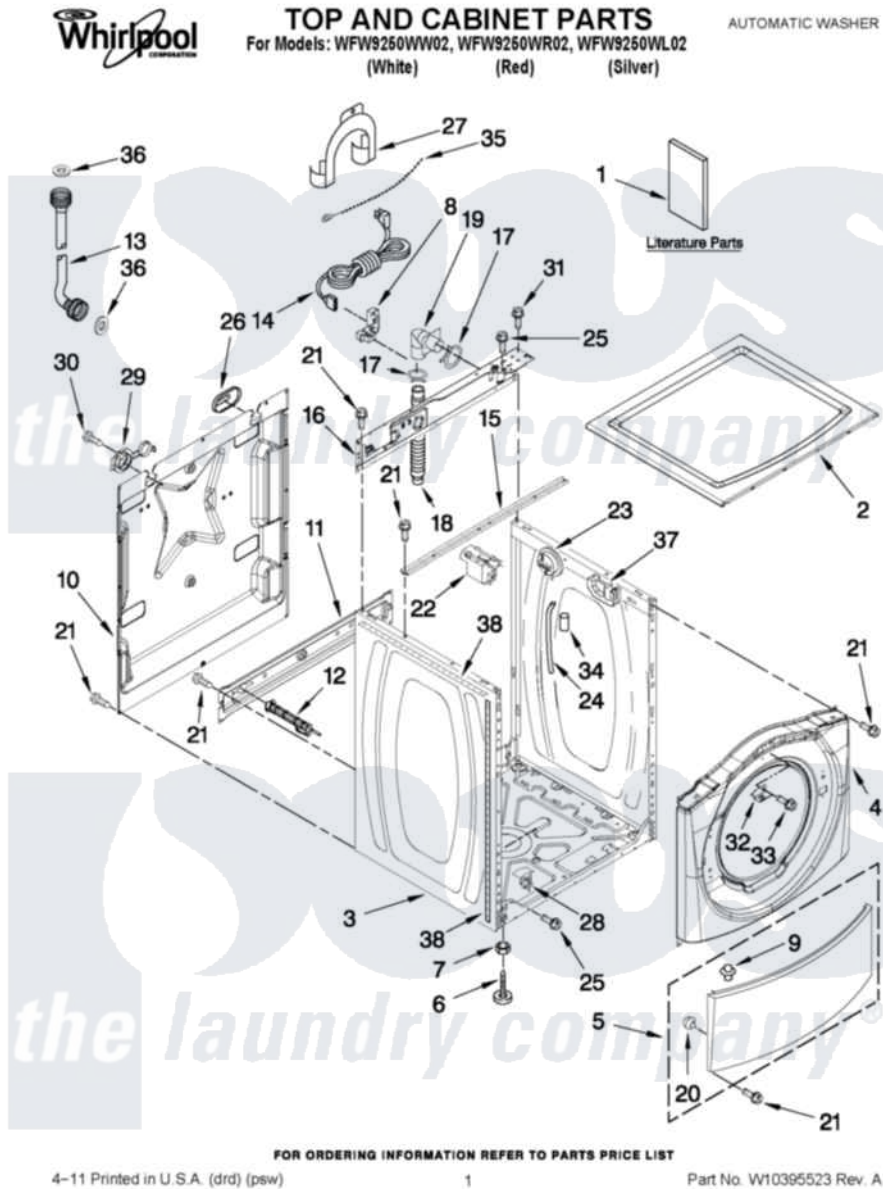

# Whirlpool WFW9250WL02 01 - TOP AND CABINET PARTS

Whirlpool Residential Whirlpool WFW9250WL02 Washer Parts Parts Diagram 01 - TOP AND CABINET PARTS  
 Click on the part number to view part

Item	Original Part Number	Replaced By	Status	Part Description
1	W10275729		Not Available	USE & CARE GUIDE
"	W10385295		Not Available	TECH SHEET
"	W10252712		Not Available	ENERGY GUIDE
2	<a href="#">W10303994</a>			Top
"	<a href="#">W10303996</a>			Top
"	<a href="#">W10303995</a>			Top
3	W10245758	<a href="#">W10410294</a>		Cabinet
"	<a href="#">W10251612</a>			Cabinet
"	W10251611	<a href="#">W10410323</a>		Cabinet
4	W10255250	<a href="#">8540746</a>		Panel
"	<a href="#">W10255252</a>			Panel, Front
"	<a href="#">W10255251</a>			Panel, Front
5	8540813	<a href="#">8540664</a>		Toe Panel
"	W10254154	<a href="#">W10254157</a>		Panel
"	<a href="#">W10254153</a>			Toe Panel
6	<a href="#">W10245373</a>			Foot, Leveling