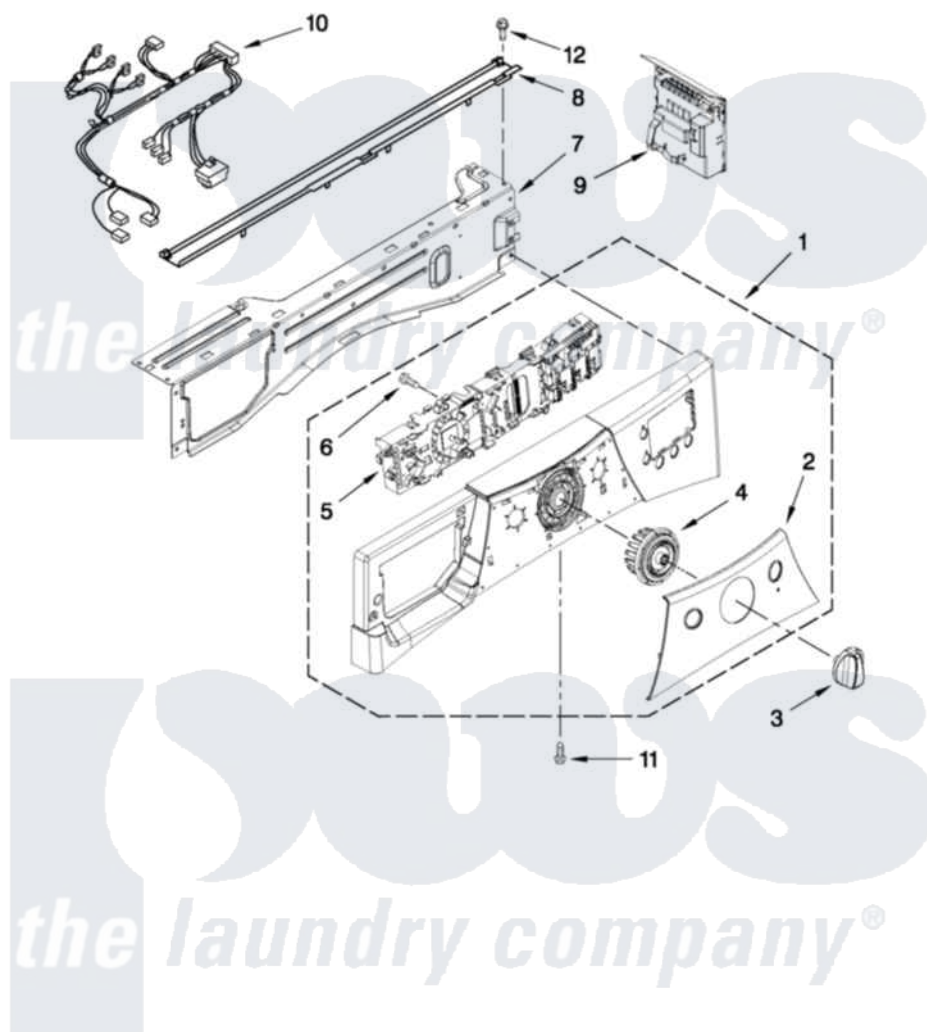

# Whirlpool WFW9250WL02 03 - CONTROL PANEL PARTS

## CONTROL PANEL PARTS

For Models: WFW9250WW02, WFW9250WR02, WFW9250WL02  
(White) (Red) (Silver)

FOR ORDERING INFORMATION REFER TO PARTS PRICE LIST

4

W10395523

Whirlpool [Residential Whirlpool WFW9250WL02 Washer Parts](#) Parts Diagram 03 - CONTROL PANEL PARTS  
Click on the part number to view part

Item	Original Part Number	Replaced By	Status	Part Description
1	<a href="#">W10325313</a>			Console
"	<a href="#">W10253387</a>			Console
"	<a href="#">W10325314</a>			Console
2	<a href="#">W10237305</a>			Cover, Center
"	<a href="#">W10272152</a>			Cover, Center
"	<a href="#">W10272146</a>			Cover, Center
3	<a href="#">W10215781</a>			Knob Assembly
"	<a href="#">W10247262</a>			Knob Assembly
4	<a href="#">W10237301</a>			Cycle, Light Guide
5	W10212769	<a href="#">W10402922</a>		Control-Elec
6	<a href="#">W10006580</a>			Screw, M3-1.12 X12 Pn 6l Spl
7	<a href="#">W10240776</a>			Brace, Top Front
8	<a href="#">8540839</a>			Channel, Water
9	<a href="#">W10315855</a>			Microcomputer, Machine Control
10	<a href="#">W10323100</a>			Harness, Main Wiring
11	8540282	<a href="#">8181661</a>		Screw, Actuator